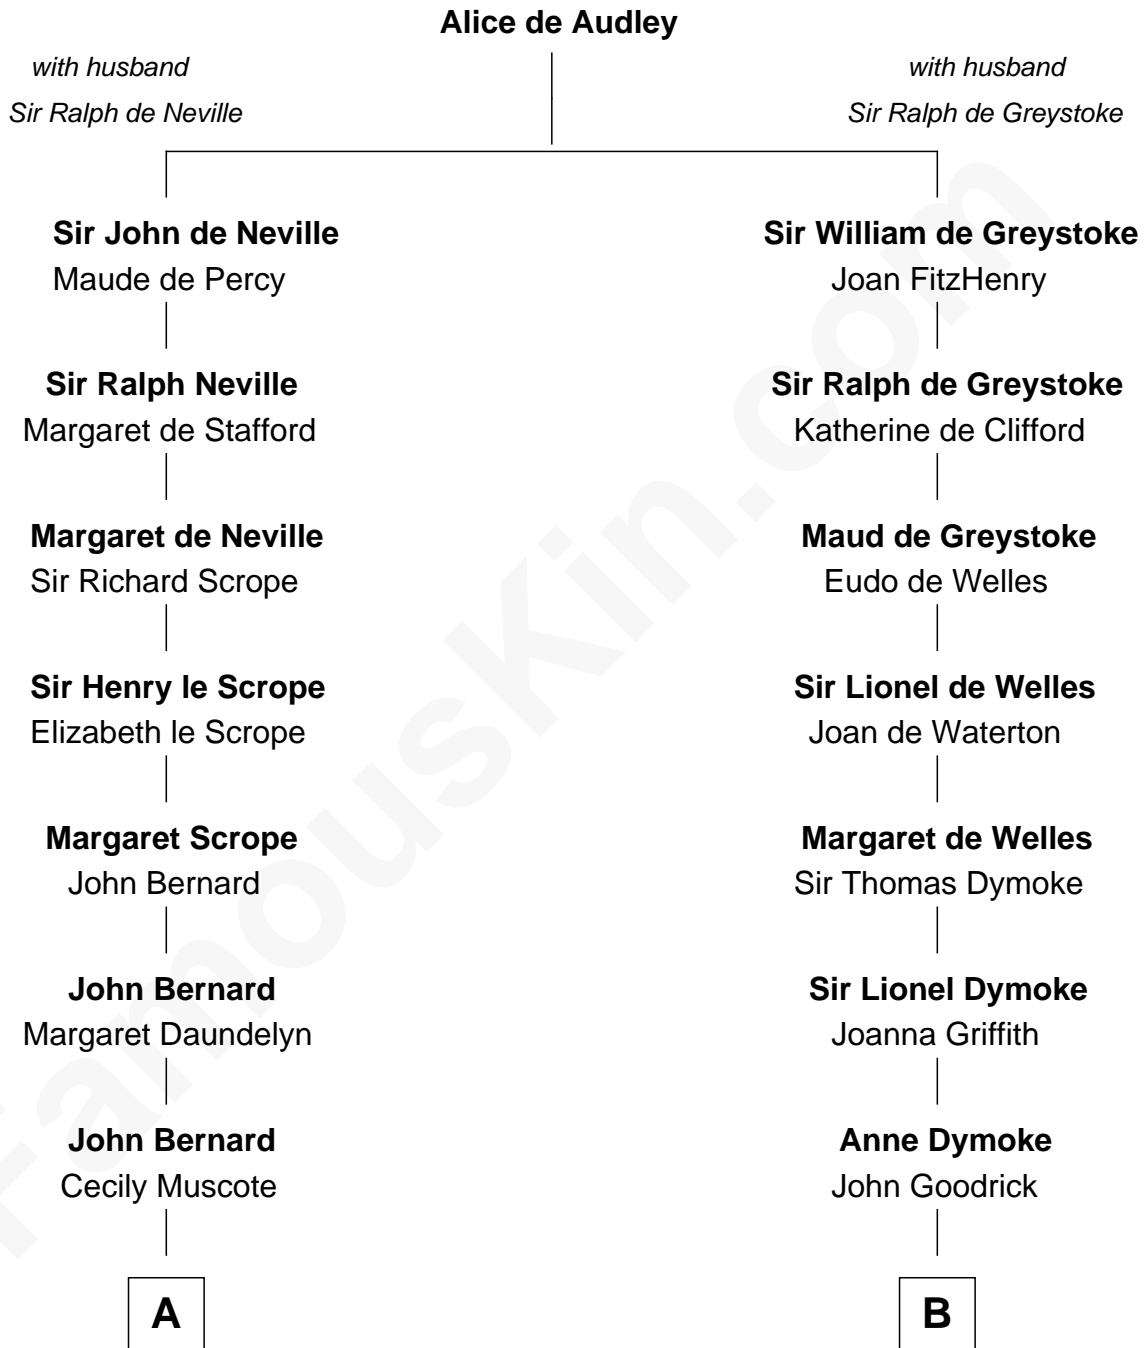

FamousKin.com
Relationship Chart of
William Henry Harrison
9th U.S. President

14th cousin 4 times removed of

Robert Frost
Poet and Playwright

C

|
William Prescott Frost

Isabella Moodie

|
Robert Frost

Poet and Playwright

FamousKin.com