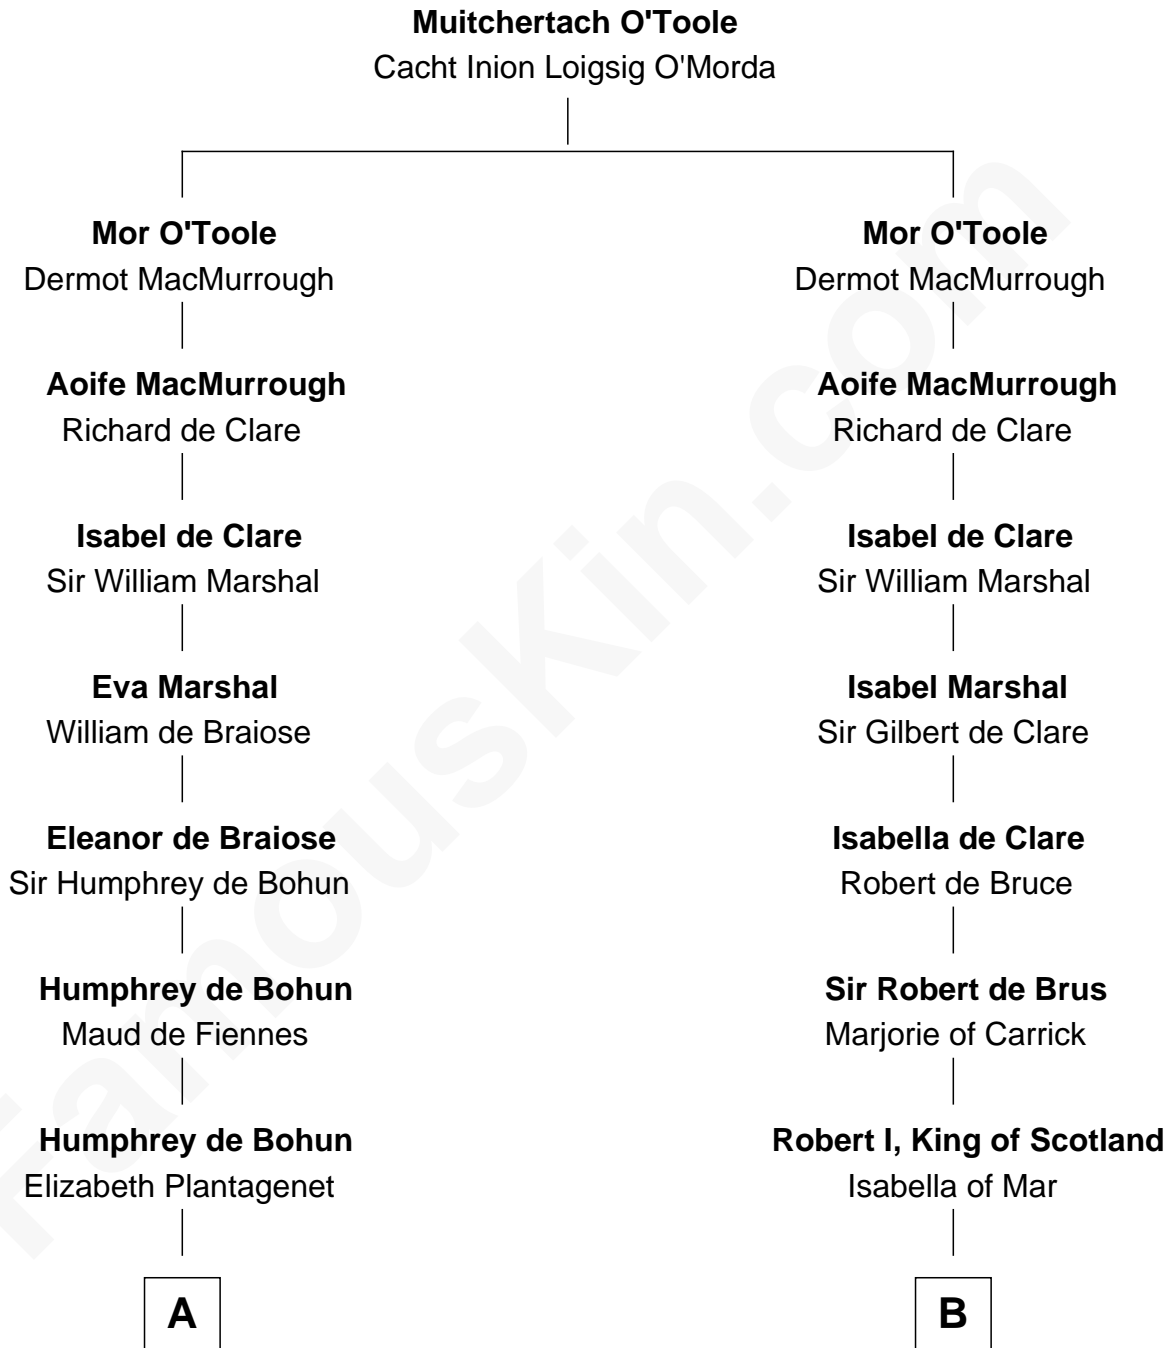

FamousKin.com
Relationship Chart of
William Henry Harrison
9th U.S. President

20th cousin 1 time removed of
Major John Pitcairn
British Commander at Battle of Lexington

C

Sarah Ludlow
Col. John Carter

Col. Robert Carter
Elizabeth Landon

Anne Carter
Benjamin Harrison

Benjamin Harrison
Elizabeth Bassett

William Henry Harrison
9th U.S. President

D

Sir Charles Erskine
Mary Hope

Mary Erskine
William Hamilton

Katherine Hamilton
Rev. David Pitcairn

Major John Pitcairn
British Commander at Lexington