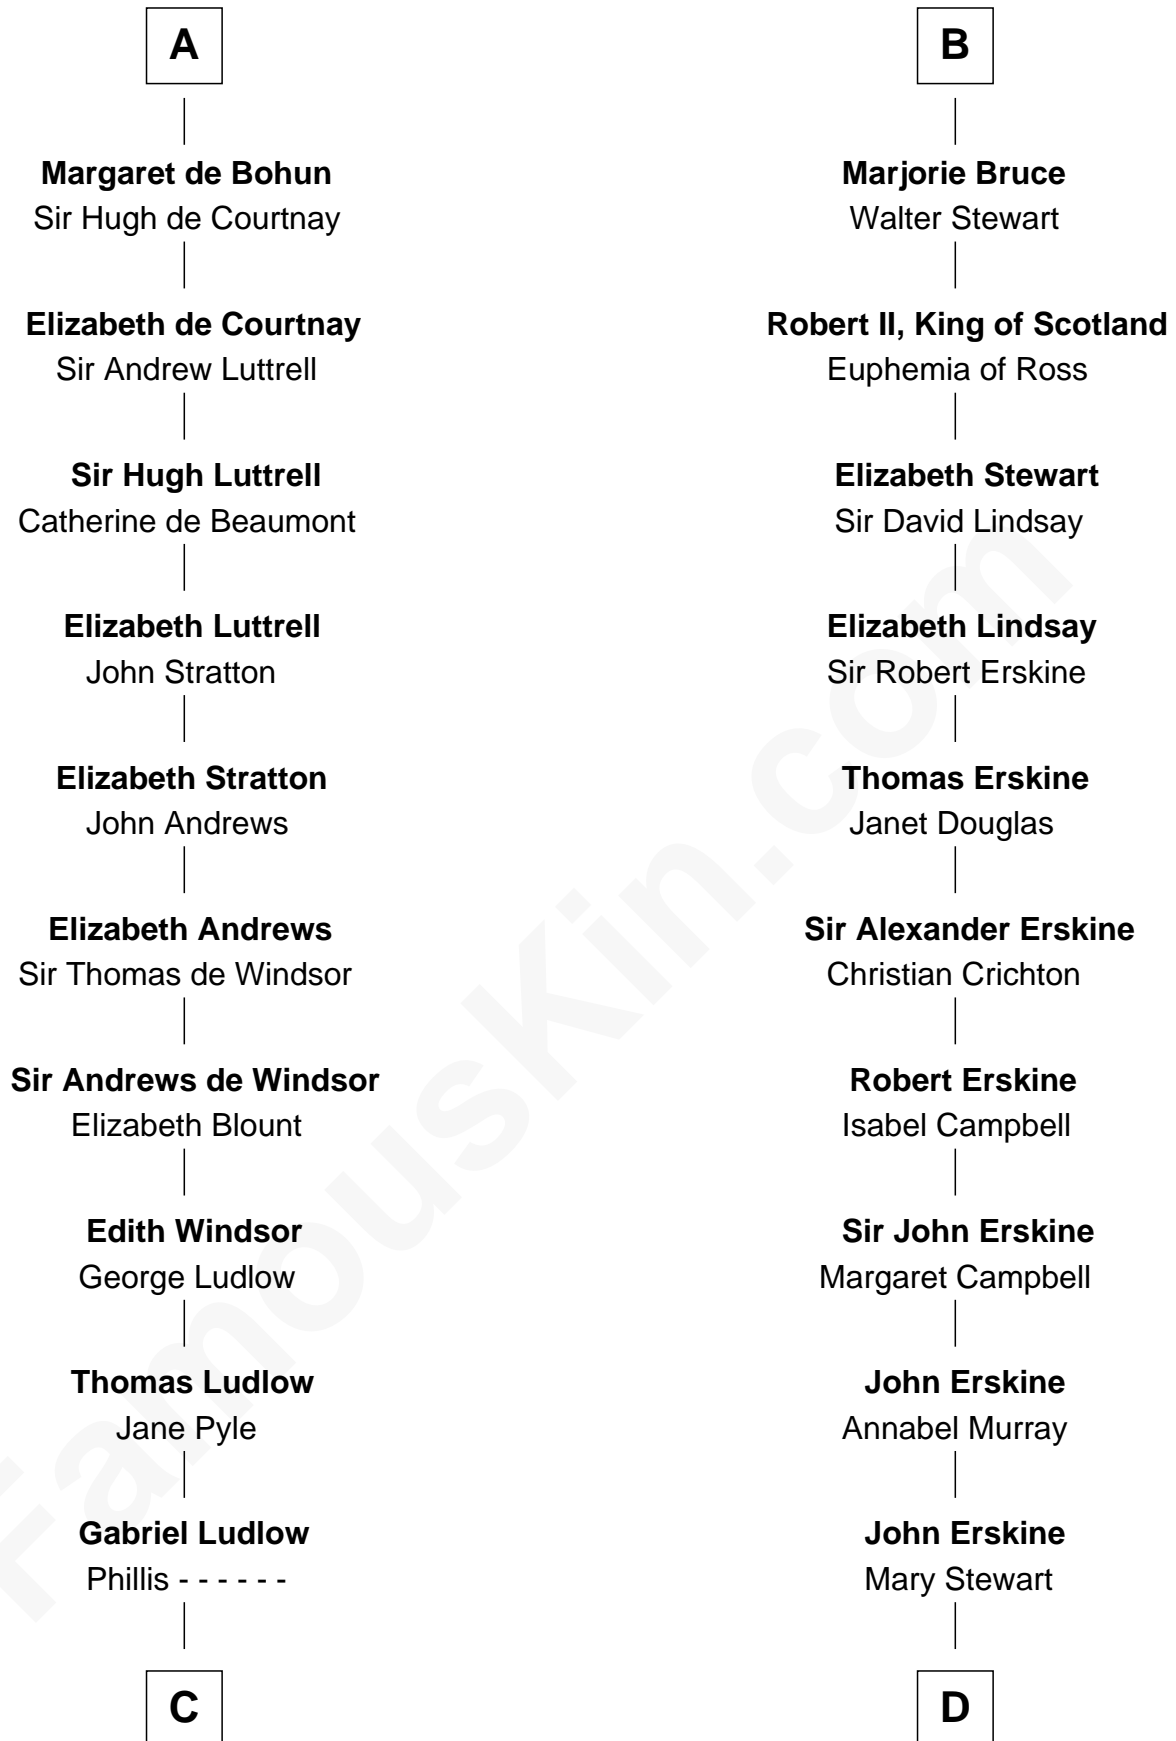

FamousKin.com
Relationship Chart of
William Henry Harrison
9th U.S. President

20th cousin 1 time removed of
Major John Pitcairn
British Commander at Battle of Lexington

C

Sarah Ludlow
Col. John Carter

Col. Robert Carter
Elizabeth Landon

Anne Carter
Benjamin Harrison

Benjamin Harrison
Elizabeth Bassett

William Henry Harrison
9th U.S. President

D

Sir Charles Erskine
Mary Hope

Mary Erskine
William Hamilton

Katherine Hamilton
Rev. David Pitcairn