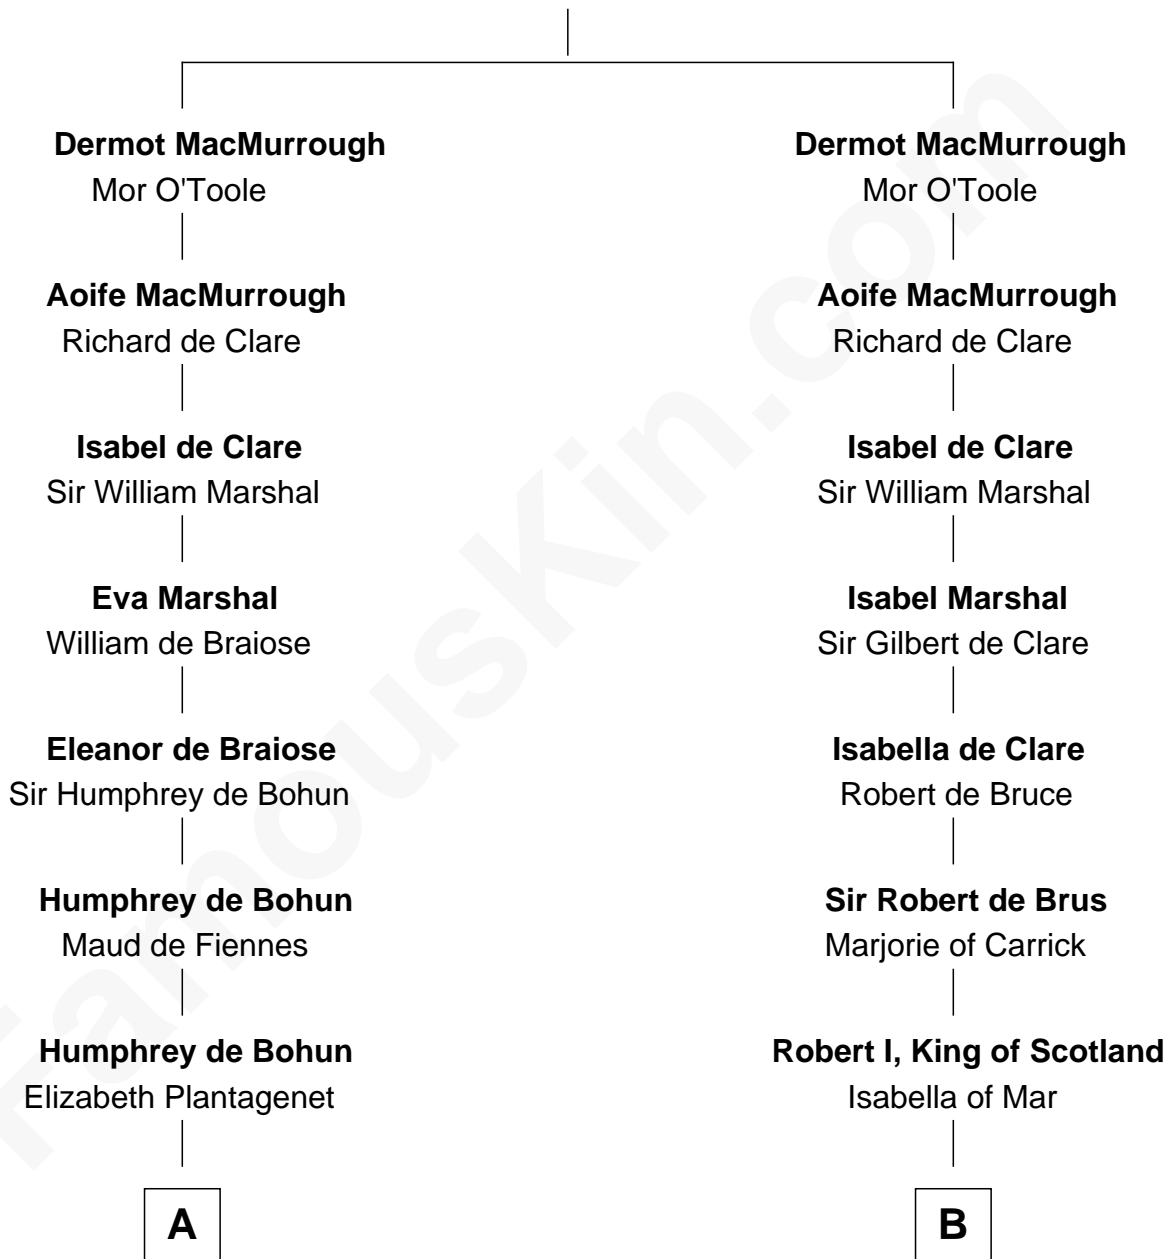

FamousKin.com
Relationship Chart of
William Henry Harrison
9th U.S. President

20th cousin 1 time removed of
Major John Pitcairn
British Commander at Battle of Lexington

Enna MacMurrough

C

Sarah Ludlow
Col. John Carter

Col. Robert Carter
Elizabeth Landon

Anne Carter
Benjamin Harrison

Benjamin Harrison
Elizabeth Bassett

William Henry Harrison
9th U.S. President

D

Sir Charles Erskine
Mary Hope

Mary Erskine
William Hamilton

Katherine Hamilton
Rev. David Pitcairn

Major John Pitcairn
British Commander at Lexington

FamousKin.com