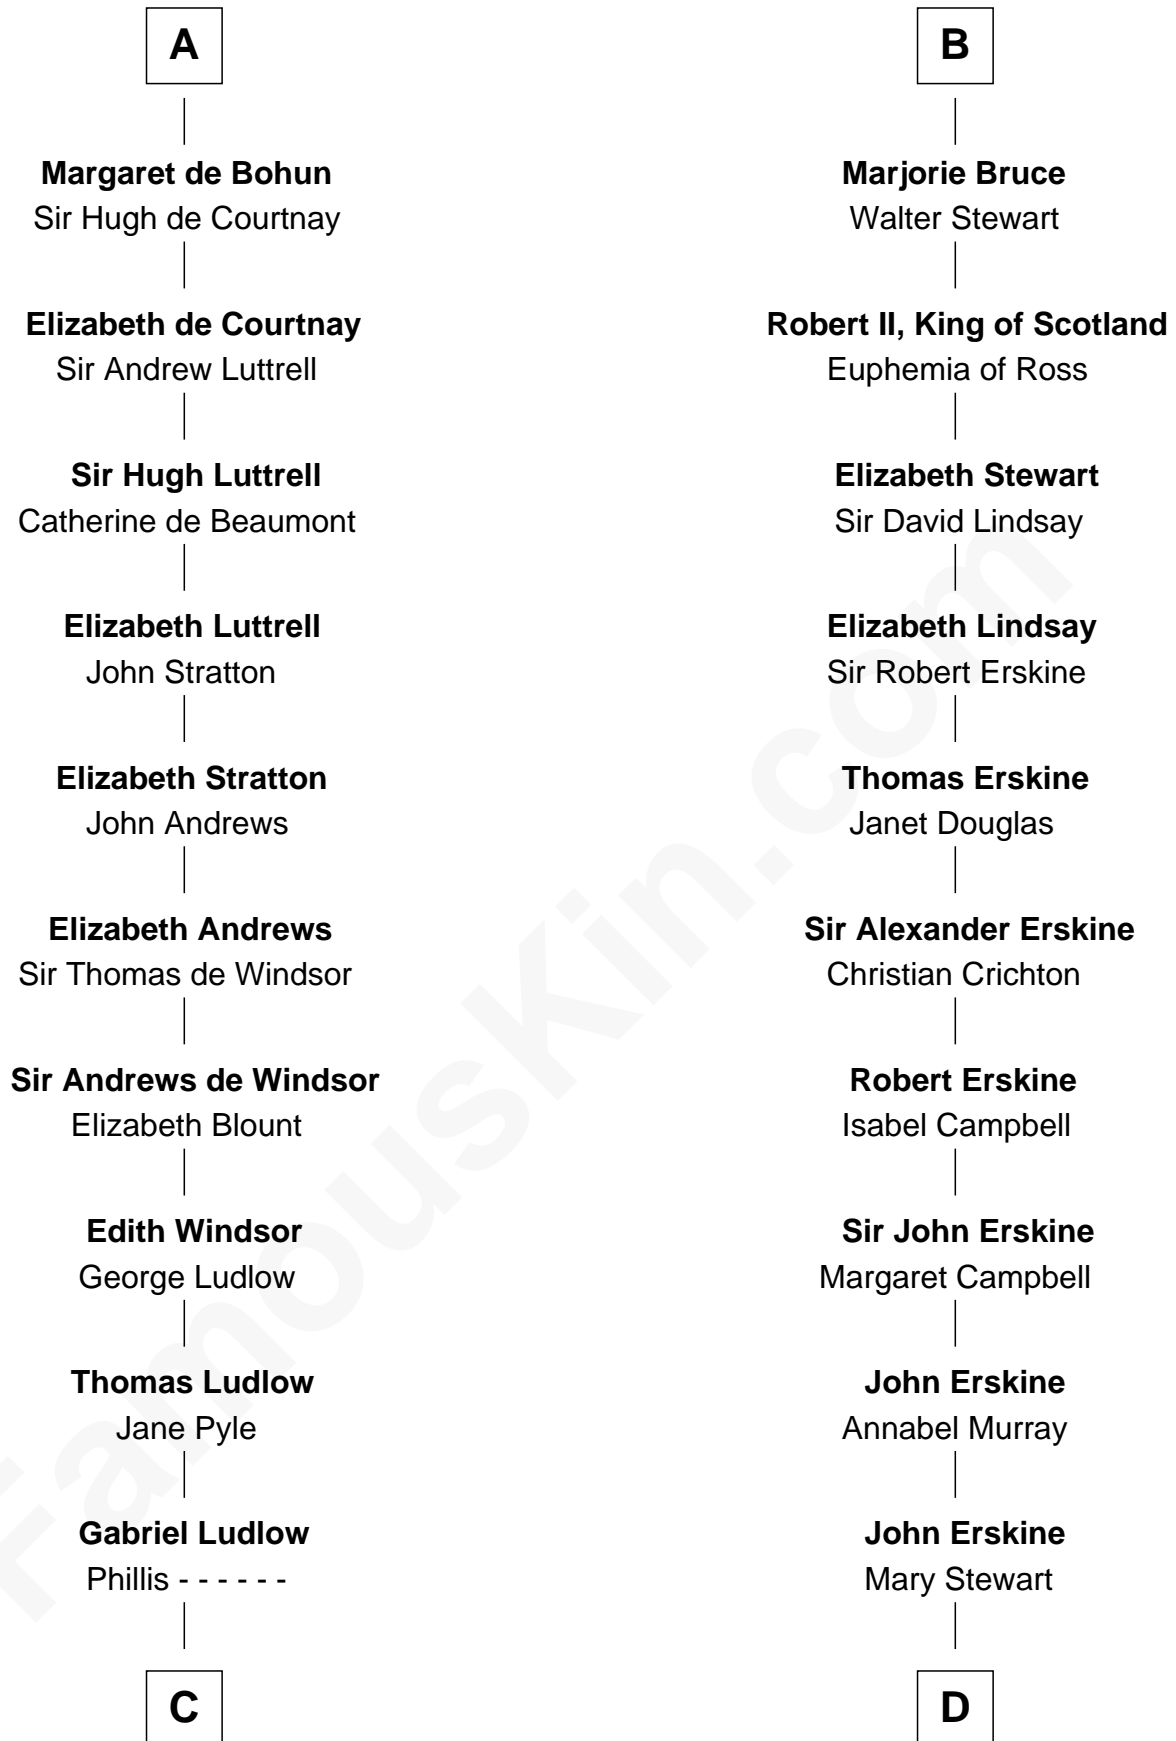

FamousKin.com
Relationship Chart of
William Henry Harrison
9th U.S. President

20th cousin 1 time removed of
Major John Pitcairn
British Commander at Battle of Lexington

Enna MacMurrough

C

Sarah Ludlow
Col. John Carter

Col. Robert Carter
Elizabeth Landon

Anne Carter
Benjamin Harrison

Benjamin Harrison
Elizabeth Bassett

William Henry Harrison
9th U.S. President

D

Sir Charles Erskine
Mary Hope

Mary Erskine
William Hamilton

Katherine Hamilton
Rev. David Pitcairn

Major John Pitcairn
British Commander at Lexington

FamousKin.com