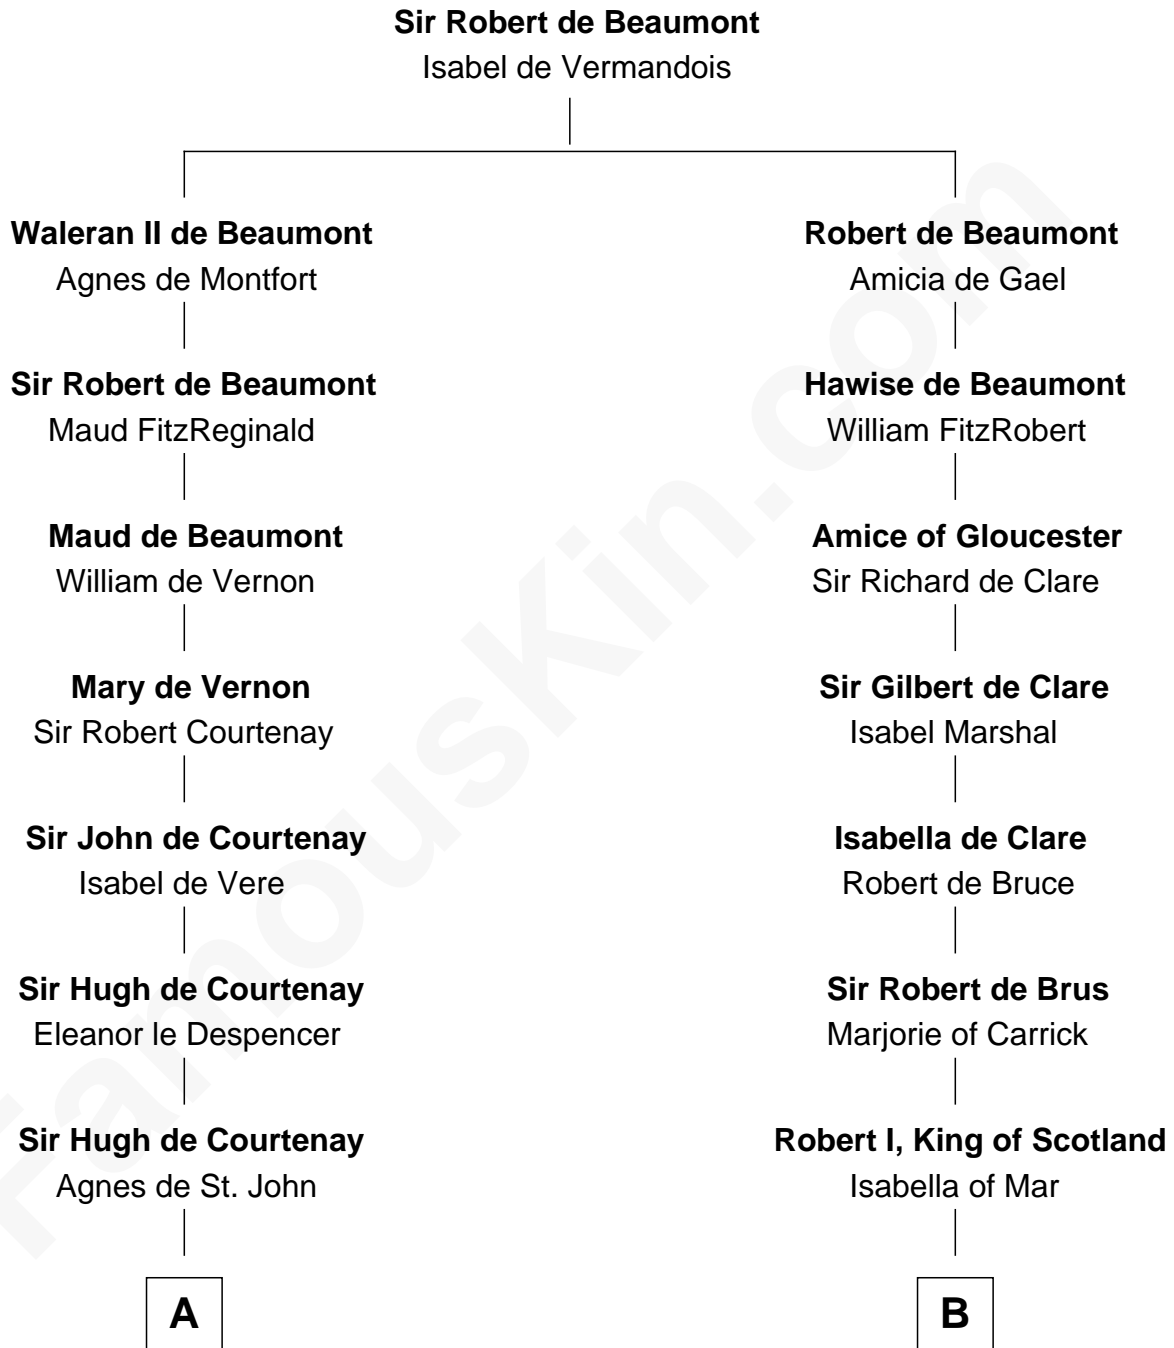

**FamousKin.com**  
**Relationship Chart of**  
**William Henry Harrison**  
*9th U.S. President*

**20th cousin 1 time removed of**  
**Major John Pitcairn**  
*British Commander at Battle of Lexington*

**C**

**Sarah Ludlow**  
Col. John Carter

**Col. Robert Carter**  
Elizabeth Landon

**Anne Carter**  
Benjamin Harrison

**Benjamin Harrison**  
Elizabeth Bassett

**William Henry Harrison**  
*9th U.S. President*

**D**

**Sir Charles Erskine**  
Mary Hope

**Mary Erskine**  
William Hamilton

**Katherine Hamilton**  
Rev. David Pitcairn

**Major John Pitcairn**  
*British Commander at Lexington*

FamousKin.com