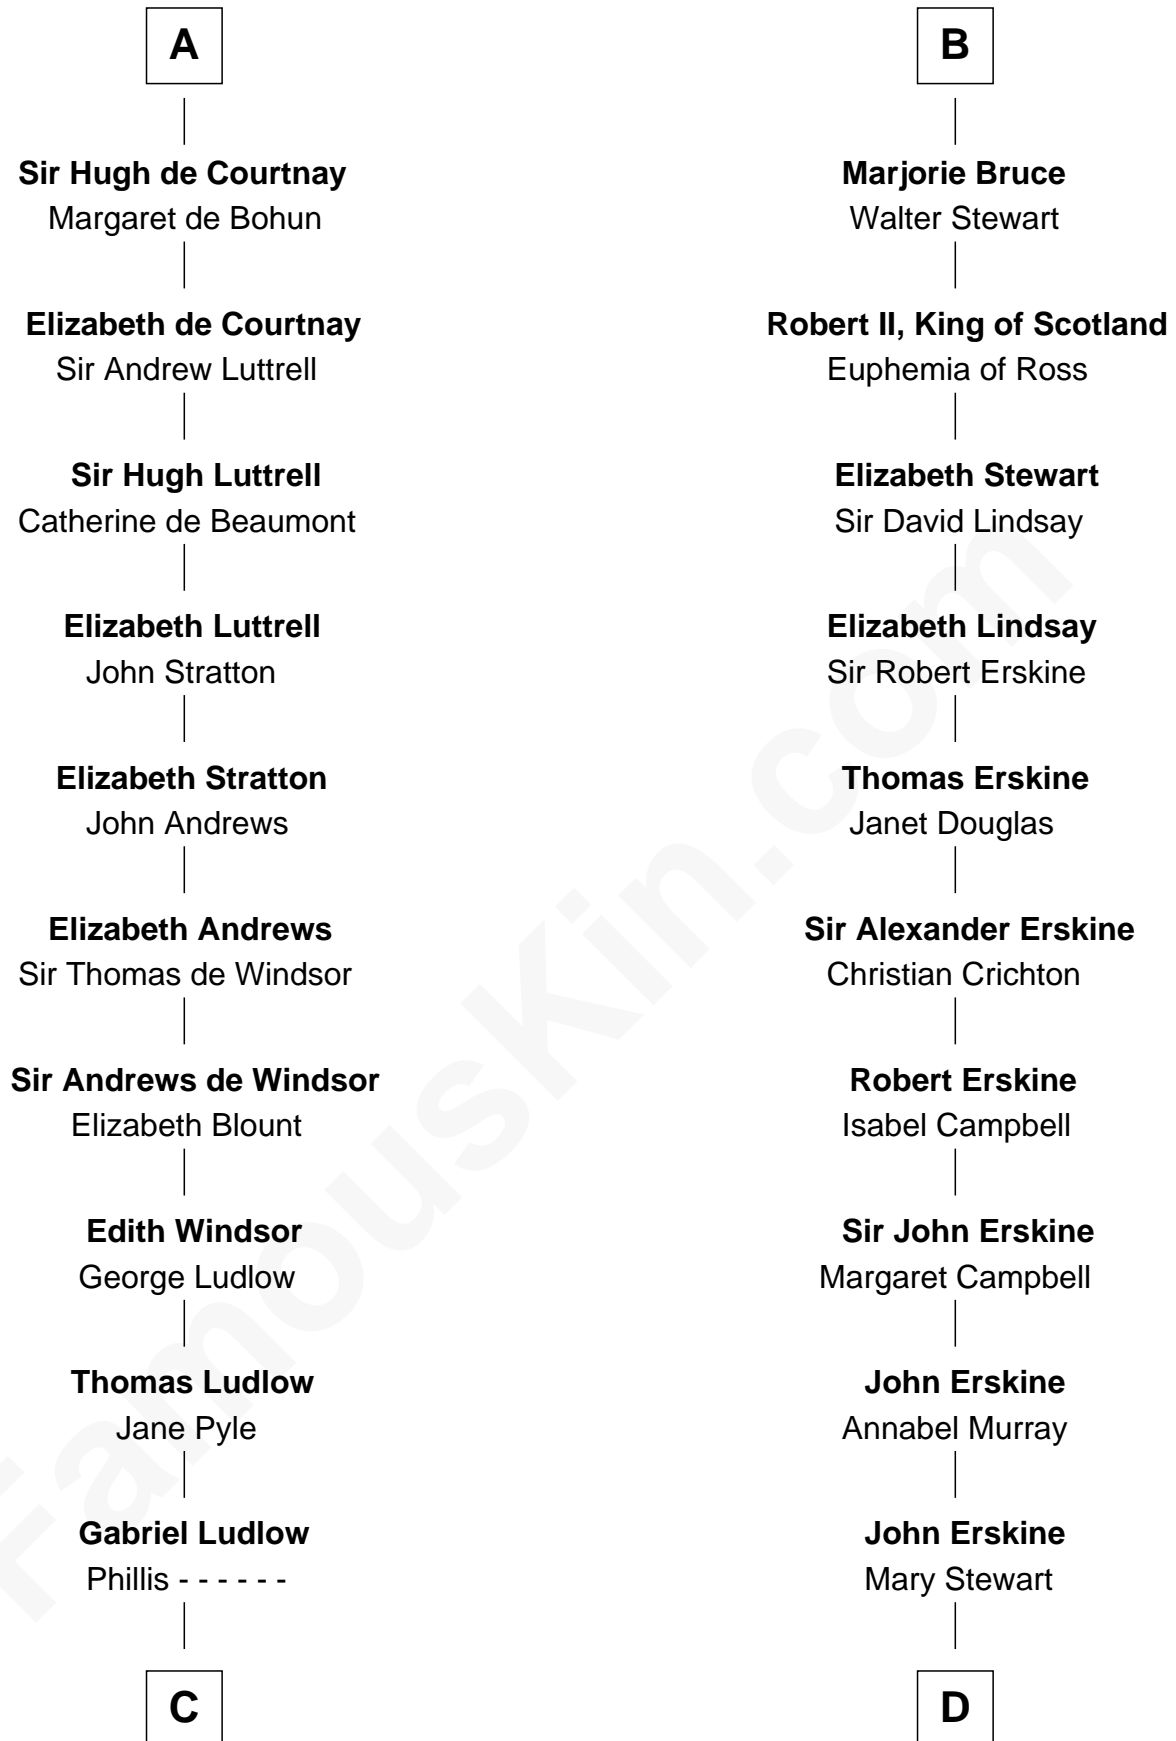

**FamousKin.com**  
**Relationship Chart of**  
**William Henry Harrison**  
*9th U.S. President*

**20th cousin 1 time removed of**  
**Major John Pitcairn**  
*British Commander at Battle of Lexington*

**C**

**Sarah Ludlow**  
Col. John Carter

**Col. Robert Carter**  
Elizabeth Landon

**Anne Carter**  
Benjamin Harrison

**Benjamin Harrison**  
Elizabeth Bassett

**William Henry Harrison**  
*9th U.S. President*

**D**

**Sir Charles Erskine**  
Mary Hope

**Mary Erskine**  
William Hamilton

**Katherine Hamilton**  
Rev. David Pitcairn

**Major John Pitcairn**  
*British Commander at Lexington*

FamousKin.com