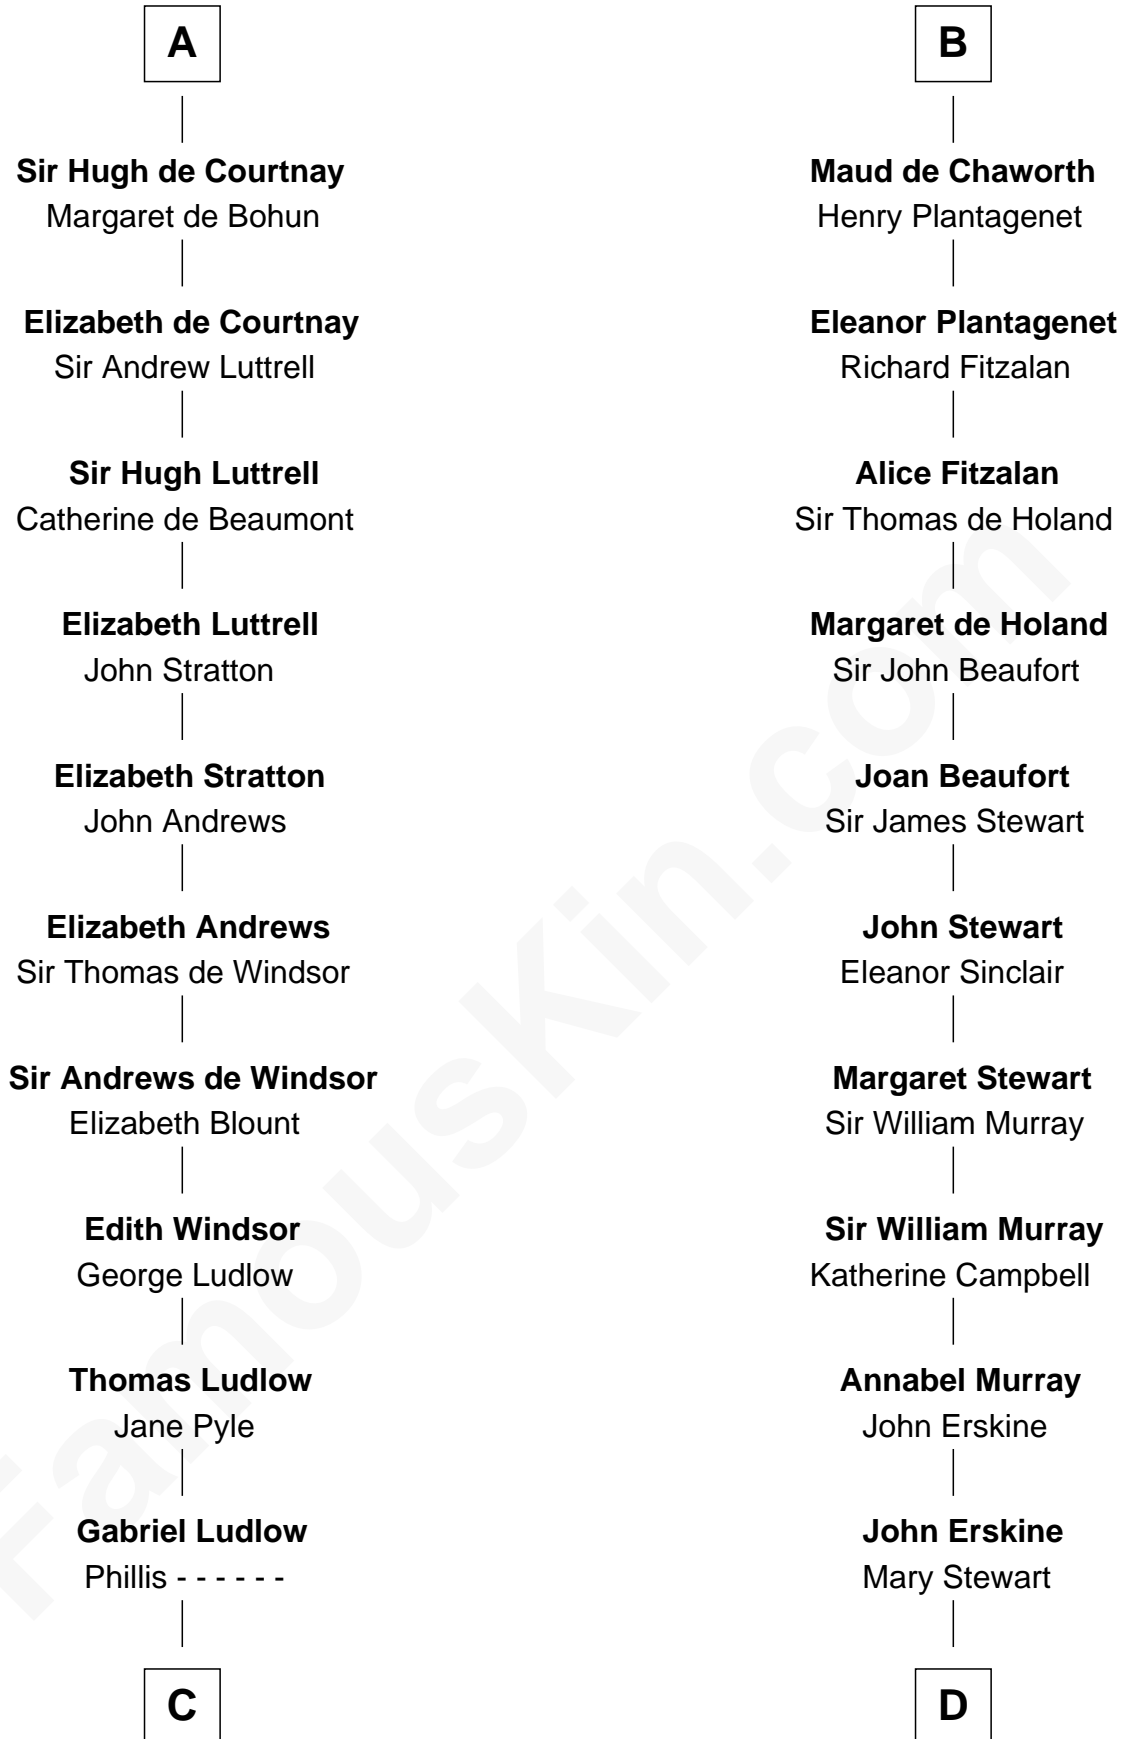

FamousKin.com
Relationship Chart of
William Henry Harrison
9th U.S. President

20th cousin 1 time removed of
Major John Pitcairn
British Commander at Battle of Lexington

C

Sarah Ludlow
Col. John Carter

Col. Robert Carter
Elizabeth Landon

Anne Carter
Benjamin Harrison

Benjamin Harrison
Elizabeth Bassett

William Henry Harrison
9th U.S. President

D

Sir Charles Erskine
Mary Hope

Mary Erskine
William Hamilton

Katherine Hamilton
Rev. David Pitcairn