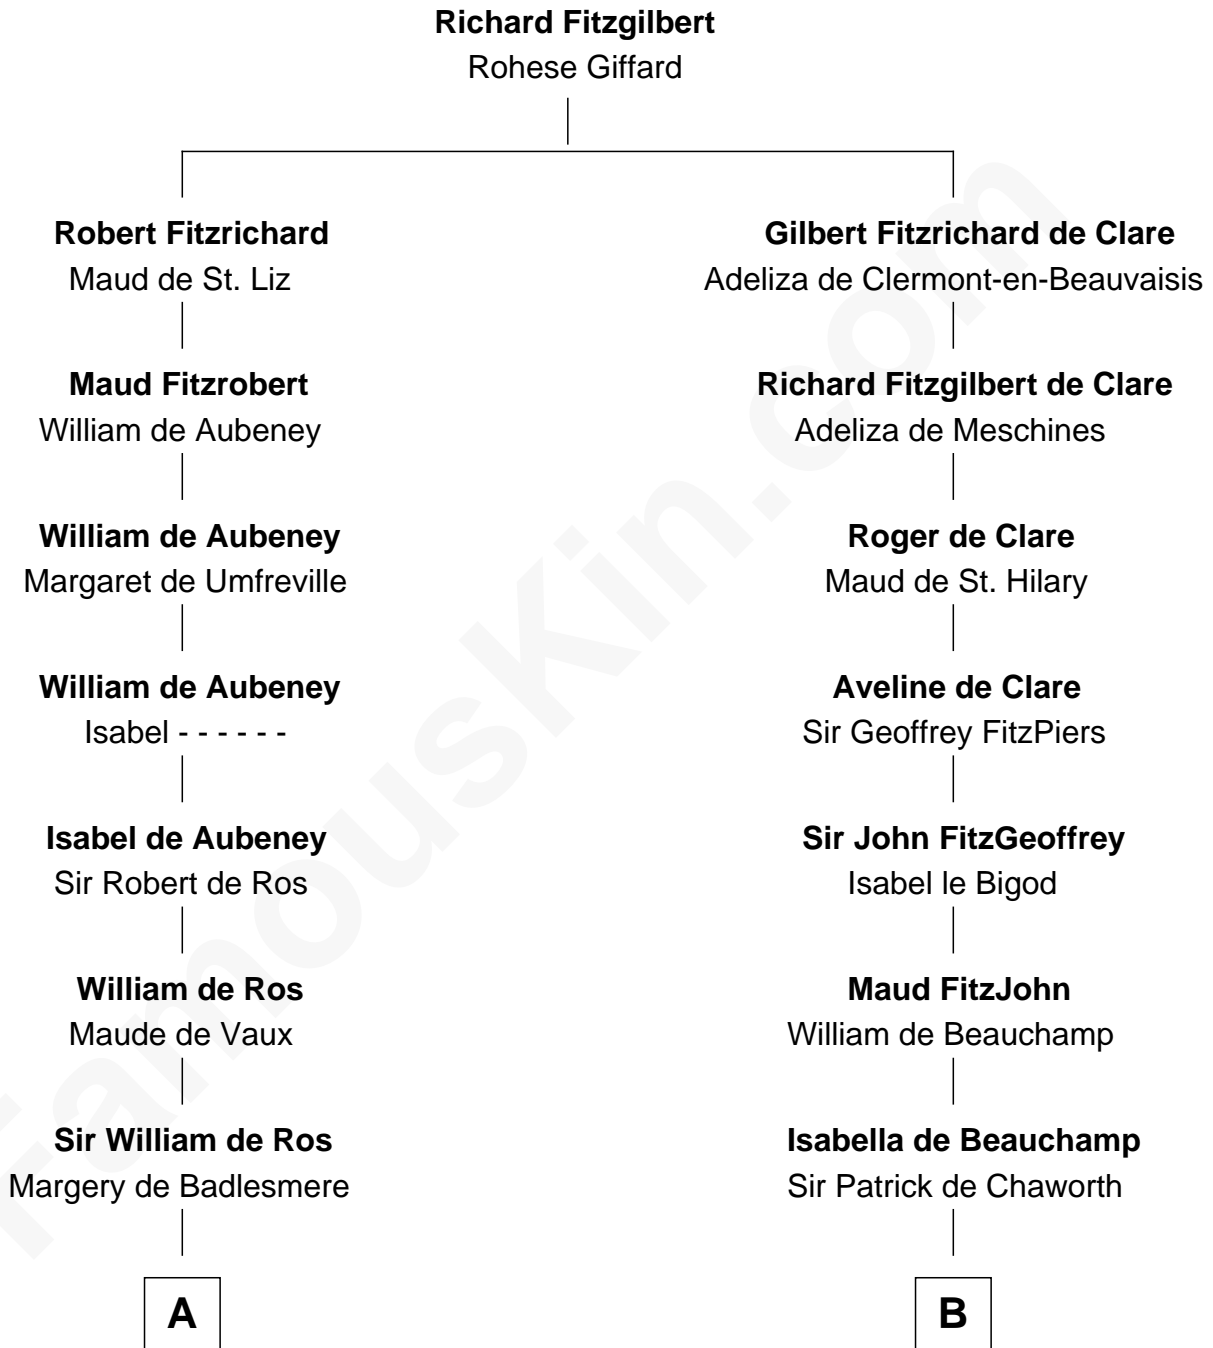

**FamousKin.com**  
**Relationship Chart of**  
**William Henry Harrison**  
*9th U.S. President*

20th cousin 1 time removed of  
**Major John Pitcairn**  
*British Commander at Battle of Lexington*

**C**

**Benjamin Harrison**

Hannah Churchill

**Benjamin Harrison**

Elizabeth Burwell

**Benjamin Harrison**

Anne Carter

**Benjamin Harrison**

Elizabeth Bassett

**William Henry Harrison**

*9th U.S. President*

**D**

**Sir Charles Erskine**

Mary Hope

**Mary Erskine**

William Hamilton

**Katherine Hamilton**