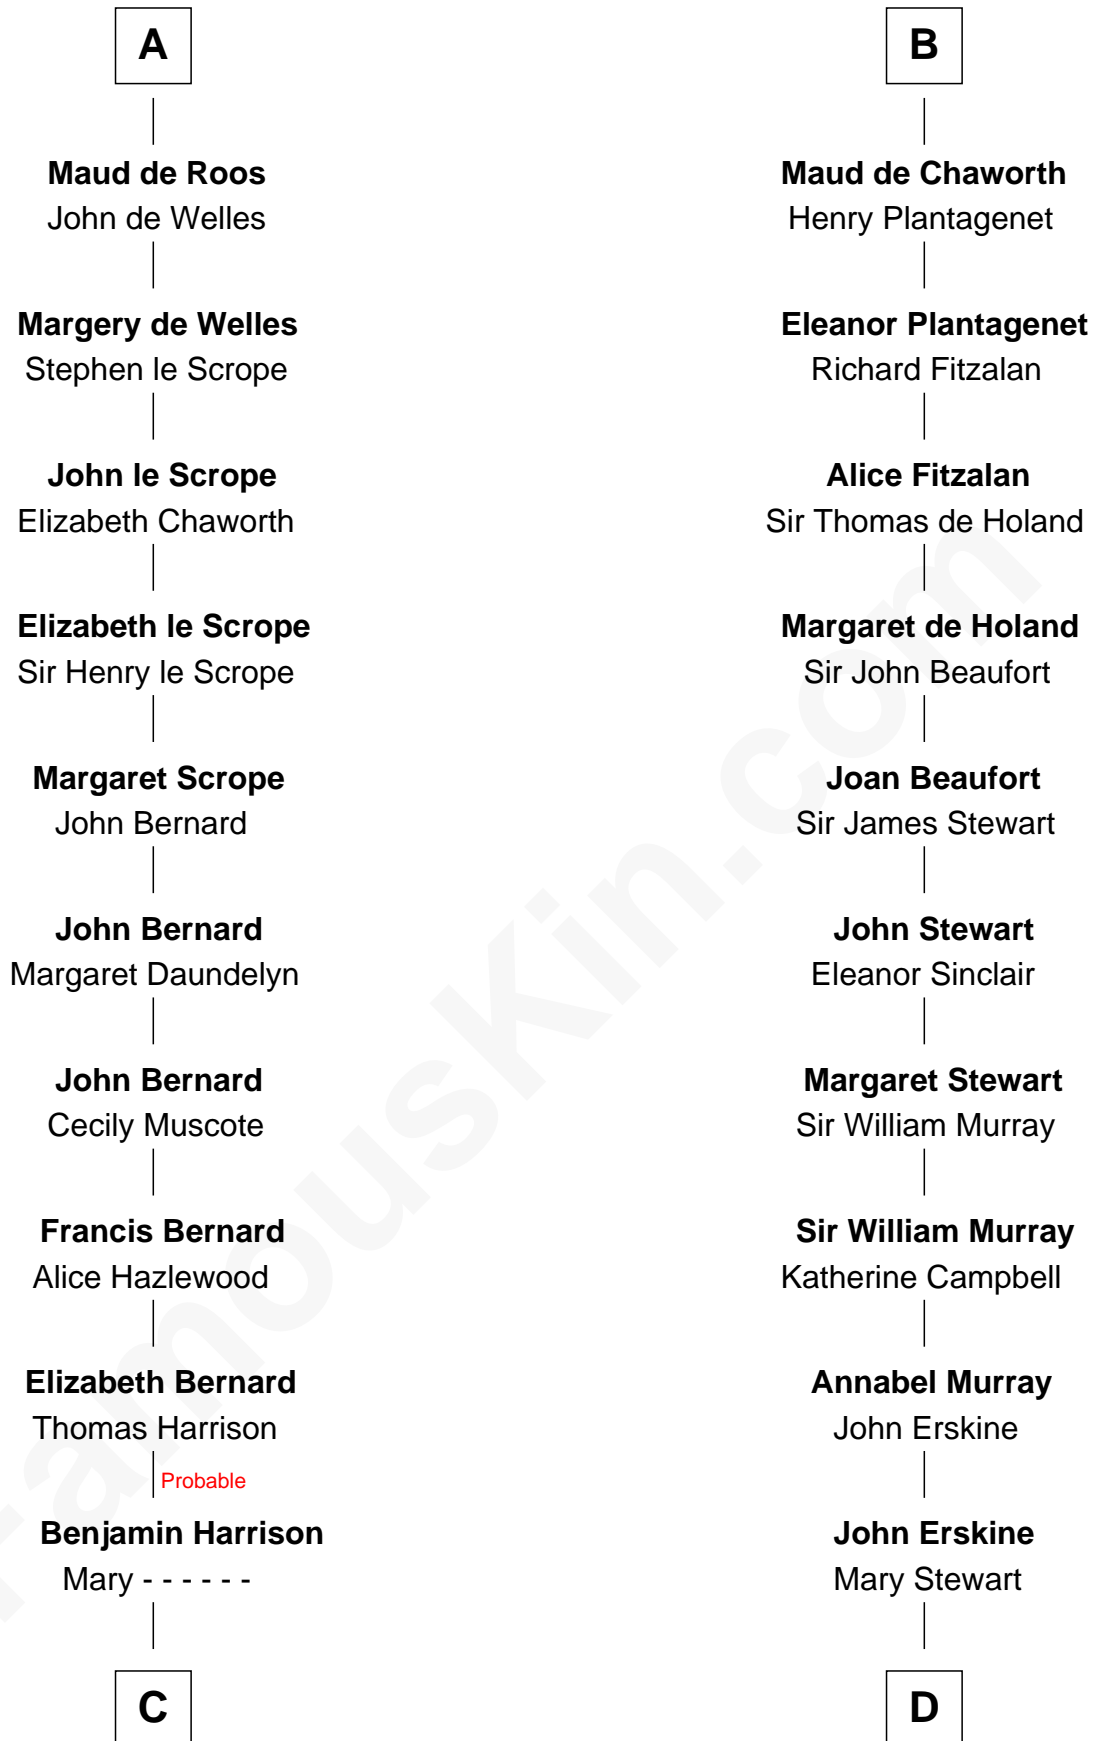

**FamousKin.com**  
**Relationship Chart of**  
**William Henry Harrison**  
*9th U.S. President*

20th cousin 1 time removed of  
**Major John Pitcairn**  
*British Commander at Battle of Lexington*

**C**

**Benjamin Harrison**

Hannah Churchill

**Benjamin Harrison**

Elizabeth Burwell

**Benjamin Harrison**

Anne Carter

**Benjamin Harrison**

Elizabeth Bassett

**William Henry Harrison**

*9th U.S. President*

**D**

**Sir Charles Erskine**

Mary Hope

**Mary Erskine**

William Hamilton

**Katherine Hamilton**