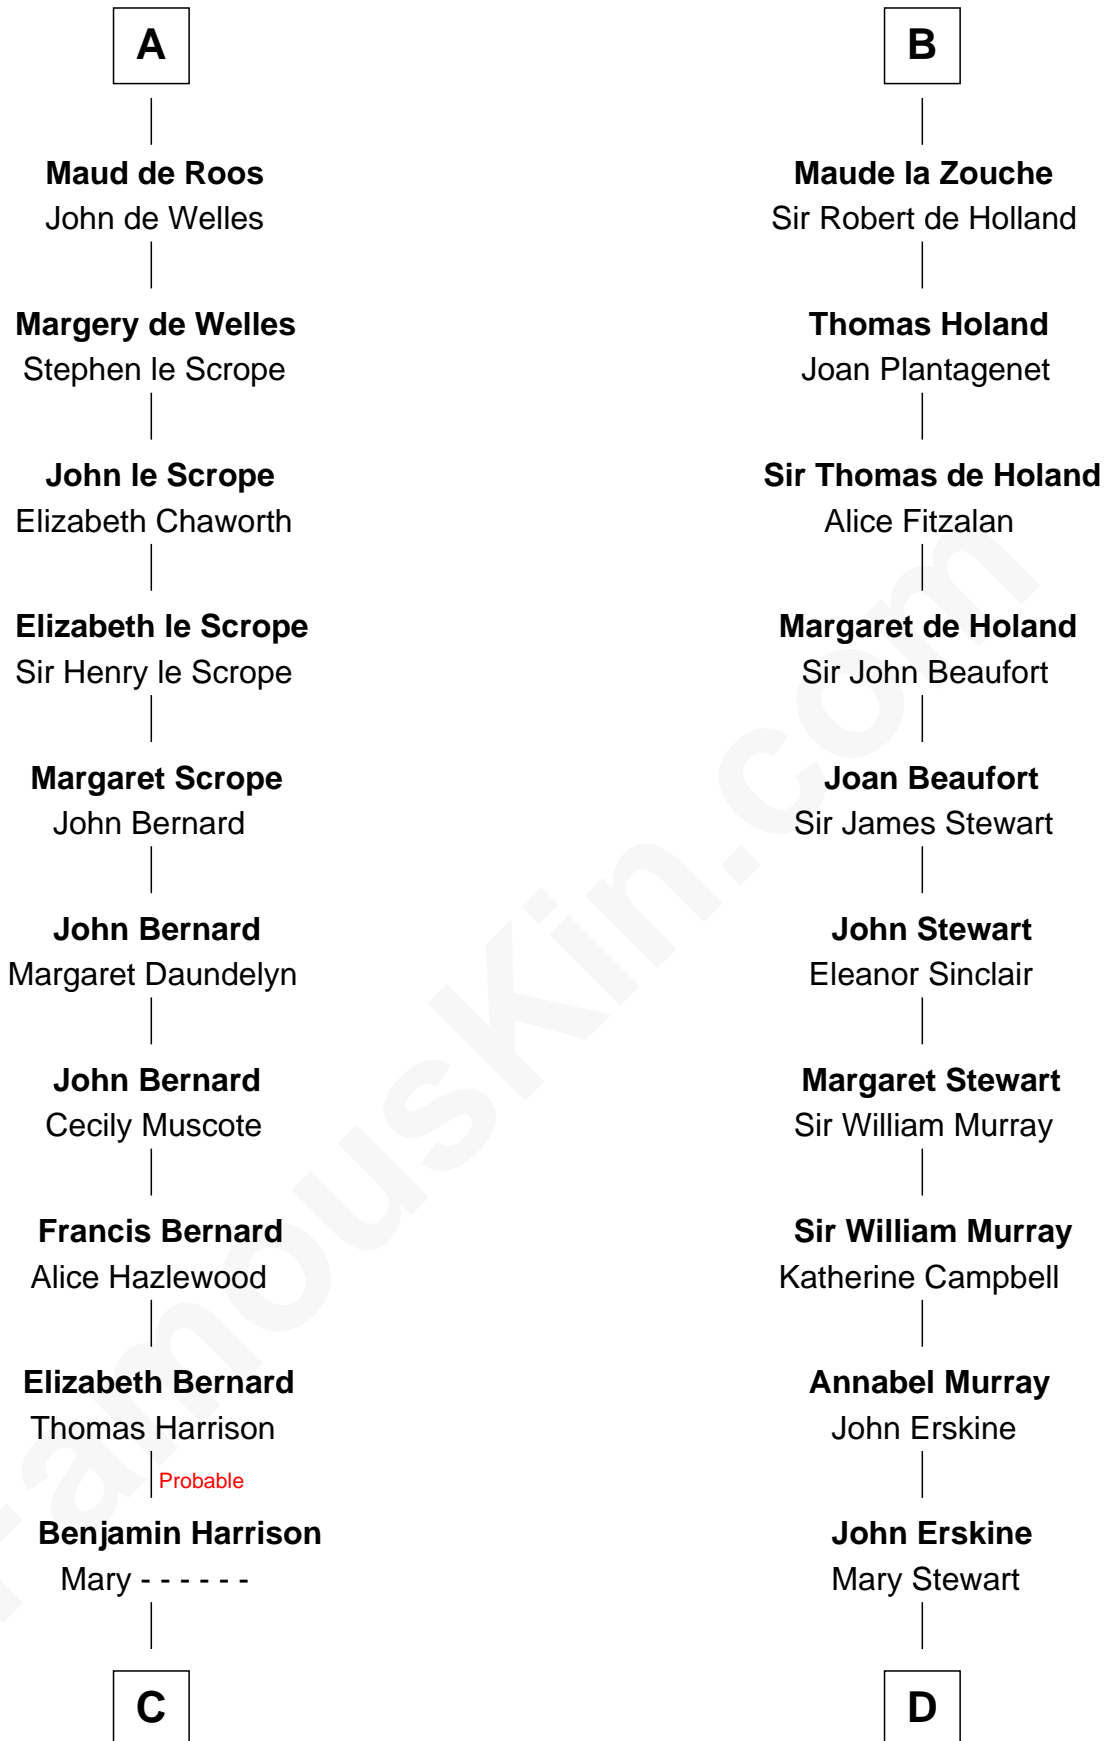

FamousKin.com
Relationship Chart of
William Henry Harrison
9th U.S. President

20th cousin 1 time removed of
Major John Pitcairn
British Commander at Battle of Lexington

C

Benjamin Harrison

Hannah Churchill

Benjamin Harrison

Elizabeth Burwell

Benjamin Harrison

Anne Carter

Benjamin Harrison

Elizabeth Bassett

William Henry Harrison

9th U.S. President