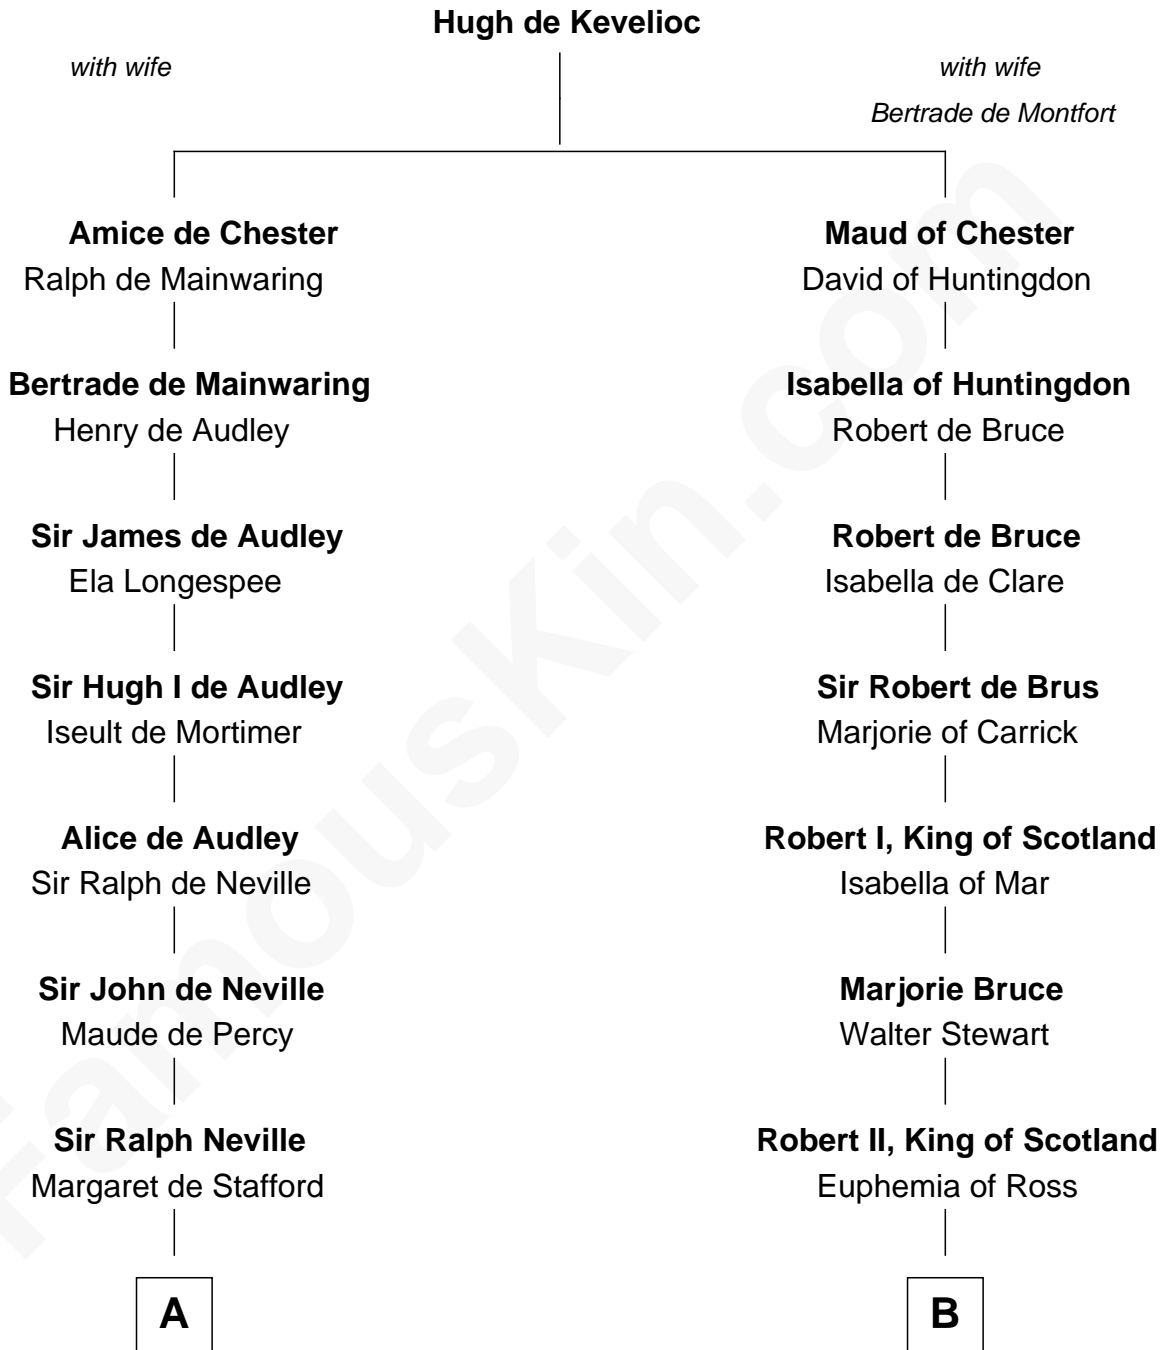

FamousKin.com
Relationship Chart of
William Henry Harrison
9th U.S. President

18th cousin 1 time removed of
Major John Pitcairn
British Commander at Battle of Lexington

C

Benjamin Harrison

Anne Carter

Benjamin Harrison

Elizabeth Bassett

William Henry Harrison

9th U.S. President

D

Katherine Hamilton

Rev. David Pitcairn

Major John Pitcairn

British Commander at Lexington