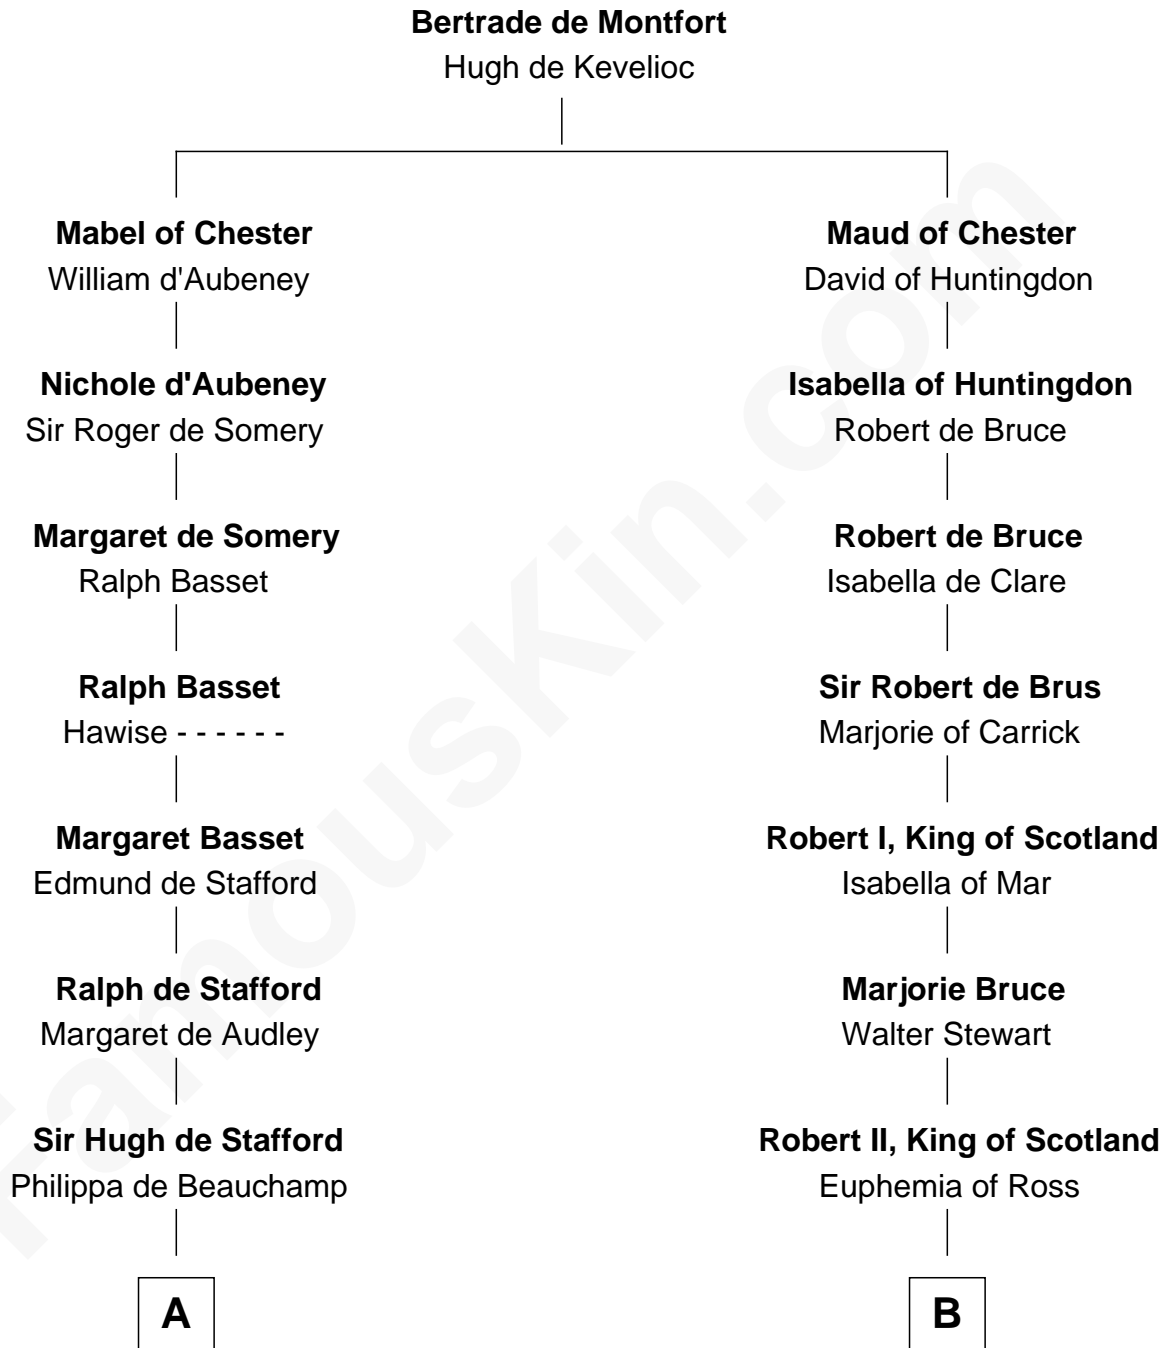

FamousKin.com
Relationship Chart of
William Henry Harrison
9th U.S. President

18th cousin 2 times removed of
Major John Pitcairn
British Commander at Battle of Lexington

C

Benjamin Harrison
Elizabeth Burwell

Benjamin Harrison
Anne Carter

Benjamin Harrison
Elizabeth Bassett

William Henry Harrison
9th U.S. President

D

Katherine Hamilton
Rev. David Pitcairn

Major John Pitcairn
British Commander at Lexington

FamousKin.com