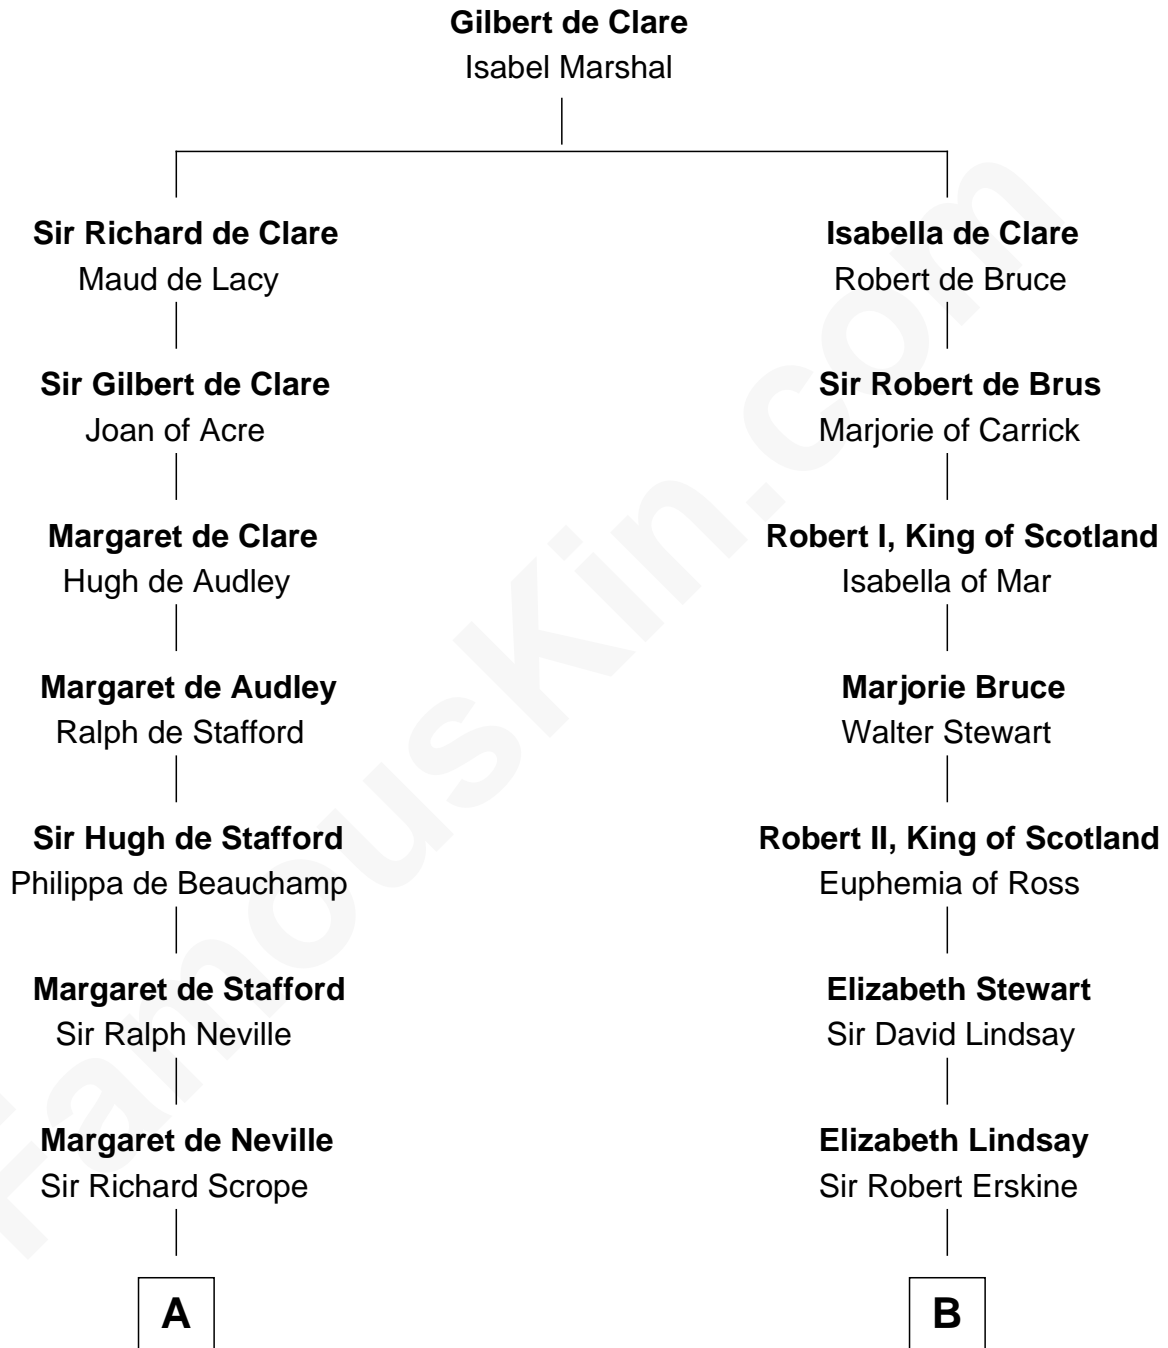

**FamousKin.com**  
**Relationship Chart of**  
**William Henry Harrison**  
*9th U.S. President*

**16th cousin 2 times removed of**  
**Major John Pitcairn**  
*British Commander at Battle of Lexington*

C

Benjamin Harrison

Elizabeth Bassett

William Henry Harrison

*9th U.S. President*

FamousKin.com