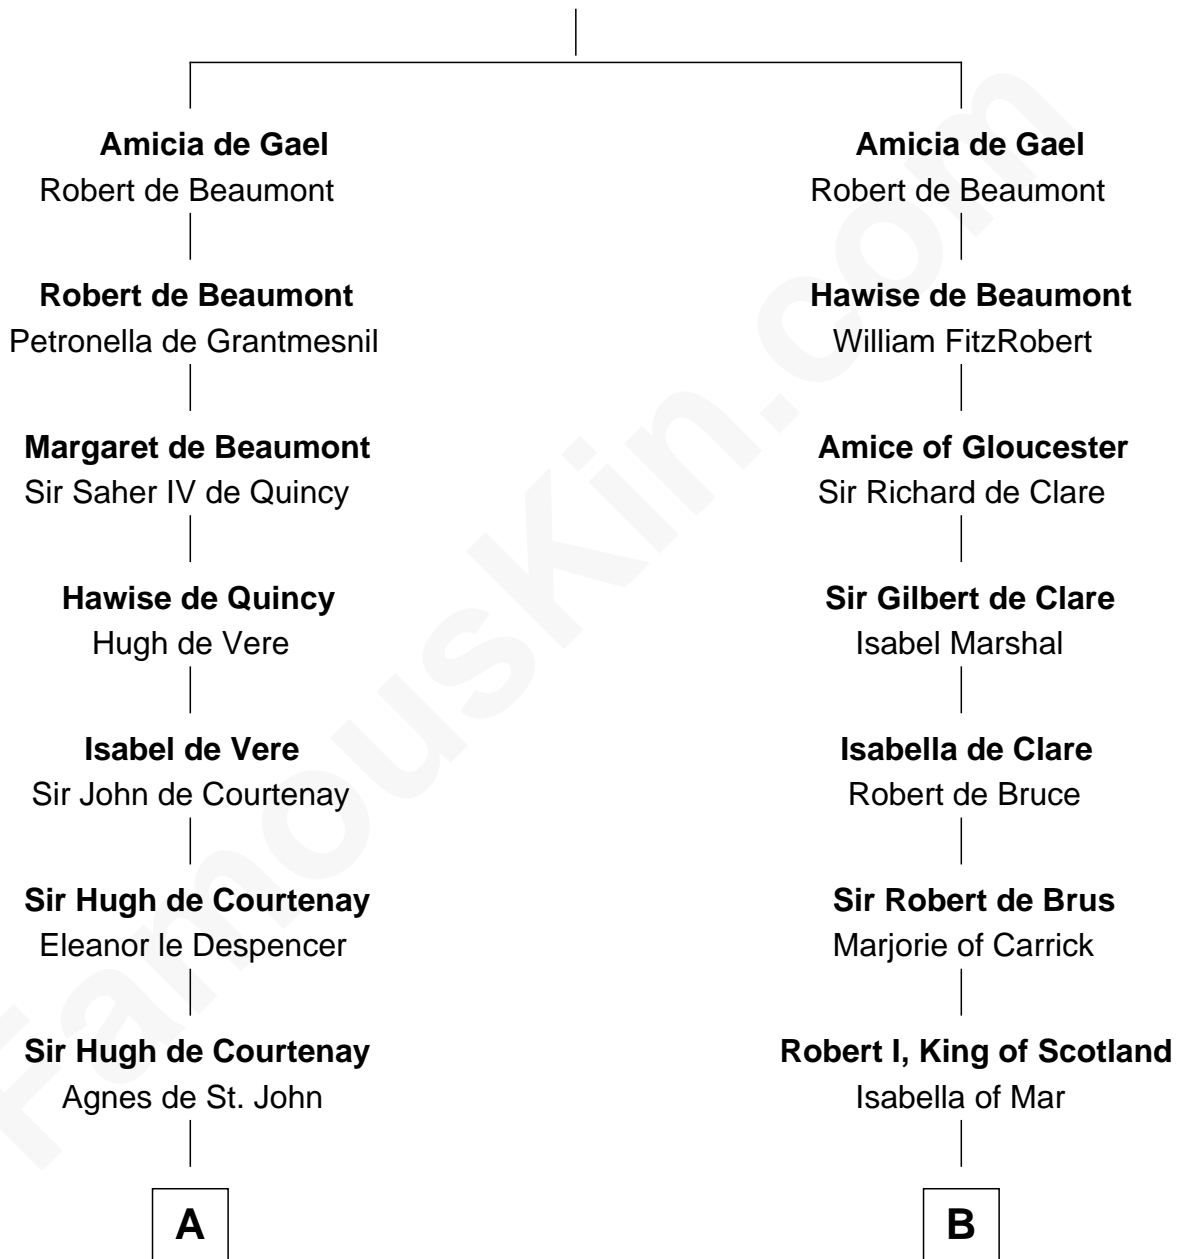

FamousKin.com
Relationship Chart of
William Henry Harrison
9th U.S. President

20th cousin 1 time removed of
Major John Pitcairn
British Commander at Battle of Lexington

Ralph de Gael

C

Sarah Ludlow
Col. John Carter

Col. Robert Carter
Elizabeth Landon

Anne Carter
Benjamin Harrison

Benjamin Harrison
Elizabeth Bassett

William Henry Harrison
9th U.S. President

D

Sir Charles Erskine
Mary Hope

Mary Erskine
William Hamilton

Katherine Hamilton
Rev. David Pitcairn

Major John Pitcairn
British Commander at Lexington

FamousKin.com