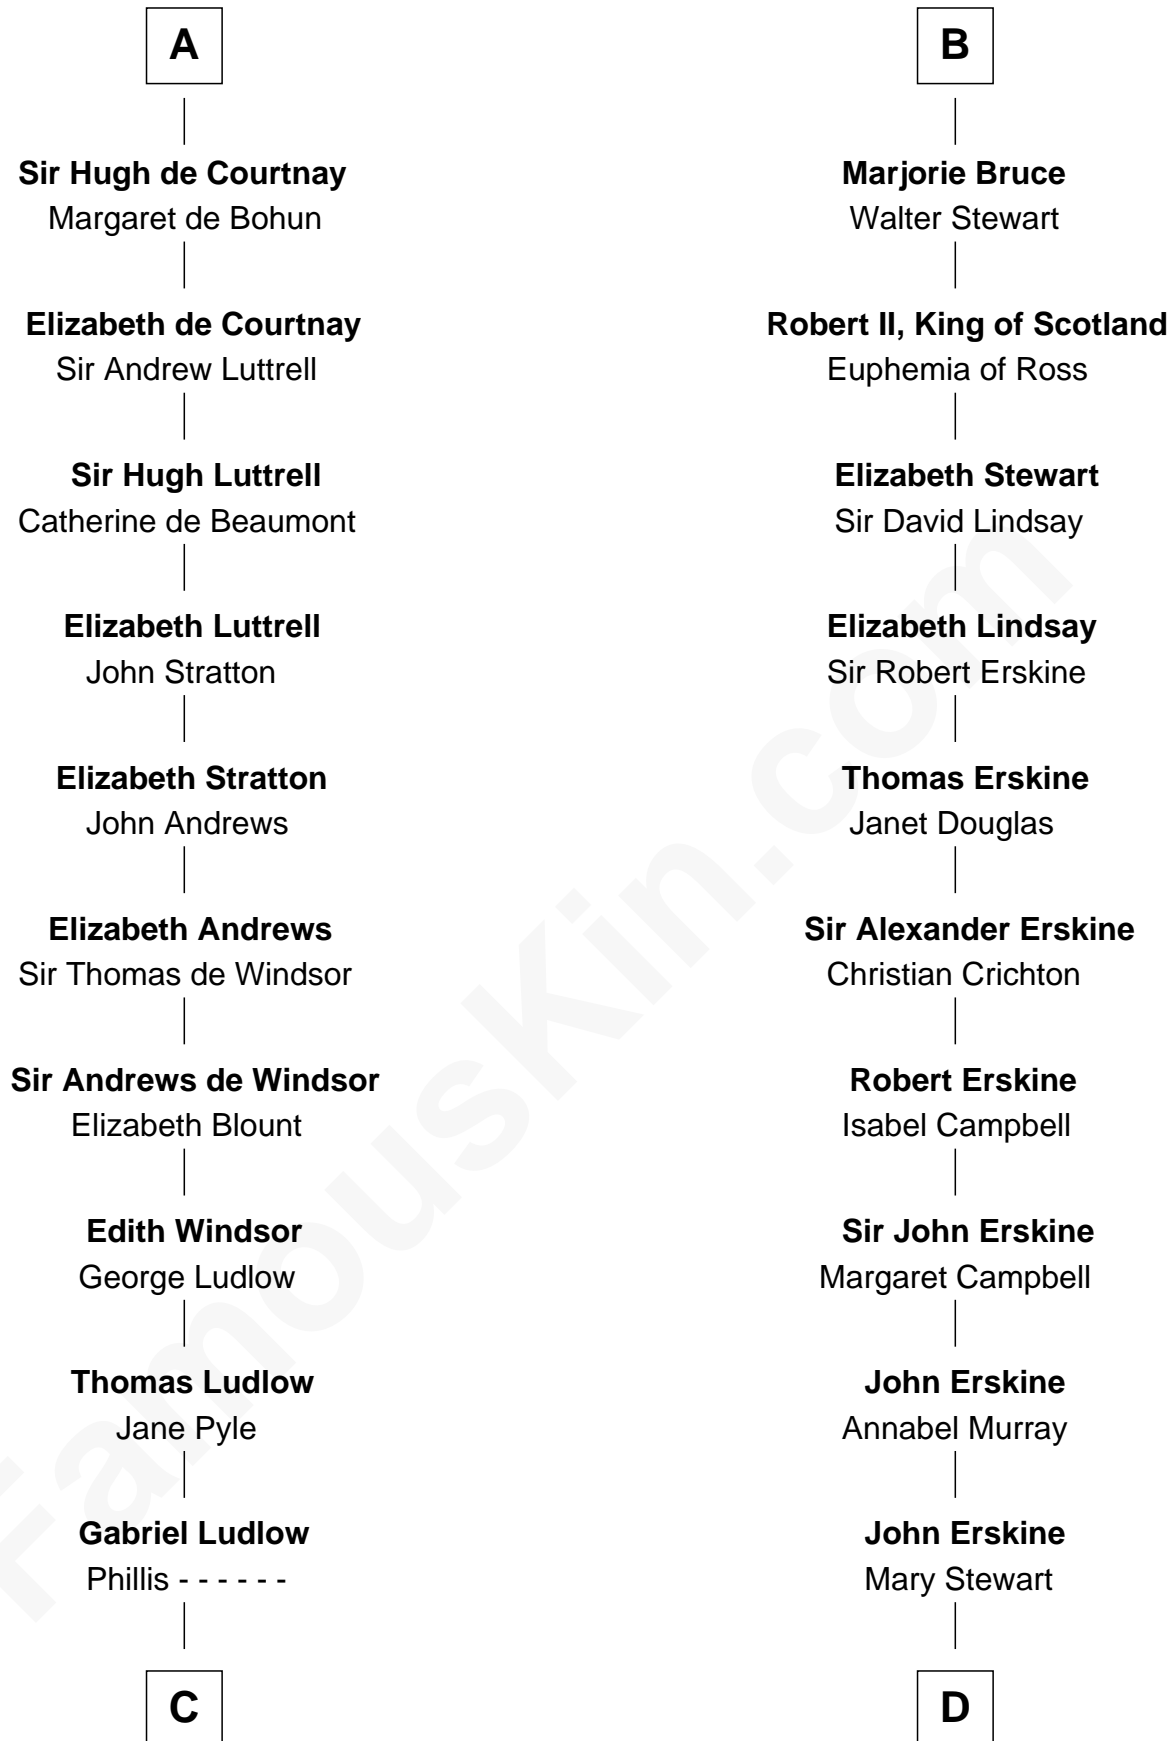

FamousKin.com
Relationship Chart of
William Henry Harrison
9th U.S. President

20th cousin 1 time removed of
Major John Pitcairn
British Commander at Battle of Lexington

Ralph de Gael

C

Sarah Ludlow
Col. John Carter

Col. Robert Carter
Elizabeth Landon

Anne Carter
Benjamin Harrison

Benjamin Harrison
Elizabeth Bassett

William Henry Harrison
9th U.S. President

D

Sir Charles Erskine
Mary Hope

Mary Erskine
William Hamilton

Katherine Hamilton
Rev. David Pitcairn

Major John Pitcairn
British Commander at Lexington

FamousKin.com