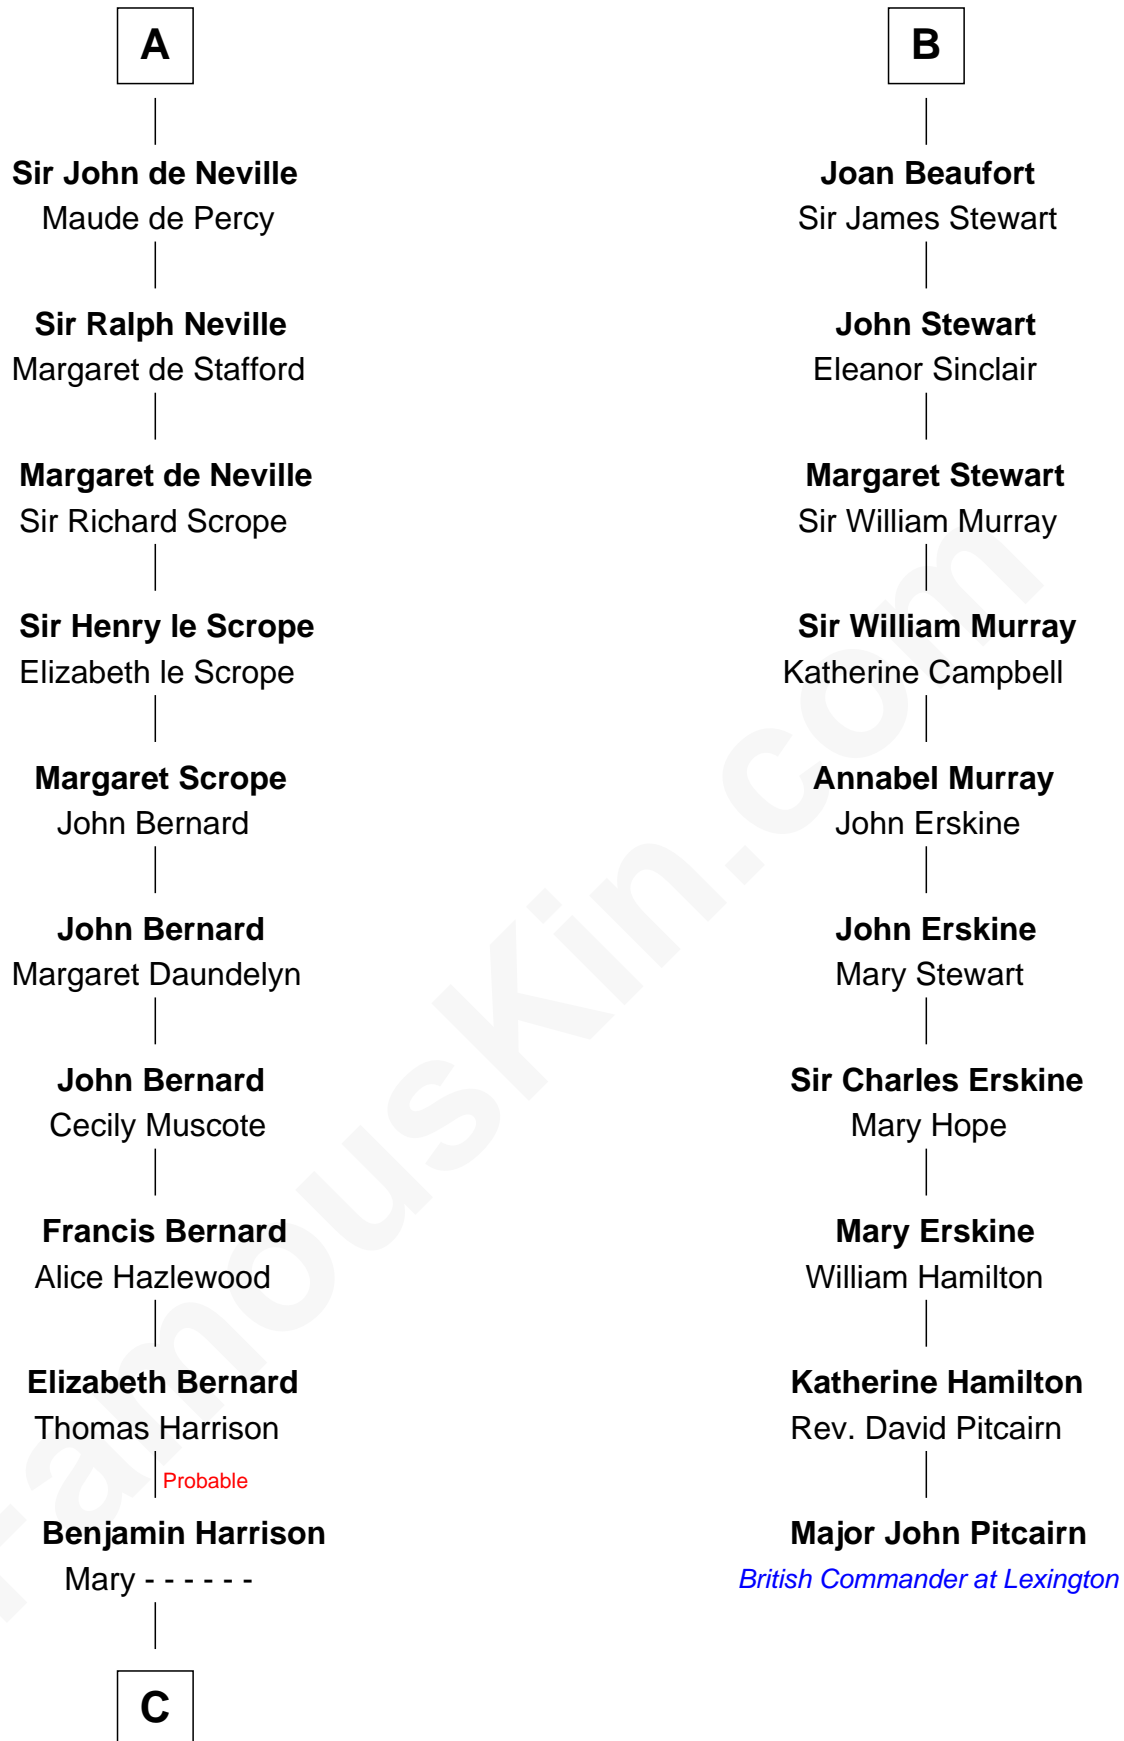

**FamousKin.com**  
**Relationship Chart of**  
**William Henry Harrison**  
*9th U.S. President*

**16th cousin 5 times removed of**  
**Major John Pitcairn**  
*British Commander at Battle of Lexington*

**C**

**Benjamin Harrison**

Hannah Churchill

**Benjamin Harrison**

Elizabeth Burwell

**Benjamin Harrison**

Anne Carter

**Benjamin Harrison**

Elizabeth Bassett

**William Henry Harrison**

*9th U.S. President*

FamousKin.com