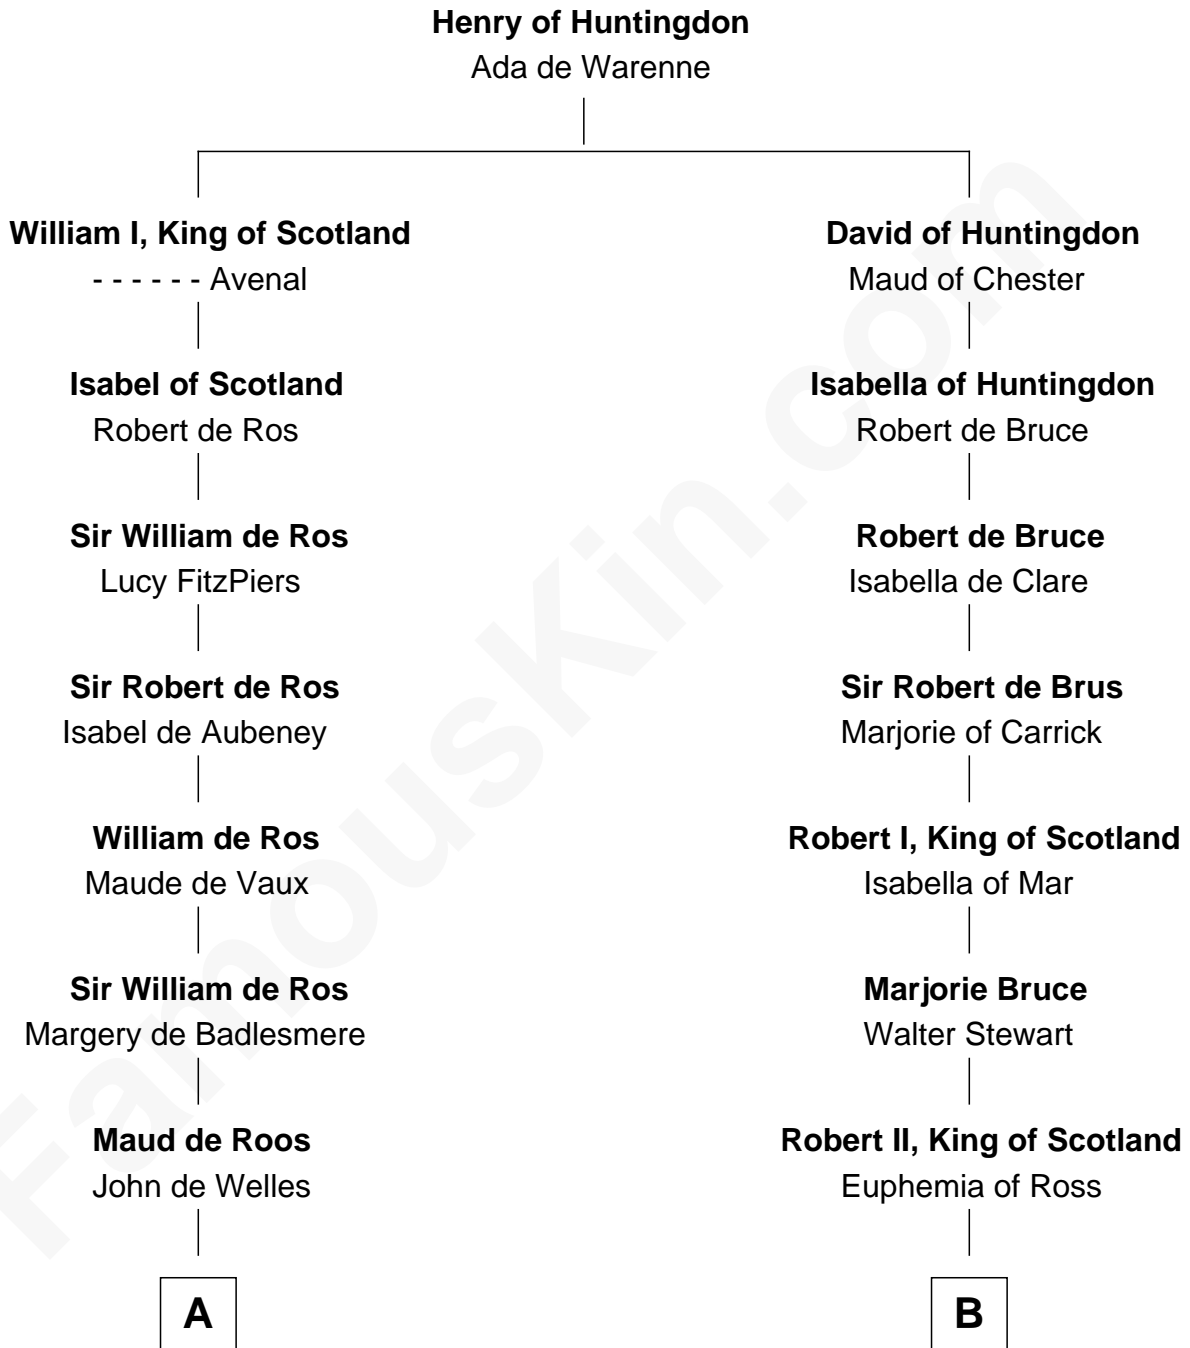

FamousKin.com
Relationship Chart of
William Henry Harrison
9th U.S. President

18th cousin 2 times removed of
Major John Pitcairn
British Commander at Battle of Lexington

C

Benjamin Harrison
Elizabeth Burwell

Benjamin Harrison
Anne Carter

Benjamin Harrison
Elizabeth Bassett

William Henry Harrison
9th U.S. President

D

Katherine Hamilton
Rev. David Pitcairn

Major John Pitcairn
British Commander at Lexington

FamousKin.com