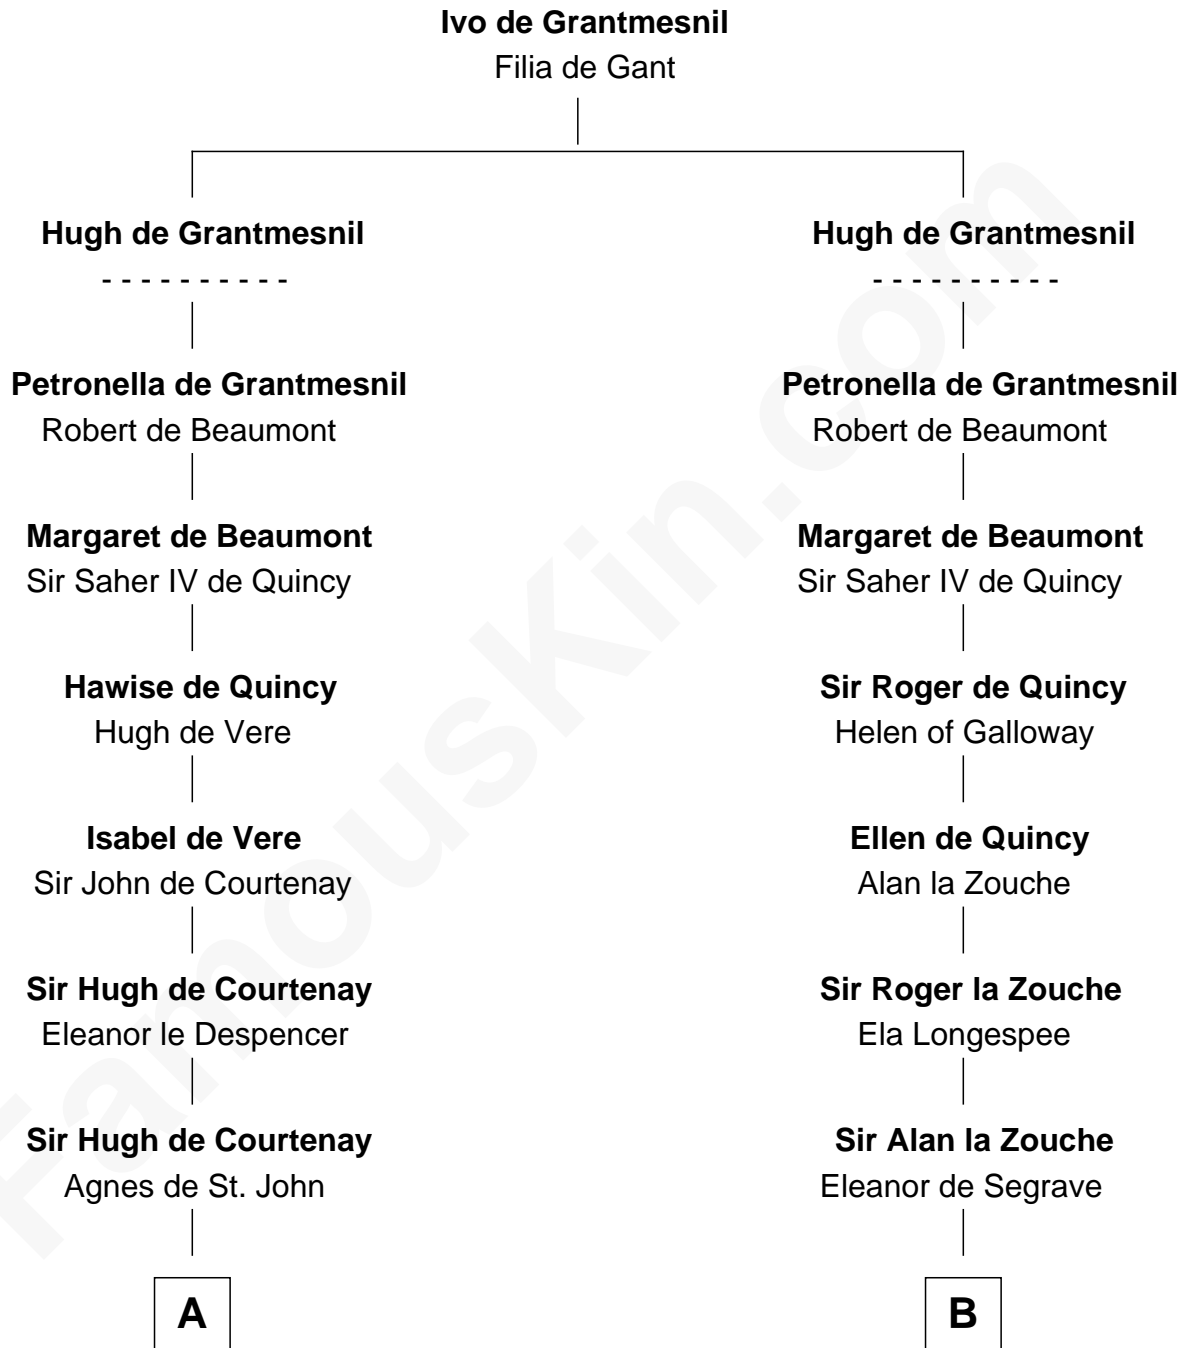

FamousKin.com
Relationship Chart of
William Henry Harrison
9th U.S. President

20th cousin 1 time removed of
Major John Pitcairn
British Commander at Battle of Lexington

C

Sarah Ludlow
Col. John Carter

Col. Robert Carter
Elizabeth Landon

Anne Carter
Benjamin Harrison

Benjamin Harrison
Elizabeth Bassett

William Henry Harrison
9th U.S. President

D

Sir Charles Erskine
Mary Hope

Mary Erskine
William Hamilton

Katherine Hamilton
Rev. David Pitcairn

Major John Pitcairn
British Commander at Lexington