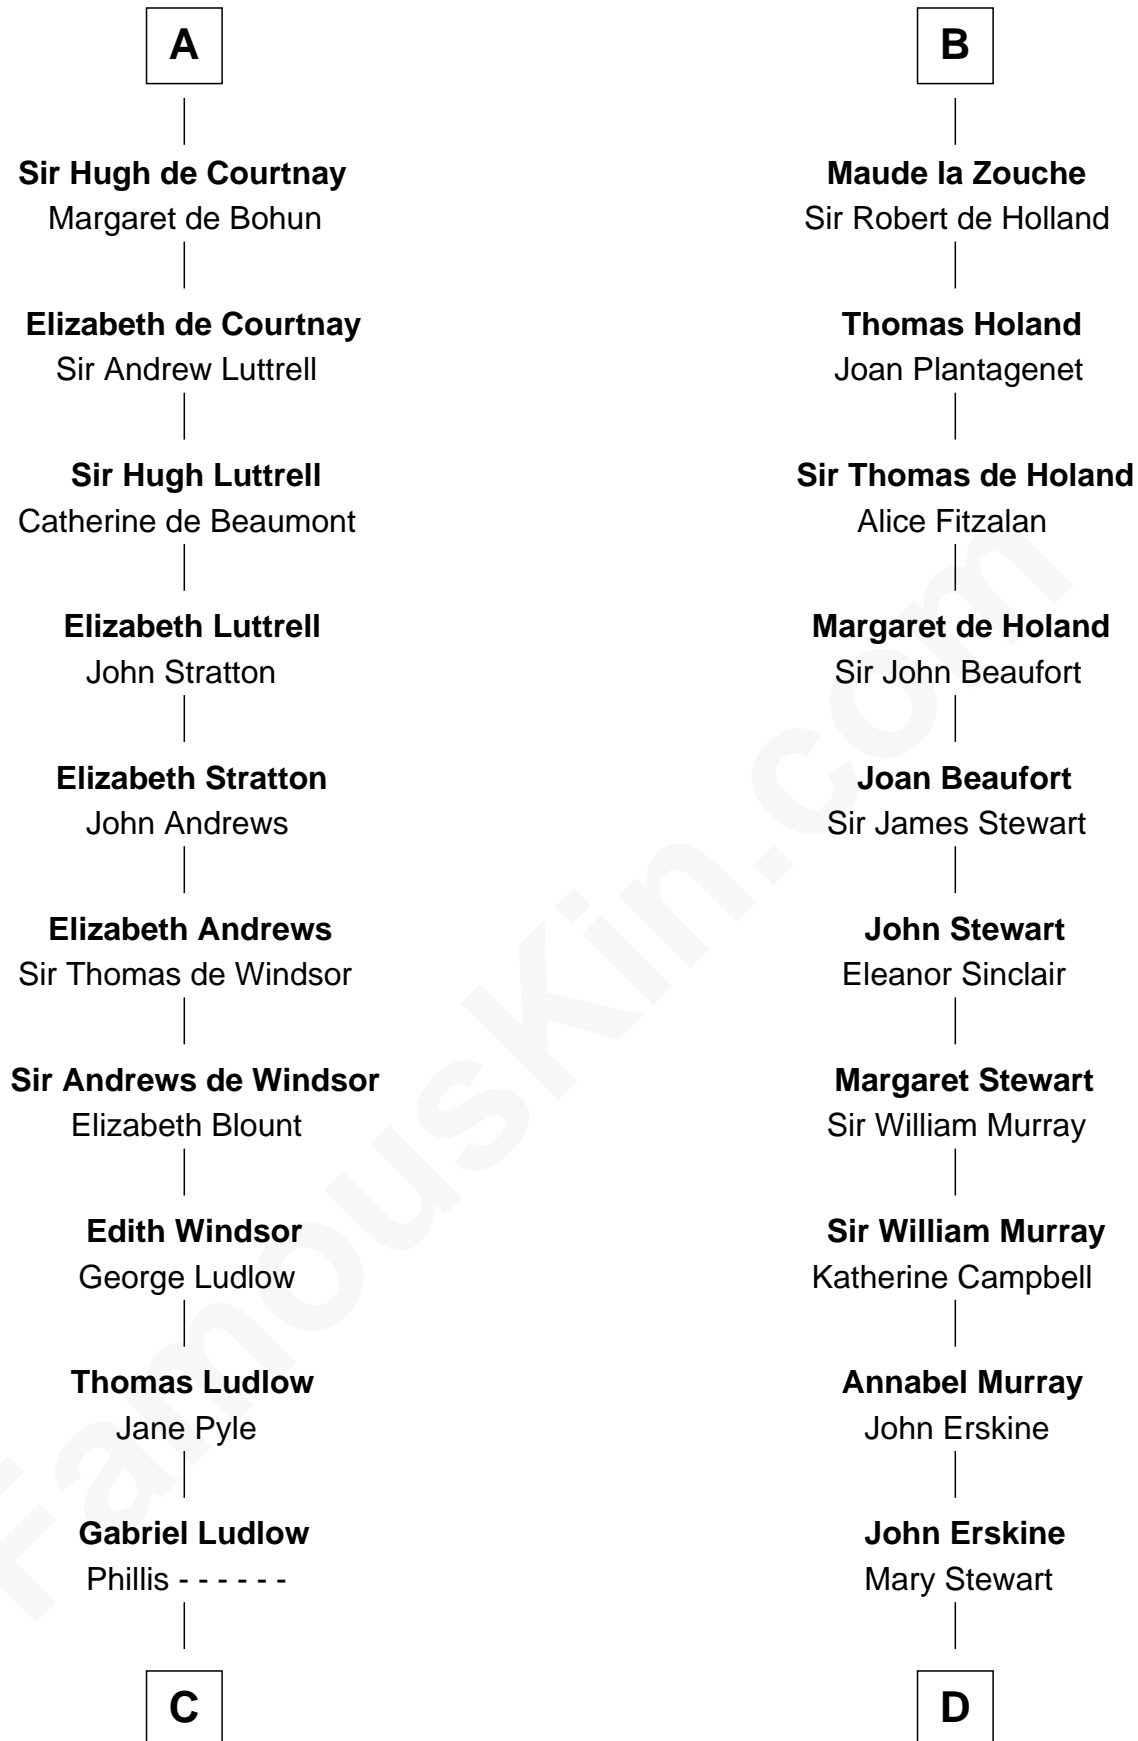

FamousKin.com
Relationship Chart of
William Henry Harrison
9th U.S. President

20th cousin 1 time removed of
Major John Pitcairn
British Commander at Battle of Lexington

C

Sarah Ludlow
Col. John Carter

Col. Robert Carter
Elizabeth Landon

Anne Carter
Benjamin Harrison

Benjamin Harrison
Elizabeth Bassett

William Henry Harrison
9th U.S. President

D

Sir Charles Erskine
Mary Hope

Mary Erskine
William Hamilton

Katherine Hamilton
Rev. David Pitcairn

Major John Pitcairn
British Commander at Lexington