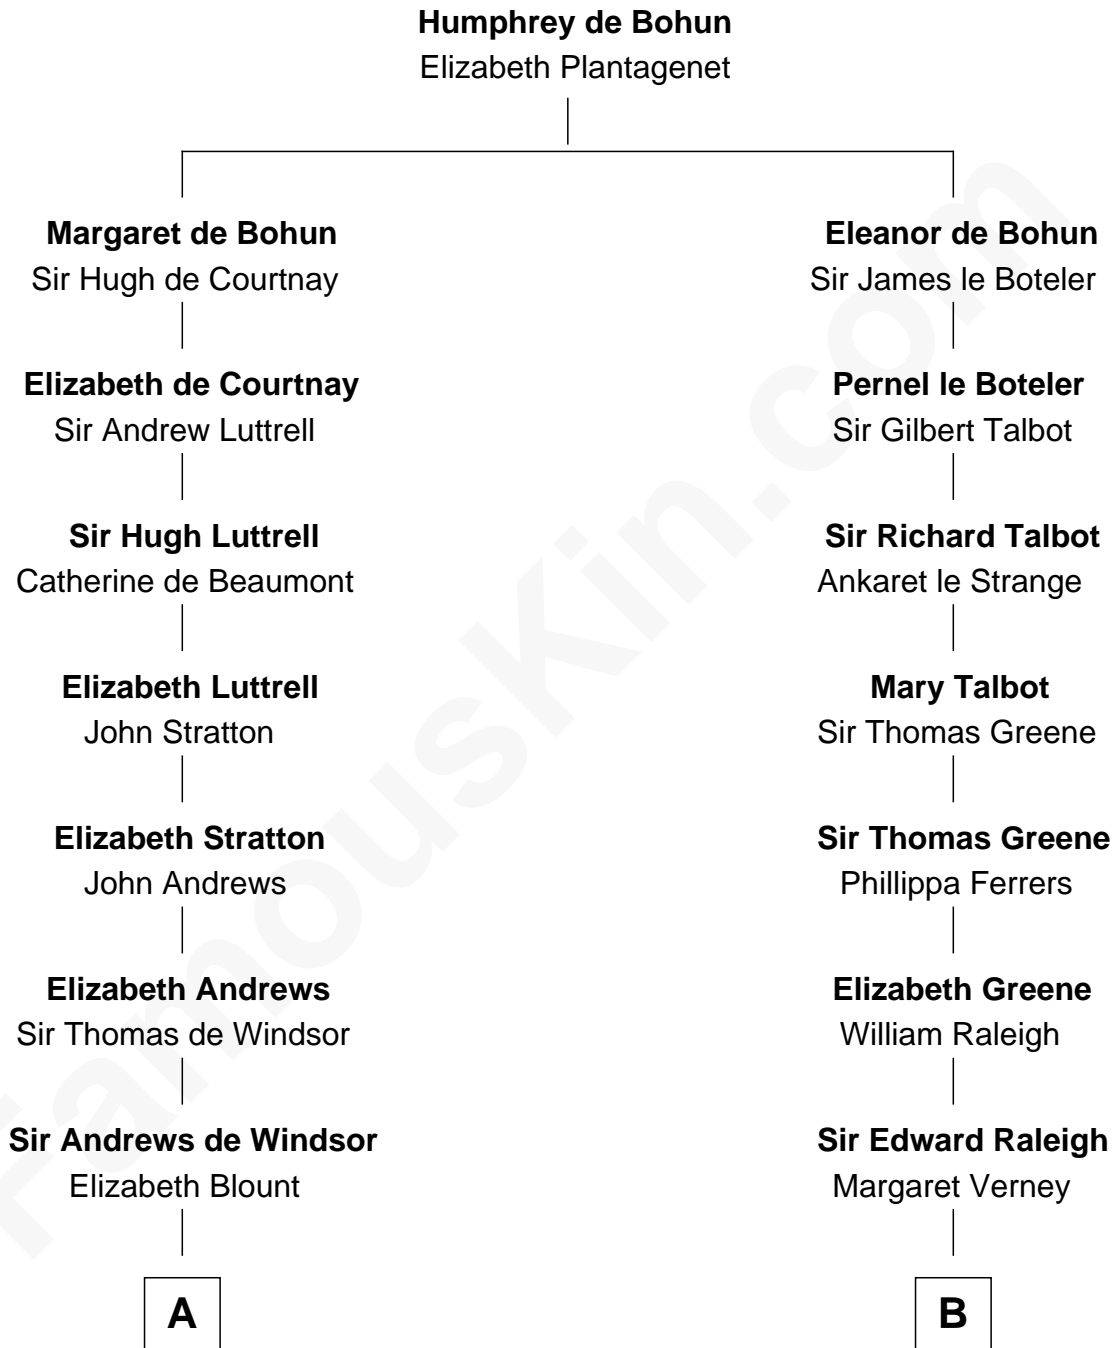

FamousKin.com
Relationship Chart of
William Henry Harrison
9th U.S. President

14th cousin 7 times removed of

Marilyn Monroe
Actress, Model, and Singer

C

Samuel Elam Almy

Susan Bateman

Susan Bateman Almy

Charles Adams Gifford

Frederick Almy Gifford

Elizabeth Easton Tennant

Charles Stanley Gifford

Gladys Pearl Monroe

Marilyn Monroe

Actress, Model, and Singer