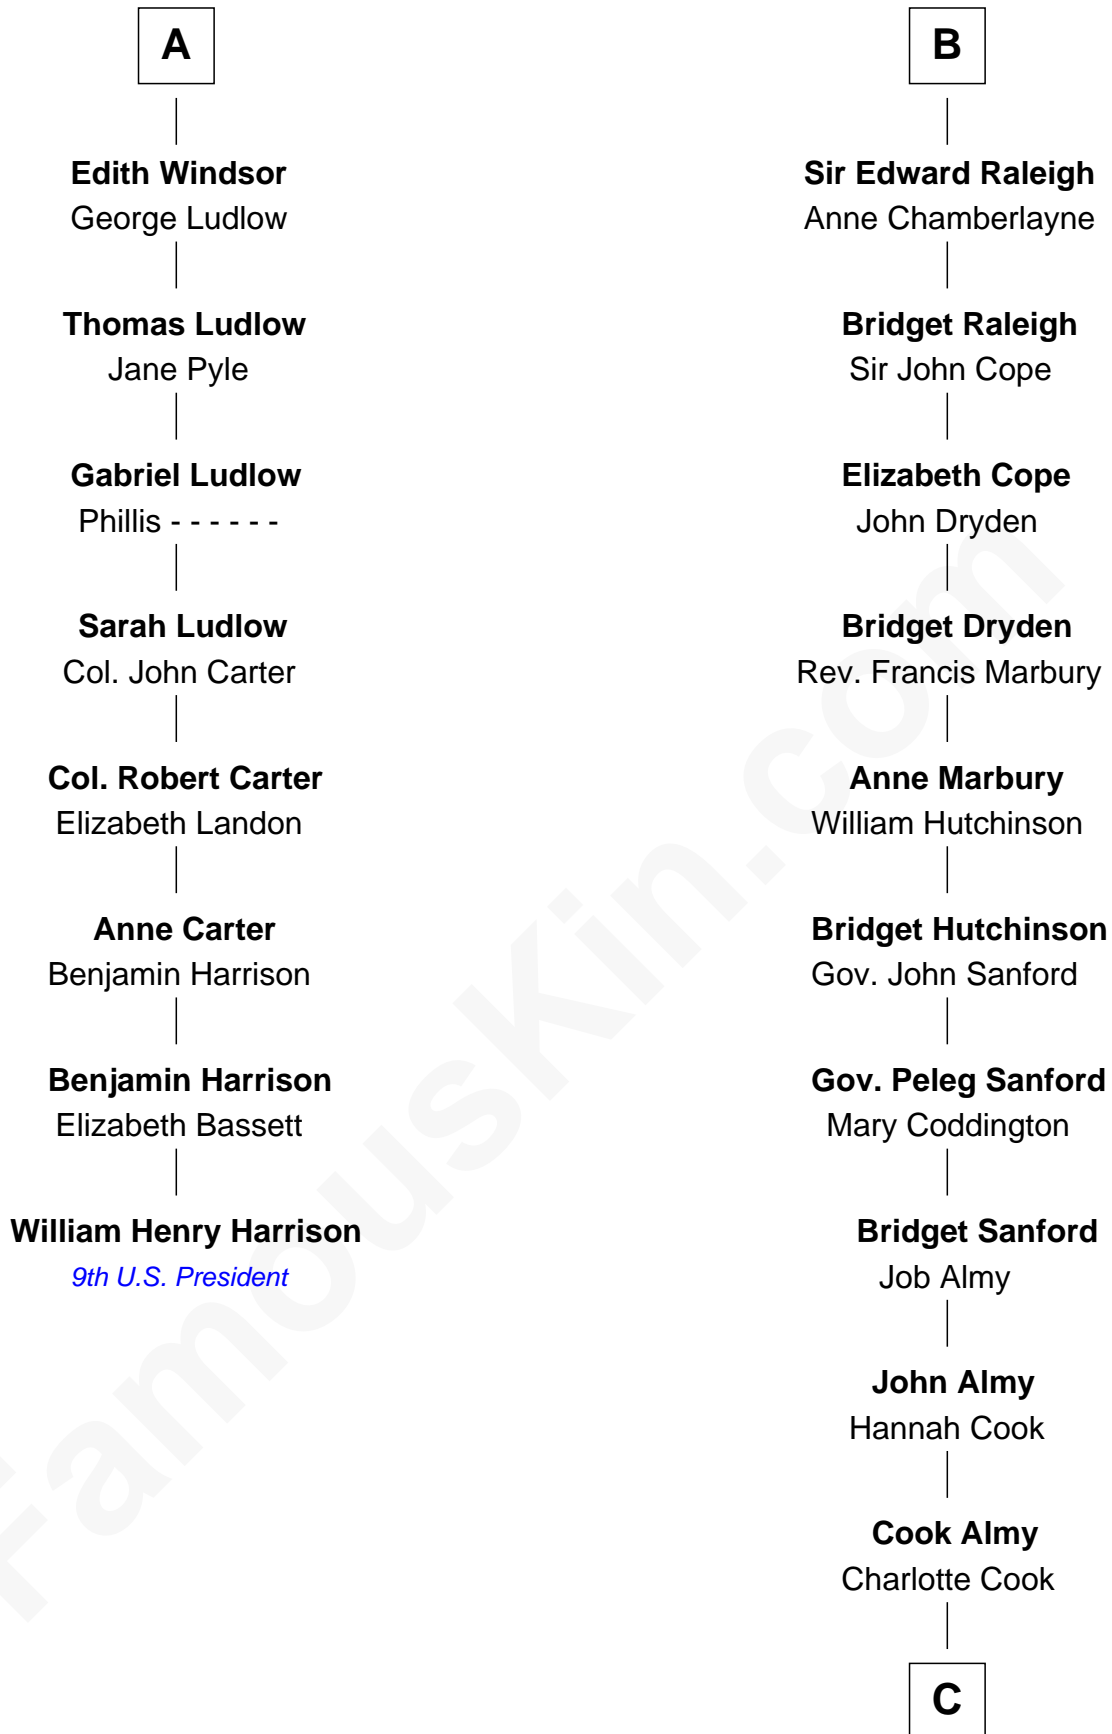

FamousKin.com
Relationship Chart of
William Henry Harrison
9th U.S. President

14th cousin 7 times removed of

Marilyn Monroe
Actress, Model, and Singer

C

Samuel Elam Almy

Susan Bateman

Susan Bateman Almy

Charles Adams Gifford

Frederick Almy Gifford

Elizabeth Easton Tennant

Charles Stanley Gifford

Gladys Pearl Monroe

Marilyn Monroe

Actress, Model, and Singer