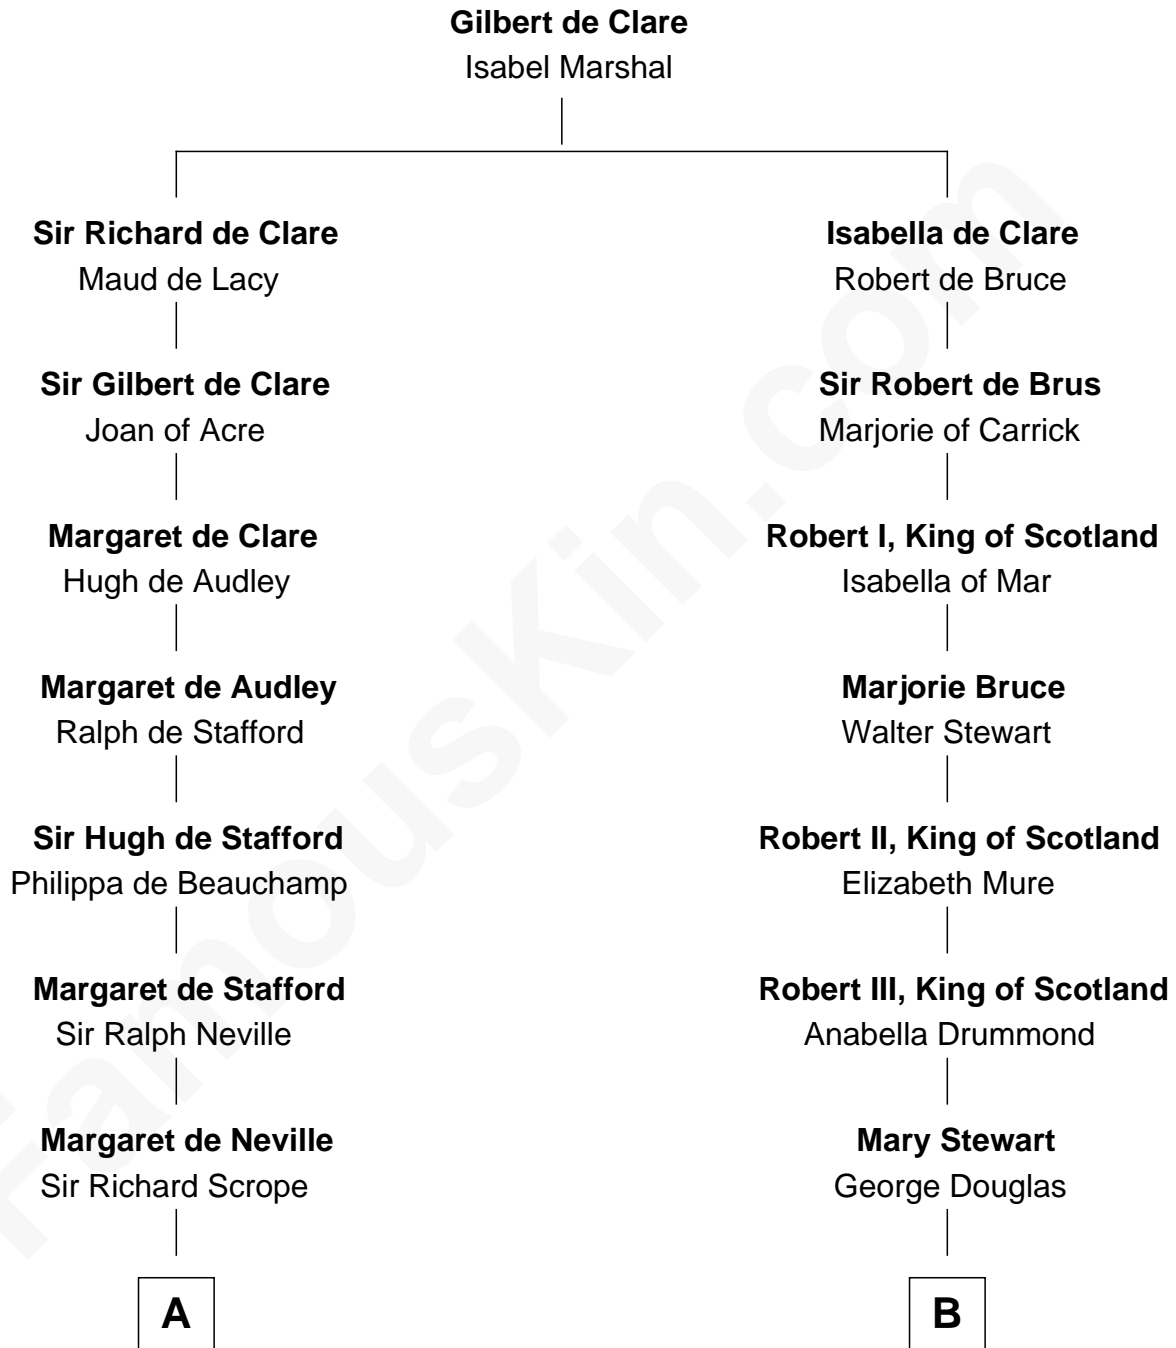

FamousKin.com
Relationship Chart of
William Henry Harrison
9th U.S. President

18th cousin 2 times removed of
Noel Coward
Playwright, Actor, and Songwriter

C

Benjamin Harrison
Elizabeth Bassett

William Henry Harrison
9th U.S. President

D

Henry Veitch
Margaret Harrison

Henry Gordon Veitch
Mary Kathleen Synch

Violet Agnes Veitch
Arthur Sabin Coward

Noel Coward
Playwright, Actor, and Songwriter

FamousKin.com