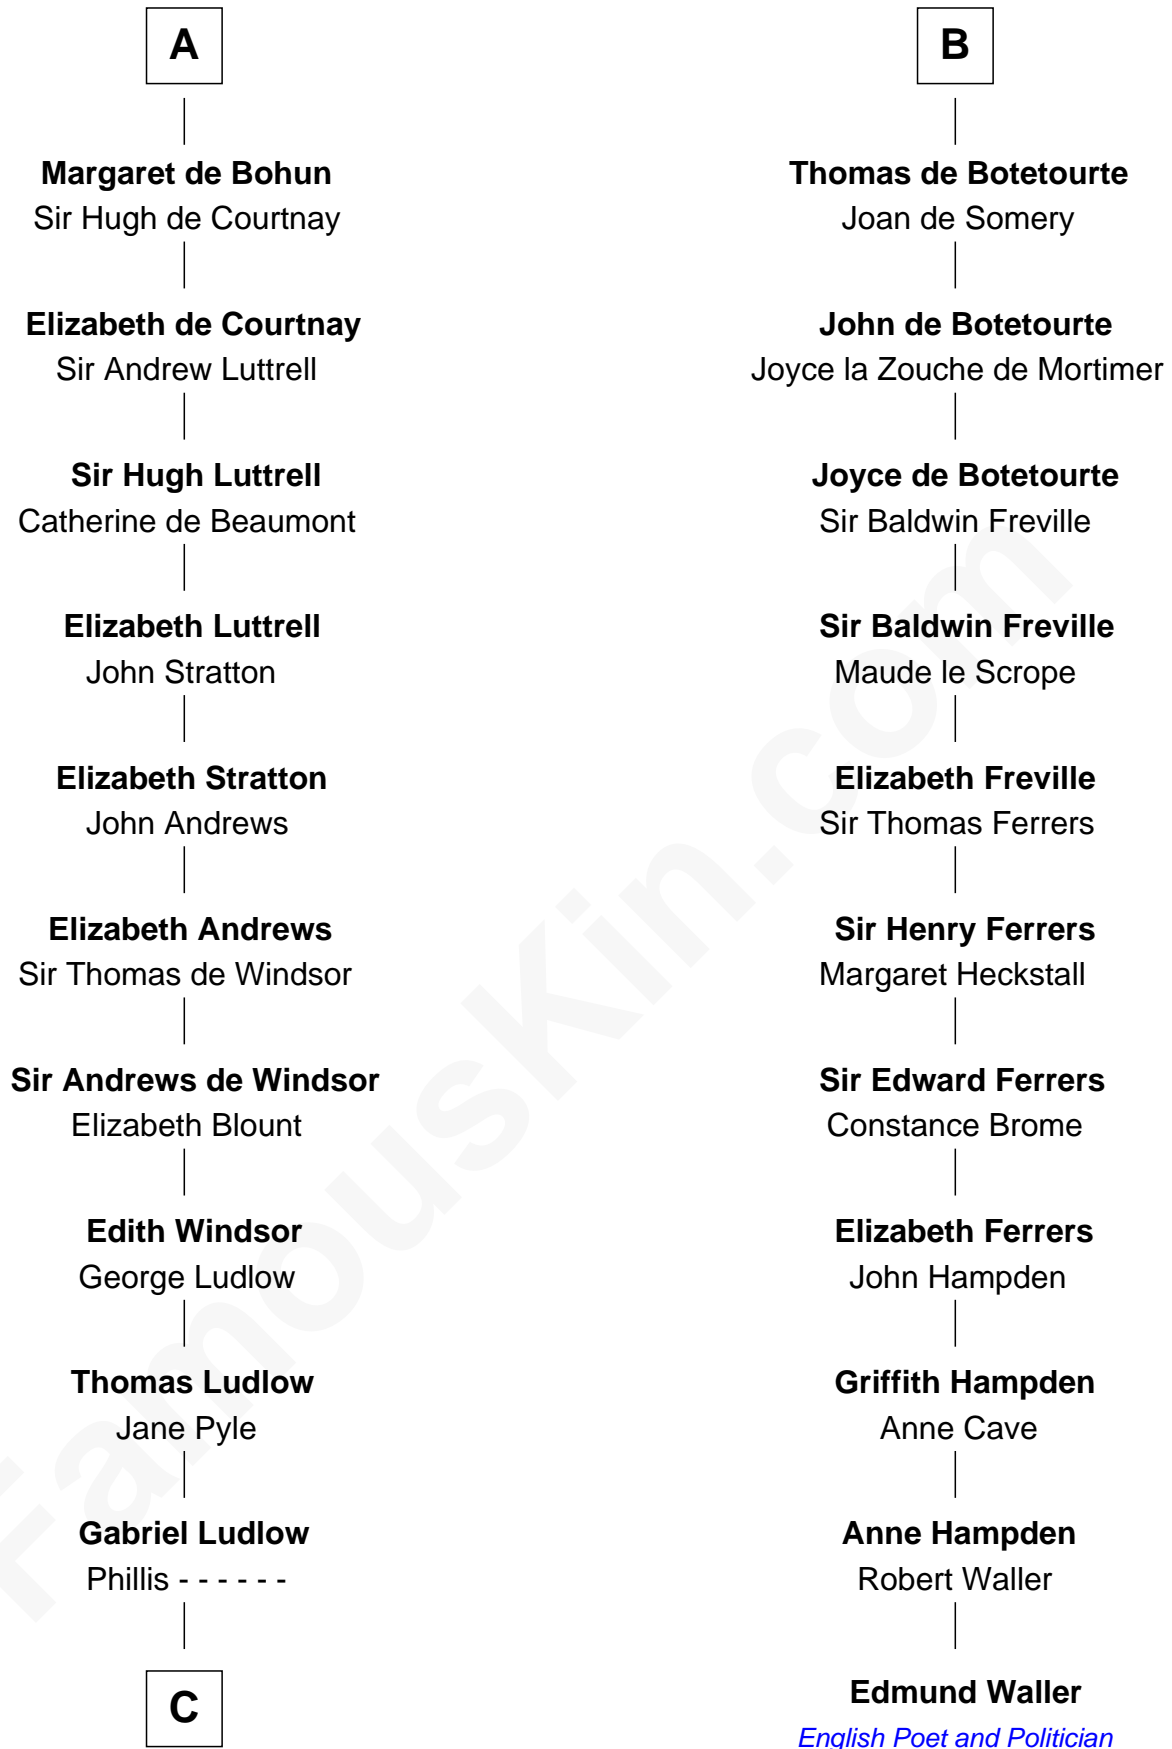

**FamousKin.com**  
**Relationship Chart of**  
**William Henry Harrison**  
*9th U.S. President*

17th cousin 4 times removed of  
**Edmund Waller**  
*English Poet and Politician*

**C**

—  
**Sarah Ludlow**  
Col. John Carter

—  
**Col. Robert Carter**  
Elizabeth Landon

—  
**Anne Carter**  
Benjamin Harrison

—  
**Benjamin Harrison**  
Elizabeth Bassett

—  
**William Henry Harrison**  
*9th U.S. President*

FamousKin.com