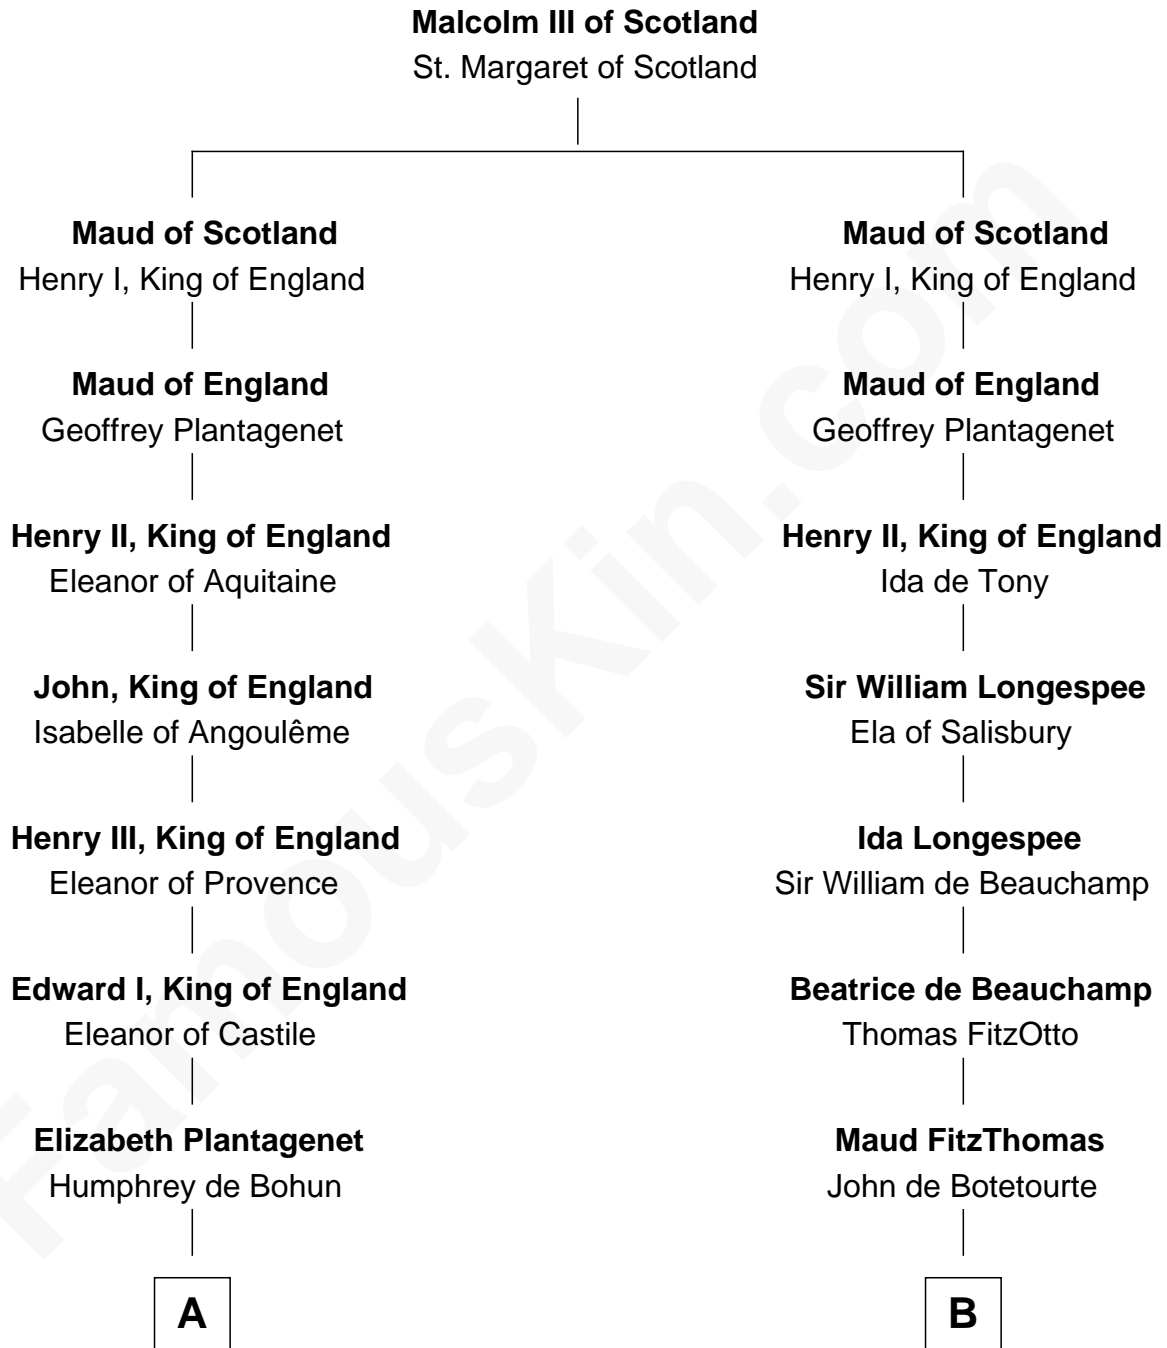

FamousKin.com
Relationship Chart of
William Henry Harrison
9th U.S. President

17th cousin 4 times removed of
Edmund Waller
English Poet and Politician

C

Sarah Ludlow
Col. John Carter

Col. Robert Carter
Elizabeth Landon

Anne Carter
Benjamin Harrison

Benjamin Harrison
Elizabeth Bassett

William Henry Harrison
9th U.S. President

FamousKin.com