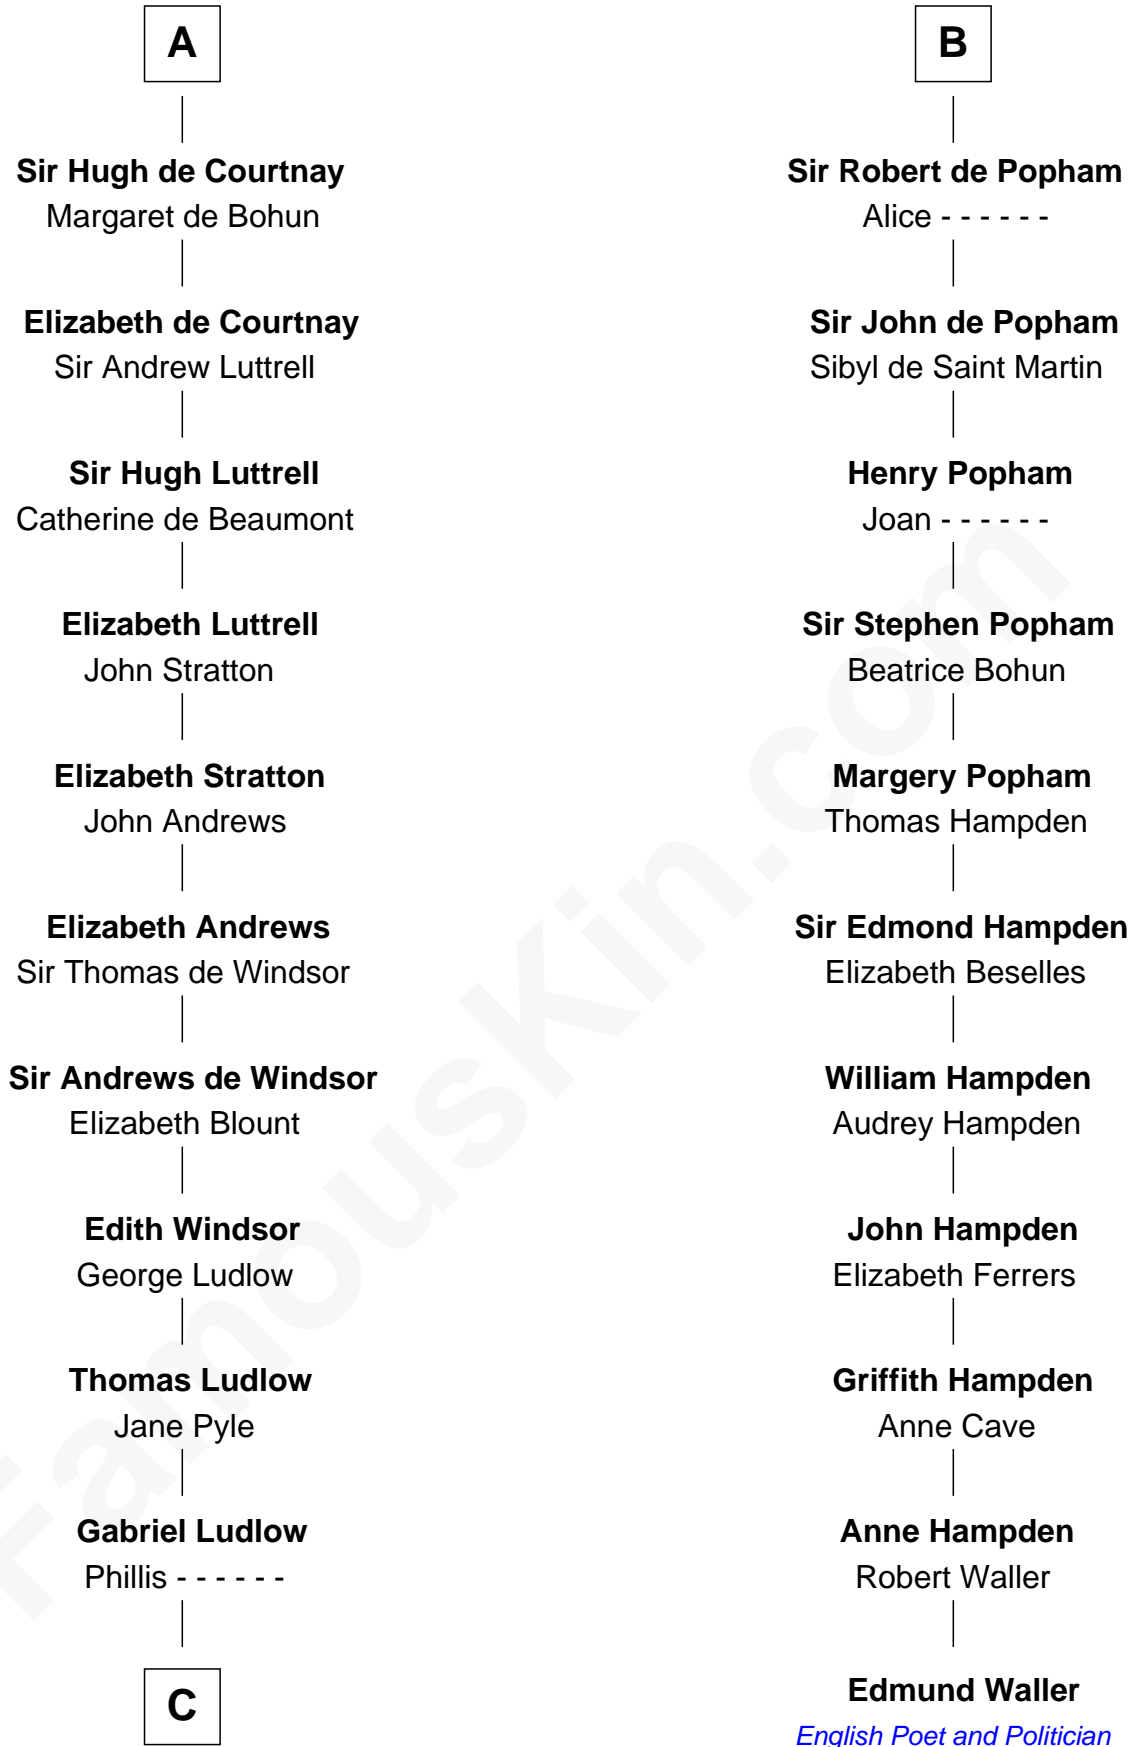

**FamousKin.com**  
**Relationship Chart of**  
**William Henry Harrison**  
*9th U.S. President*

17th cousin 4 times removed of  
**Edmund Waller**  
*English Poet and Politician*

**Ralph de Gael**

-----

**C**

**Sarah Ludlow**  
Col. John Carter

**Col. Robert Carter**  
Elizabeth Landon

**Anne Carter**  
Benjamin Harrison

**Benjamin Harrison**  
Elizabeth Bassett

**William Henry Harrison**  
*9th U.S. President*