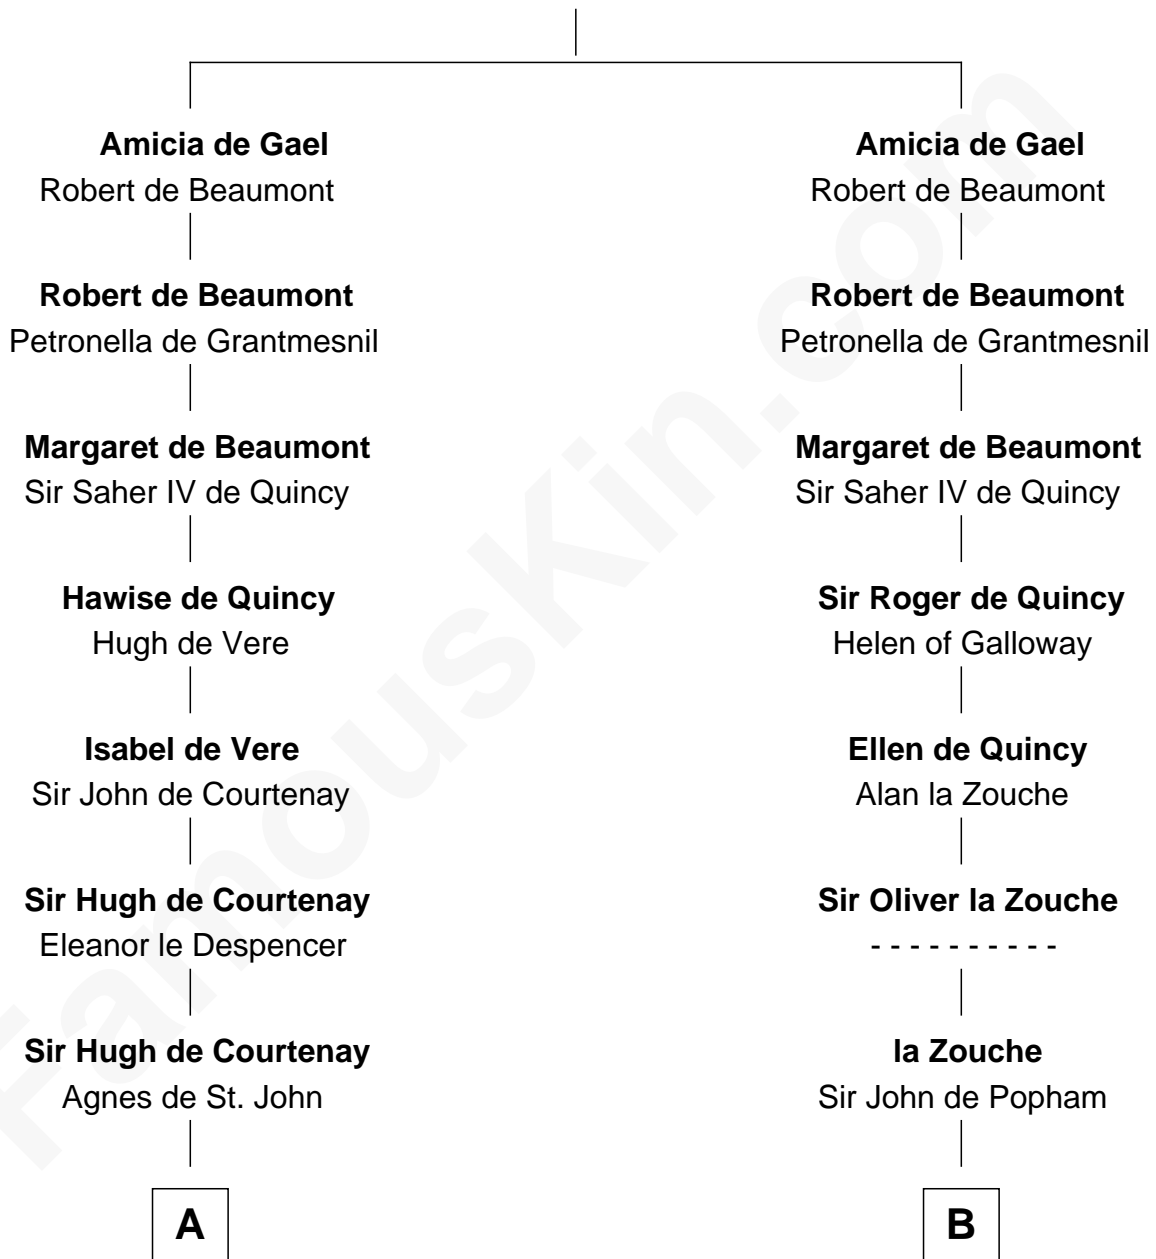

**FamousKin.com**  
**Relationship Chart of**  
**William Henry Harrison**  
*9th U.S. President*

17th cousin 4 times removed of  
**Edmund Waller**  
*English Poet and Politician*

**Ralph de Gael**

-----

**C**

**Sarah Ludlow**  
Col. John Carter

**Col. Robert Carter**  
Elizabeth Landon

**Anne Carter**  
Benjamin Harrison

**Benjamin Harrison**  
Elizabeth Bassett

**William Henry Harrison**  
*9th U.S. President*