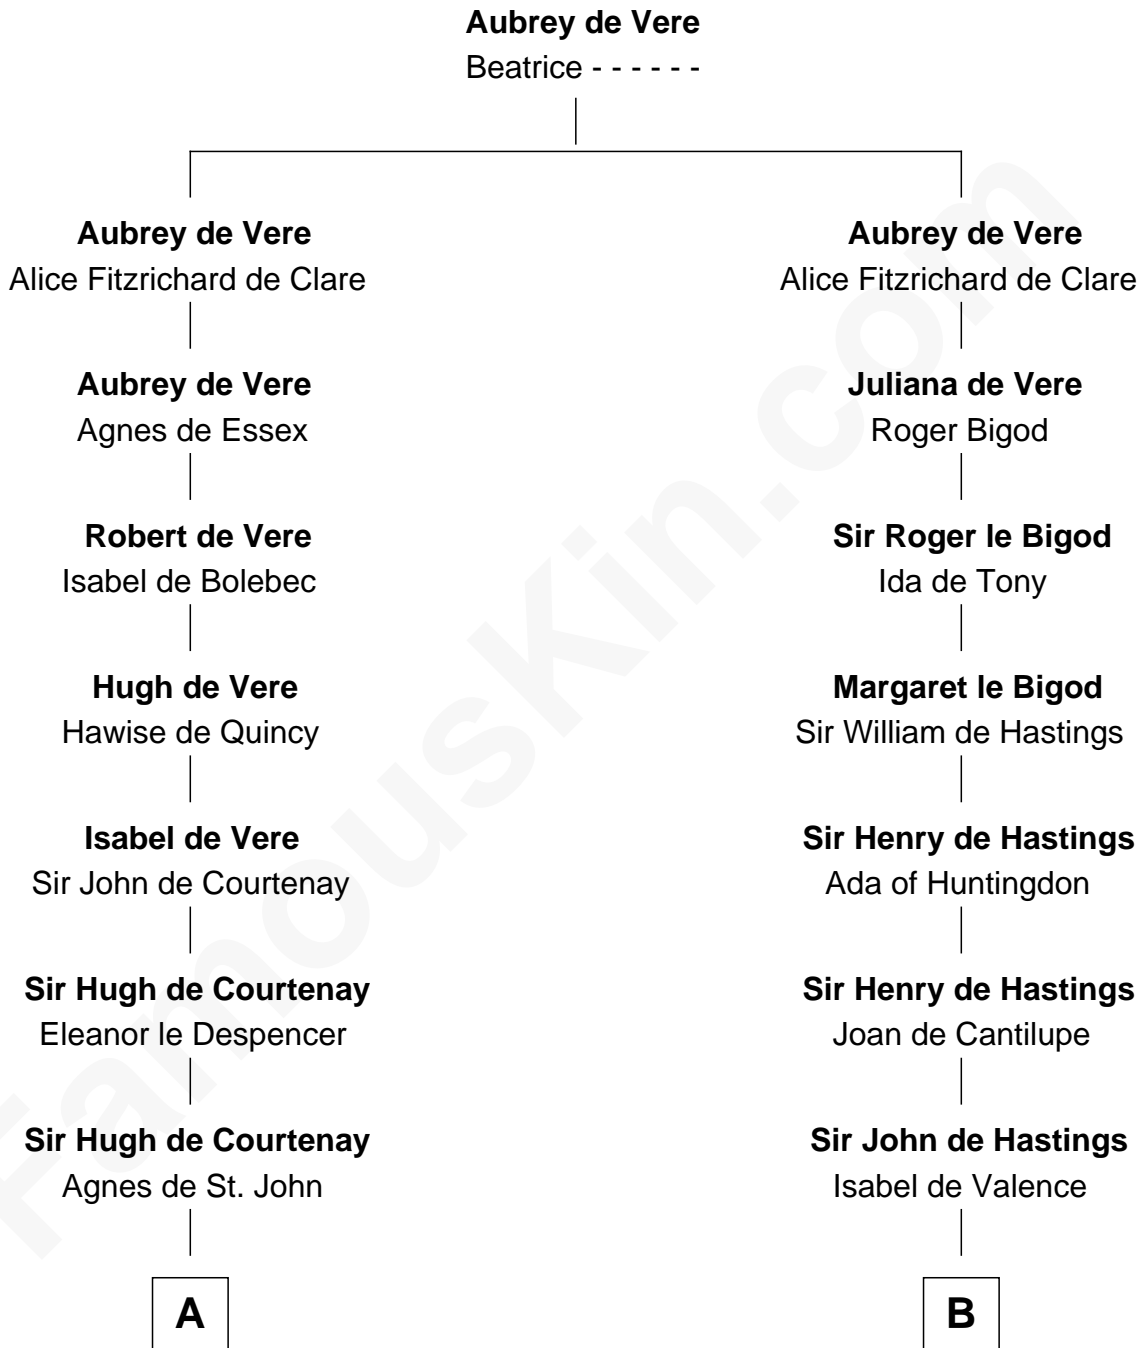

FamousKin.com
Relationship Chart of
William Henry Harrison
9th U.S. President

14th cousin 7 times removed of

Catherine Howard
5th Wife of King Henry VIII

C

Sarah Ludlow
Col. John Carter

Col. Robert Carter
Elizabeth Landon

Anne Carter
Benjamin Harrison

Benjamin Harrison
Elizabeth Bassett

William Henry Harrison
9th U.S. President

FamousKin.com