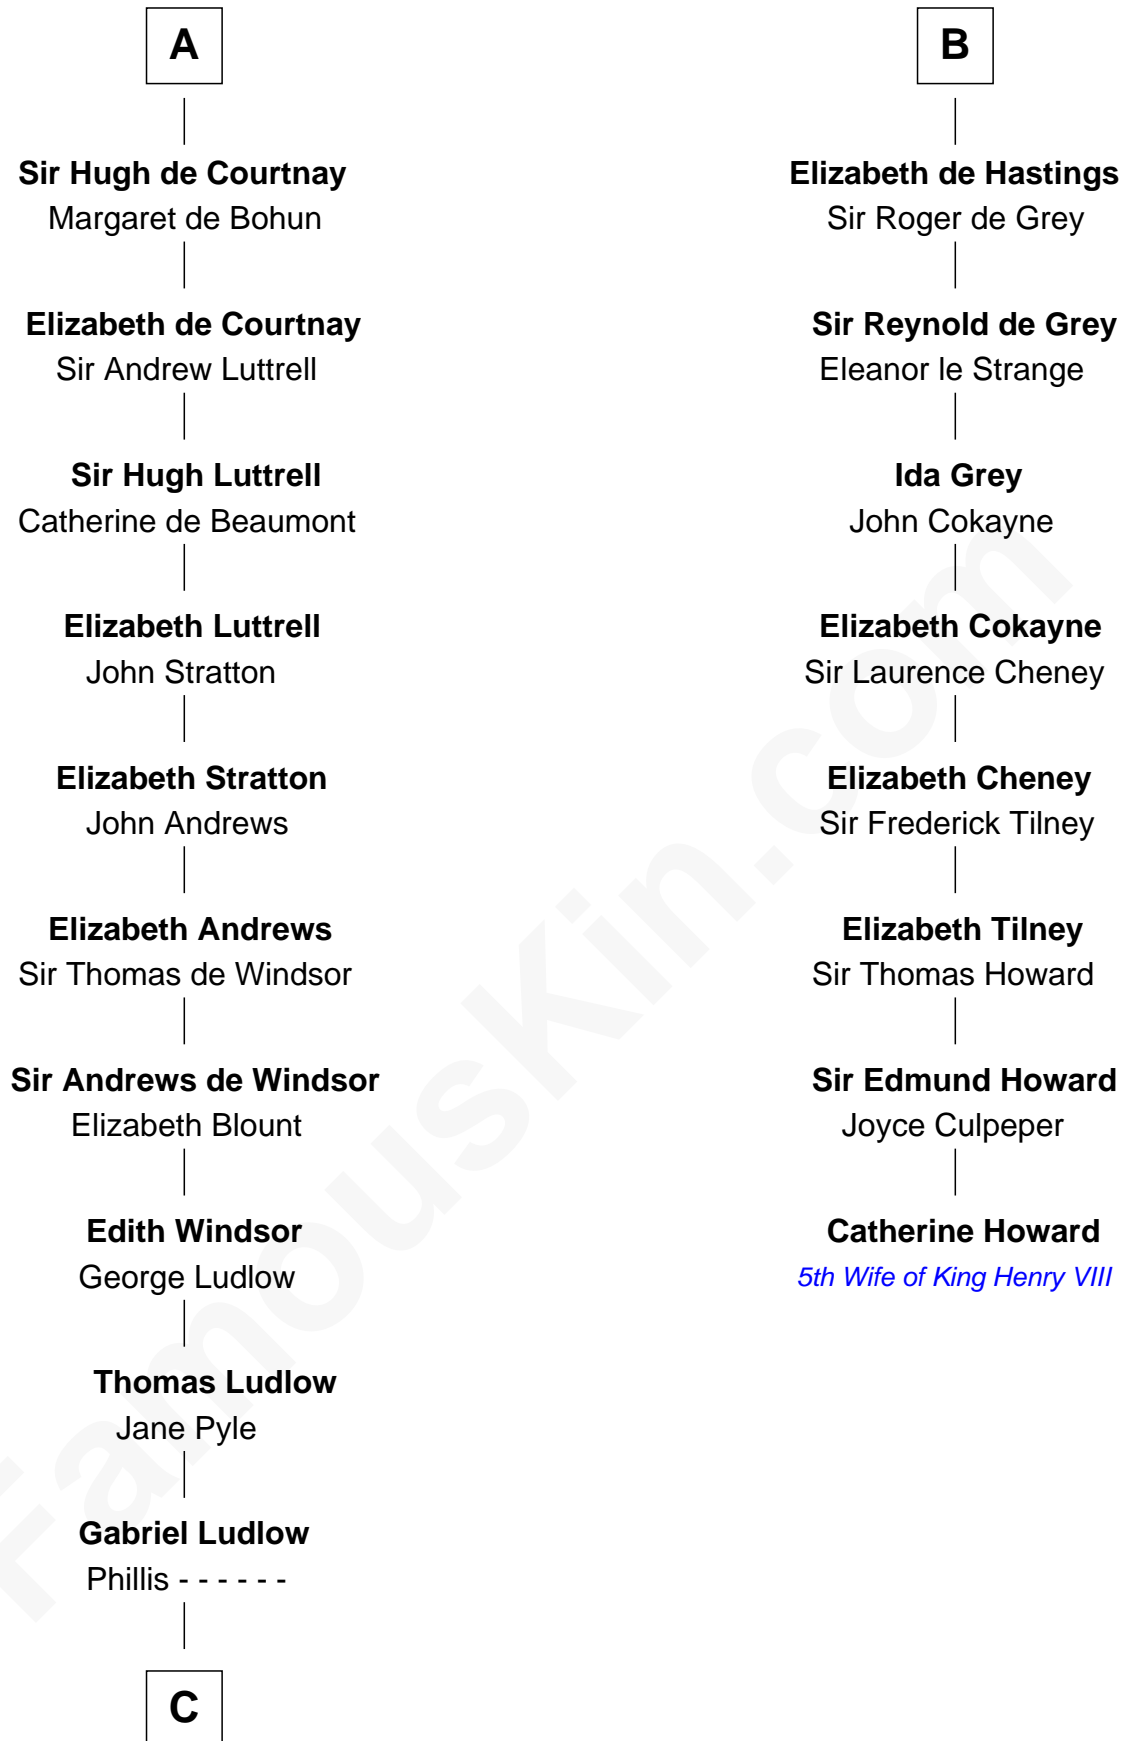

FamousKin.com
Relationship Chart of
William Henry Harrison
9th U.S. President

14th cousin 7 times removed of

Catherine Howard
5th Wife of King Henry VIII

C

Sarah Ludlow
Col. John Carter

Col. Robert Carter
Elizabeth Landon

Anne Carter
Benjamin Harrison

Benjamin Harrison
Elizabeth Bassett

William Henry Harrison
9th U.S. President

FamousKin.com