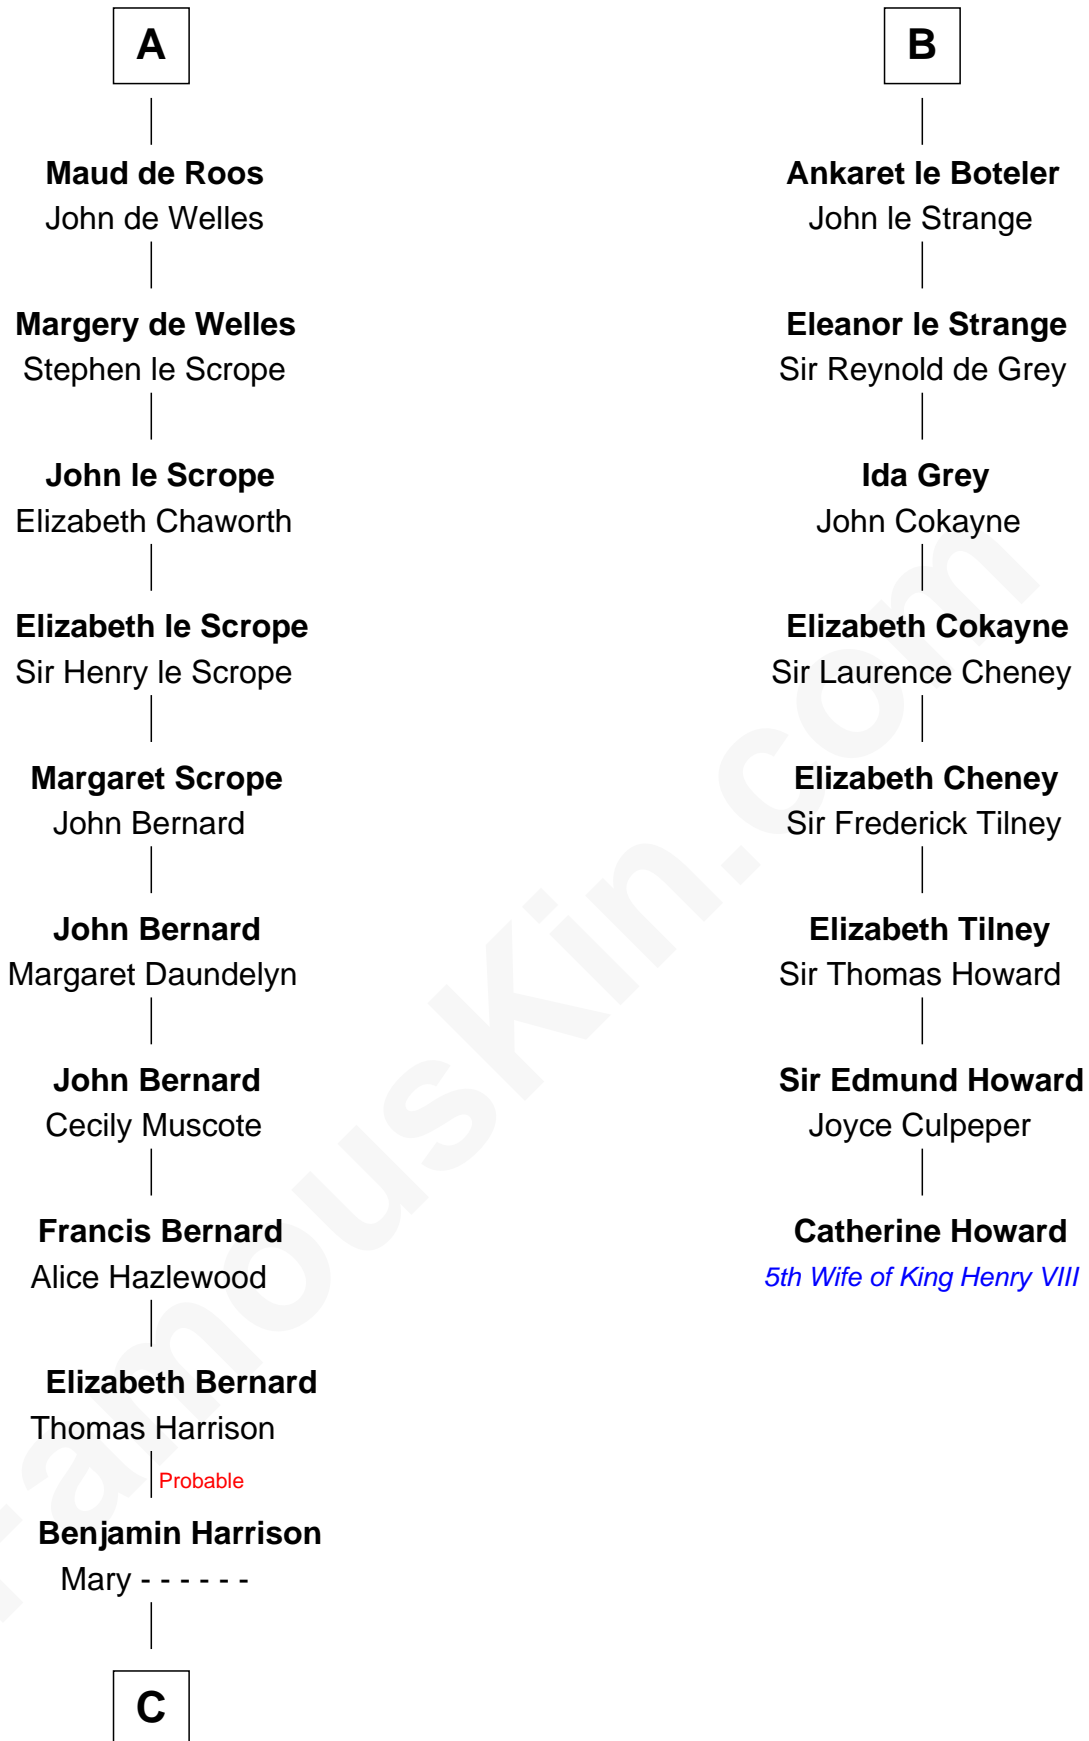

**FamousKin.com**  
**Relationship Chart of**  
**William Henry Harrison**  
*9th U.S. President*

**14th cousin 7 times removed of**  
**Catherine Howard**  
*5th Wife of King Henry VIII*

**Simon I de St. Liz**  
Maud of Northumberland

**C**

—  
**Benjamin Harrison**

Hannah Churchill

—  
**Benjamin Harrison**

Elizabeth Burwell

—  
**Benjamin Harrison**

Anne Carter

—  
**Benjamin Harrison**

Elizabeth Bassett

—  
**William Henry Harrison**

*9th U.S. President*

FamousKin.com