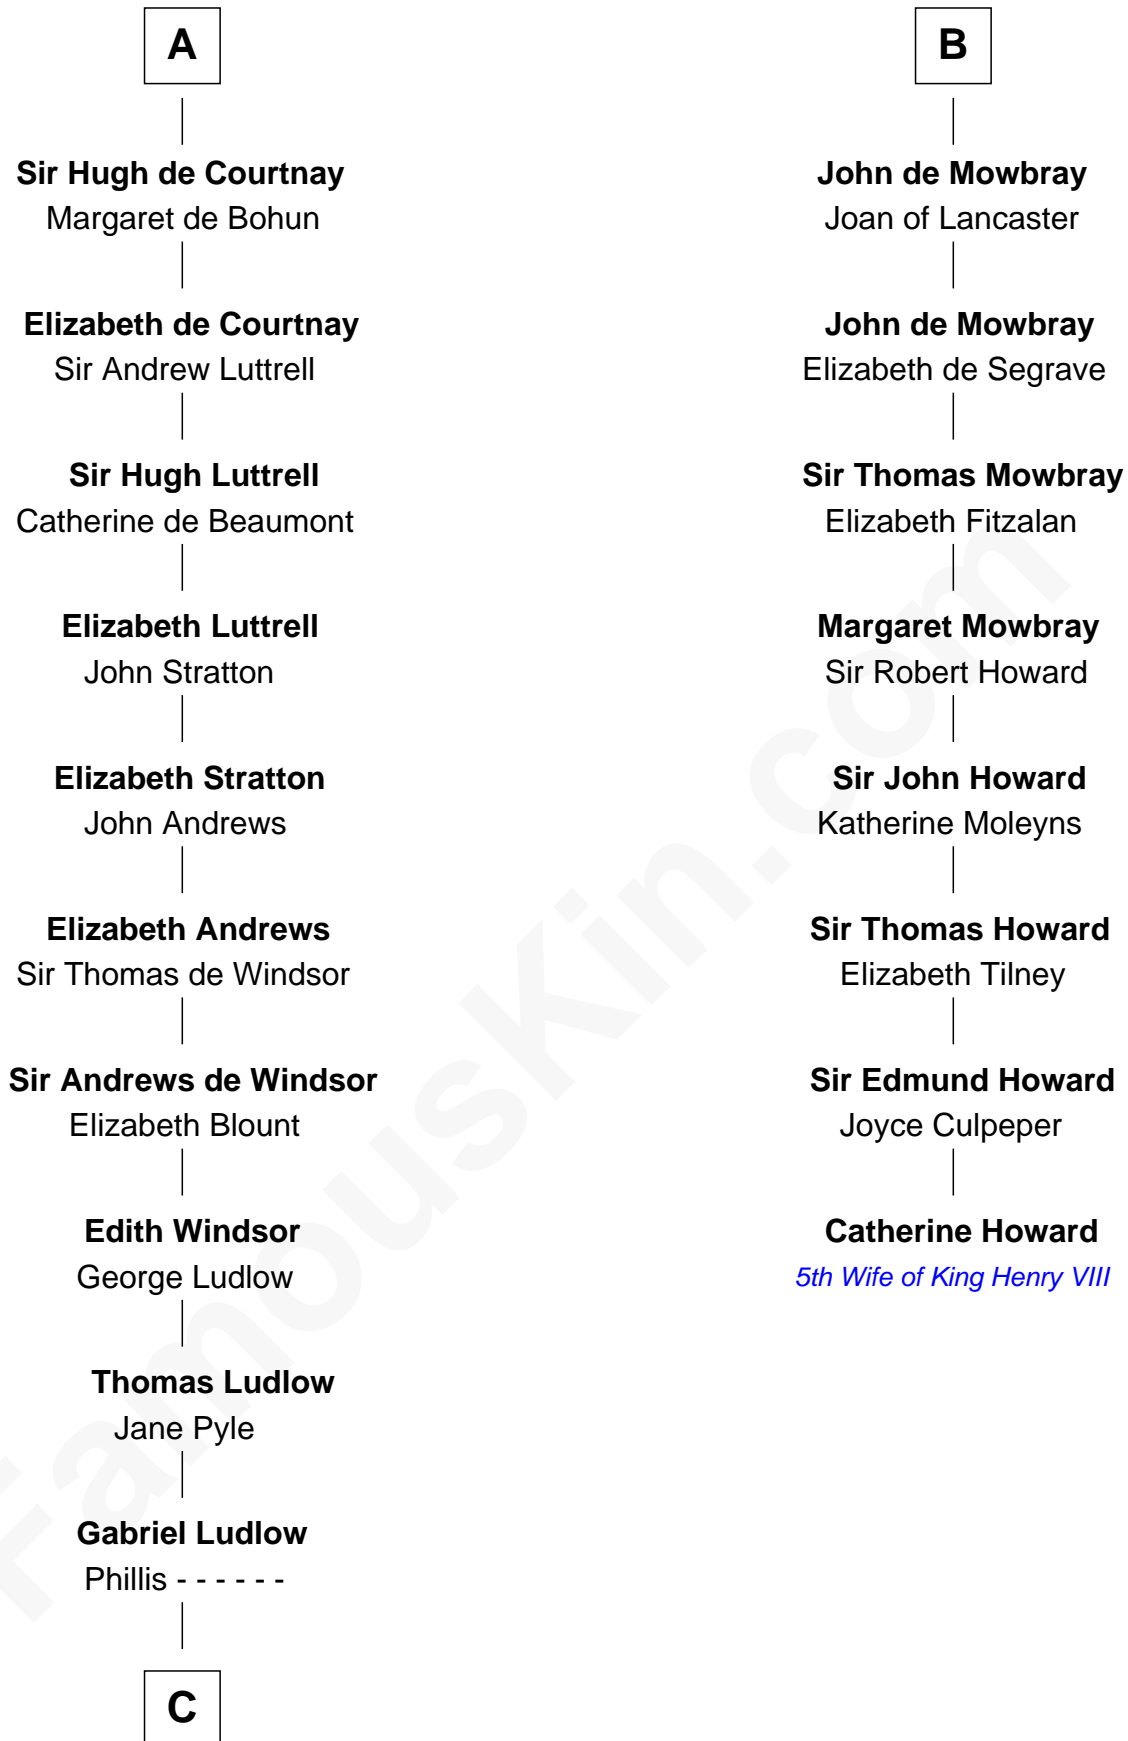

FamousKin.com
Relationship Chart of
William Henry Harrison
9th U.S. President

14th cousin 7 times removed of

Catherine Howard
5th Wife of King Henry VIII

Ralph de Gael

C

Sarah Ludlow
Col. John Carter

Col. Robert Carter
Elizabeth Landon

Anne Carter
Benjamin Harrison

Benjamin Harrison
Elizabeth Bassett

William Henry Harrison
9th U.S. President

FamousKin.com