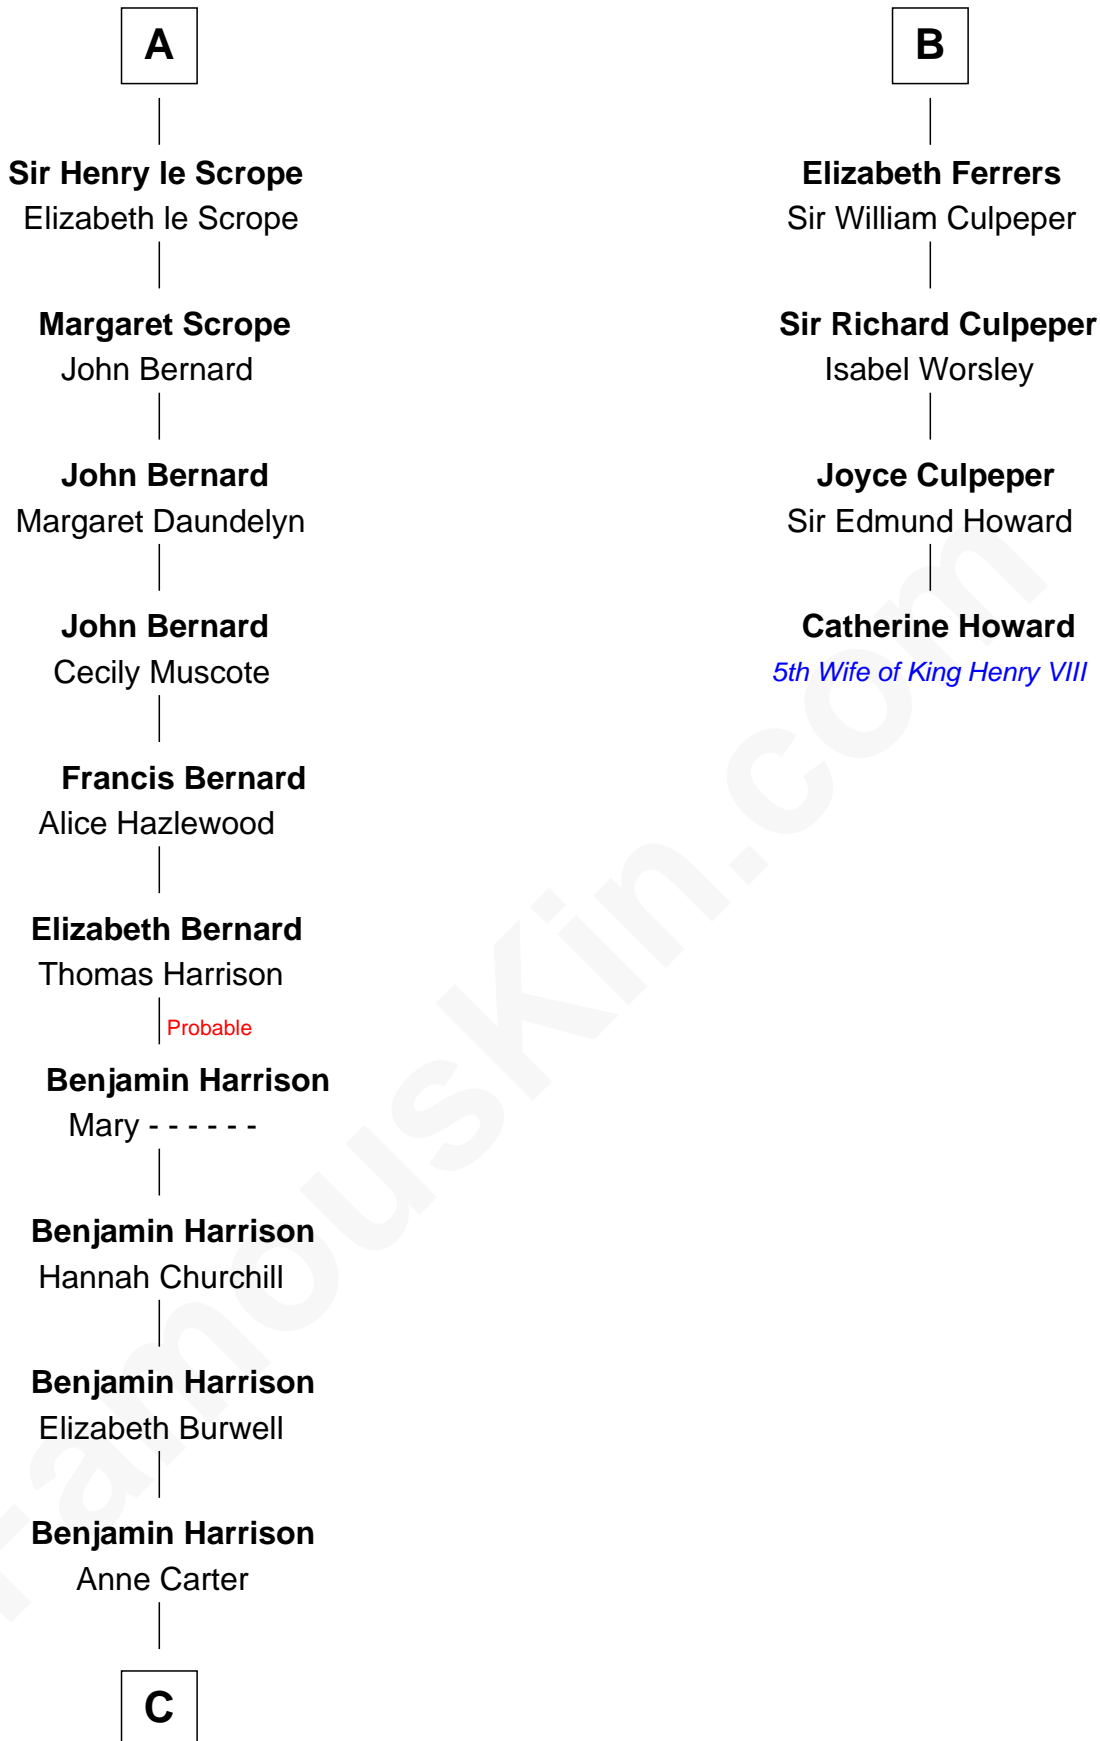

FamousKin.com
Relationship Chart of
William Henry Harrison
9th U.S. President

10th cousin 8 times removed of
Catherine Howard
5th Wife of King Henry VIII

C

Benjamin Harrison
Elizabeth Bassett

William Henry Harrison
9th U.S. President

FamousKin.com