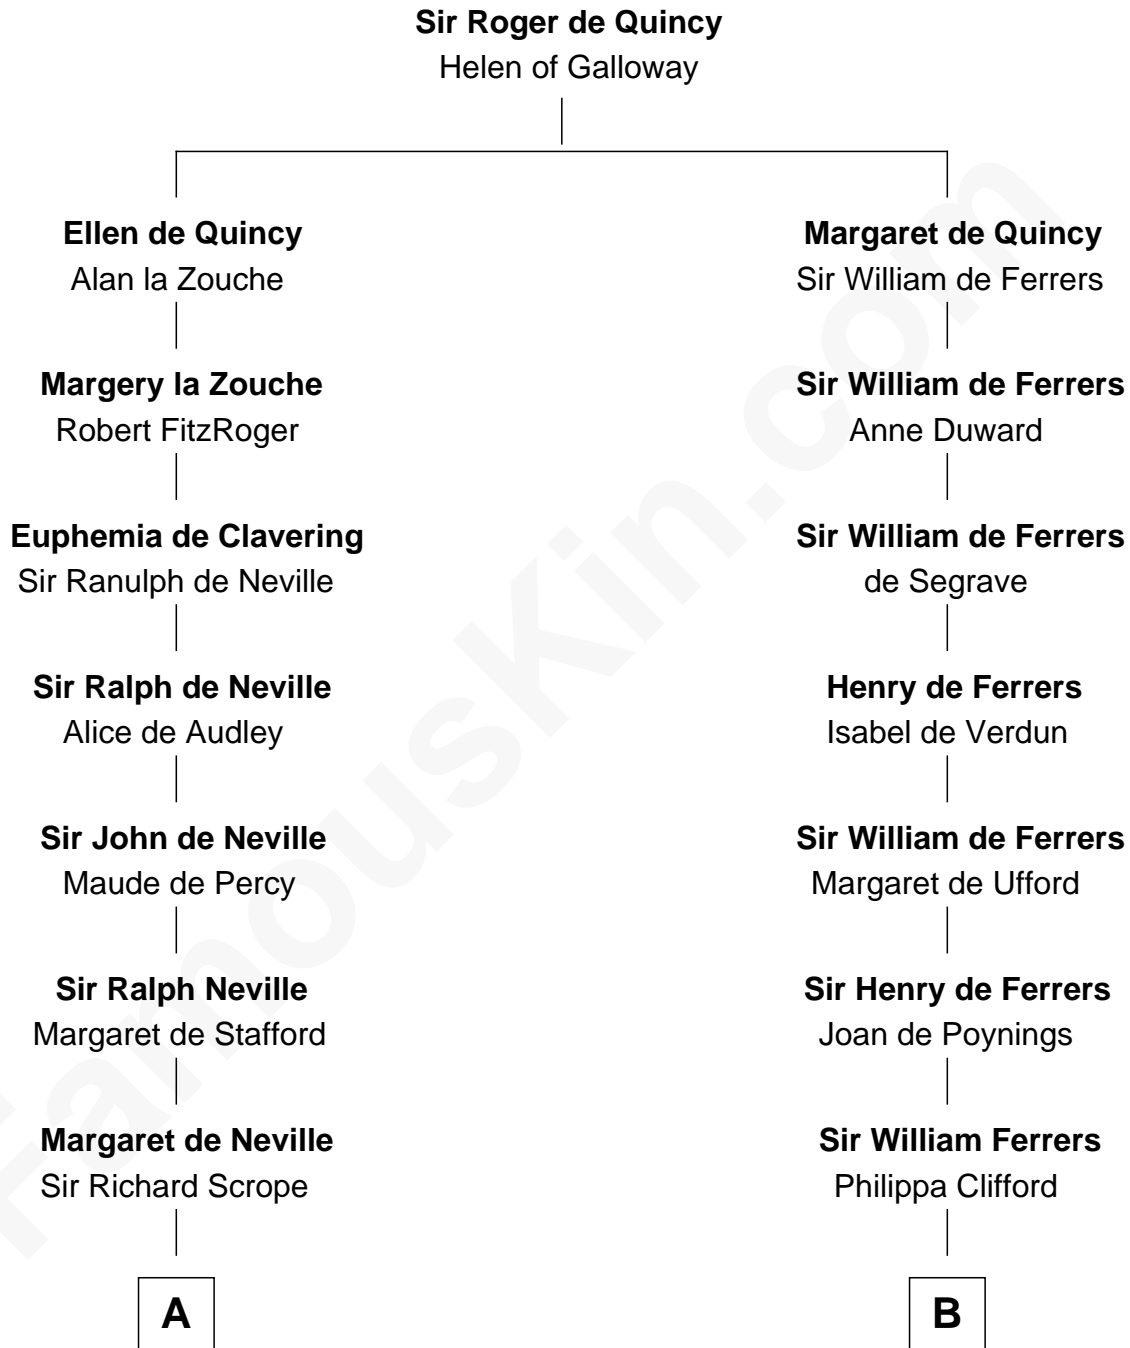

FamousKin.com
Relationship Chart of
William Henry Harrison
9th U.S. President

10th cousin 8 times removed of
Catherine Howard
5th Wife of King Henry VIII

C

Benjamin Harrison
Elizabeth Bassett

William Henry Harrison
9th U.S. President

FamousKin.com