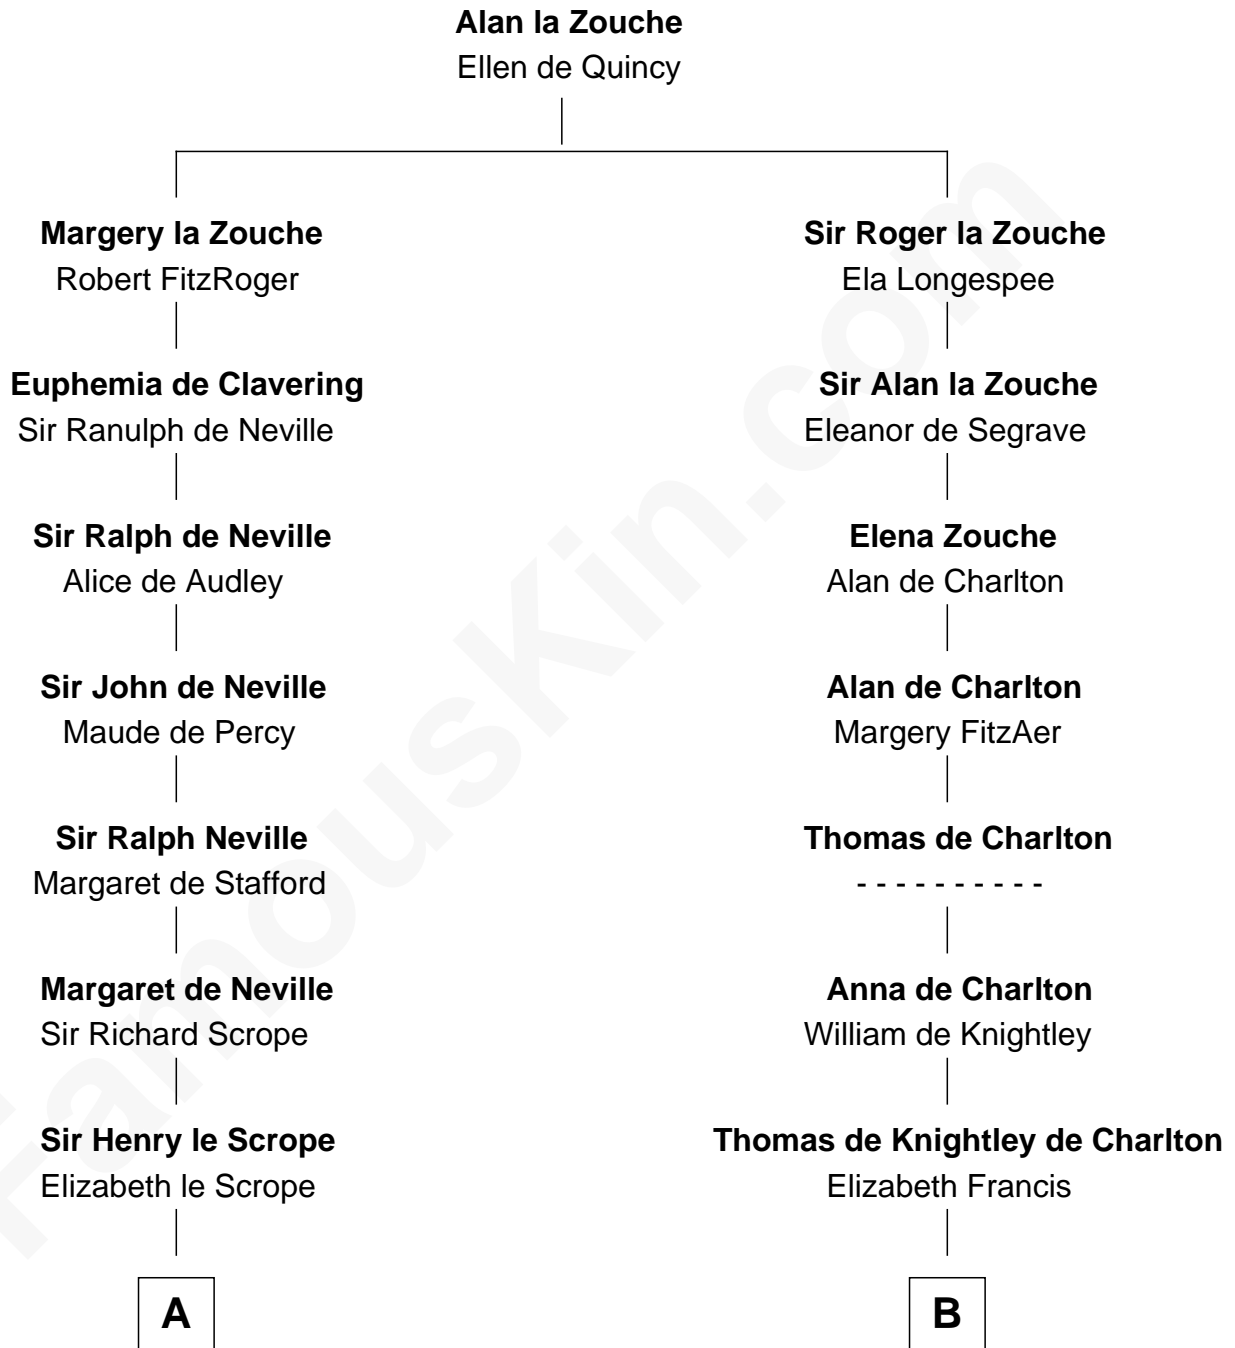

FamousKin.com
Relationship Chart of
William Henry Harrison
9th U.S. President

17th cousin 2 times removed of
Ralph Waldo Emerson
American Poet

C

Rev. William Emerson

Phebe Bliss

Rev. William Emerson

Ruth Haskins

Ralph Waldo Emerson

American Poet

FamousKin.com