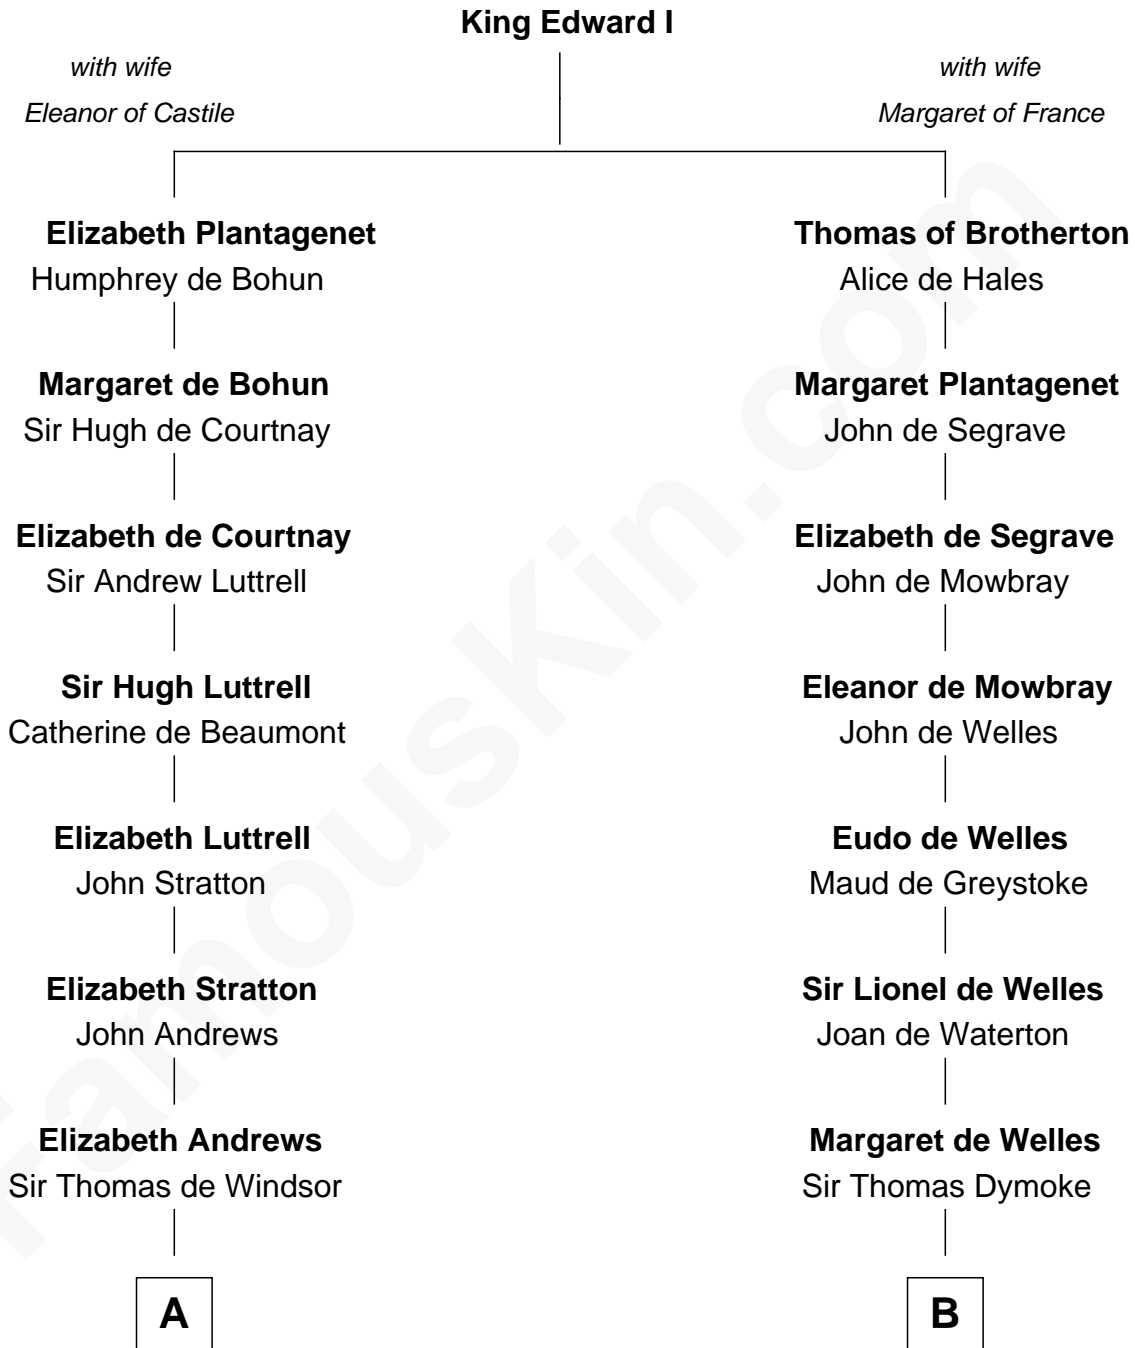

**FamousKin.com**  
**Relationship Chart of**  
**William Henry Harrison**  
*9th U.S. President*

15th cousin 3 times removed of  
**Ralph Waldo Emerson**  
*American Poet*

**C**

Rev. William Emerson

Ruth Haskins

Ralph Waldo Emerson

*American Poet*

FamousKin.com