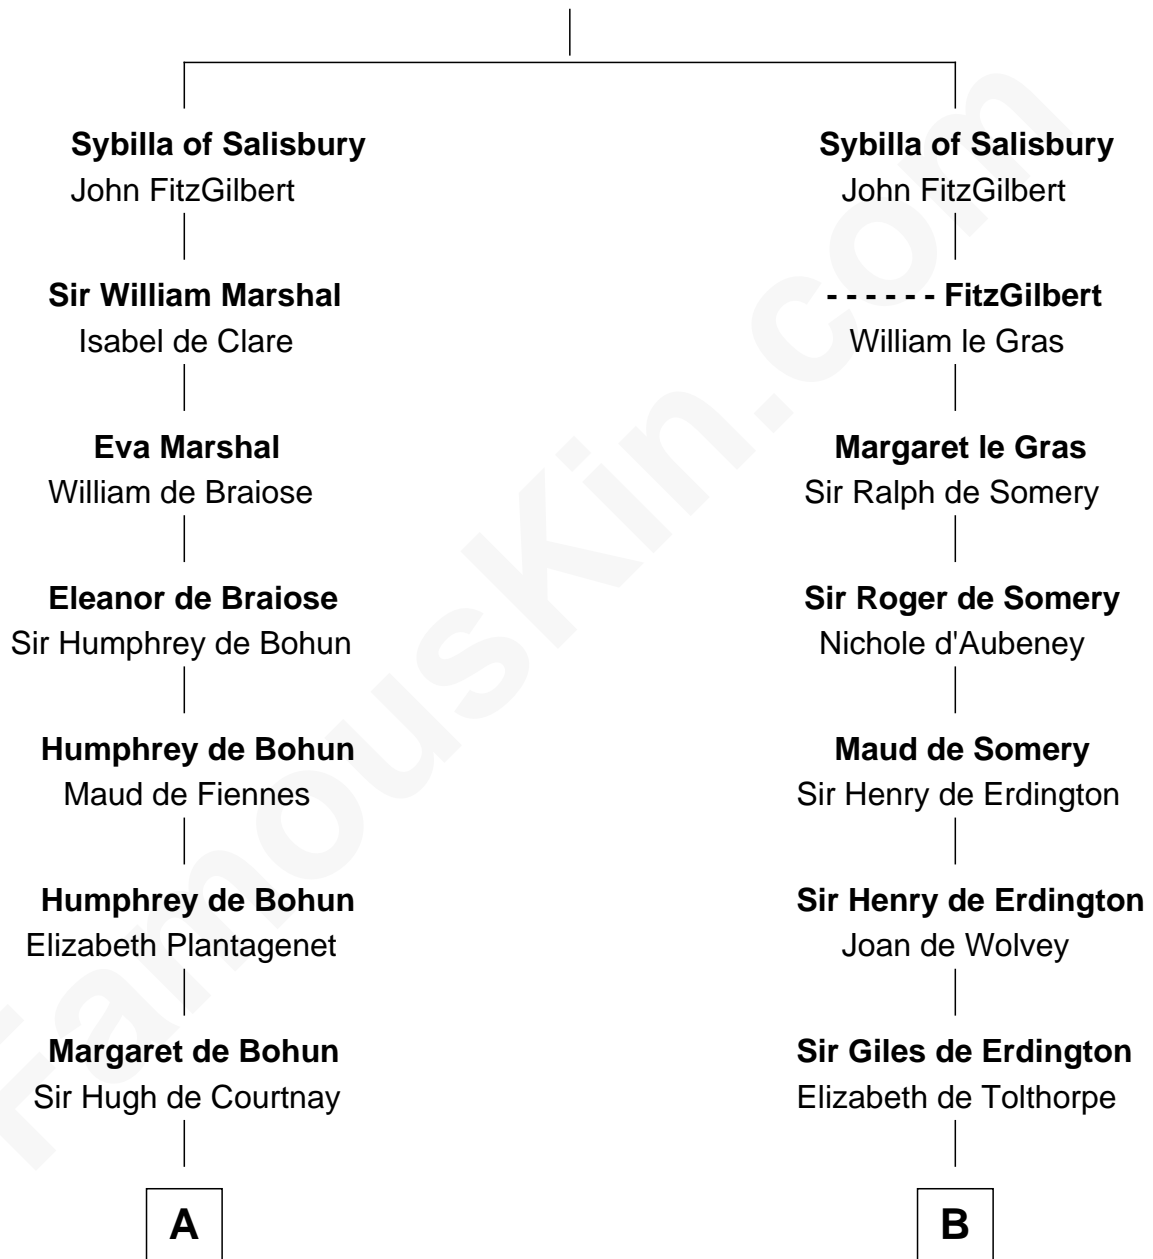

FamousKin.com
Relationship Chart of
William Henry Harrison
9th U.S. President

15th cousin 5 times removed of

Rev. John Whittingham
(c1616 - 1639) Great Migration Immigrant 1637

Walter of Salisbury

C

Col. Robert Carter

Elizabeth Landon

Anne Carter

Benjamin Harrison

Benjamin Harrison

Elizabeth Bassett

William Henry Harrison

9th U.S. President

FamousKin.com