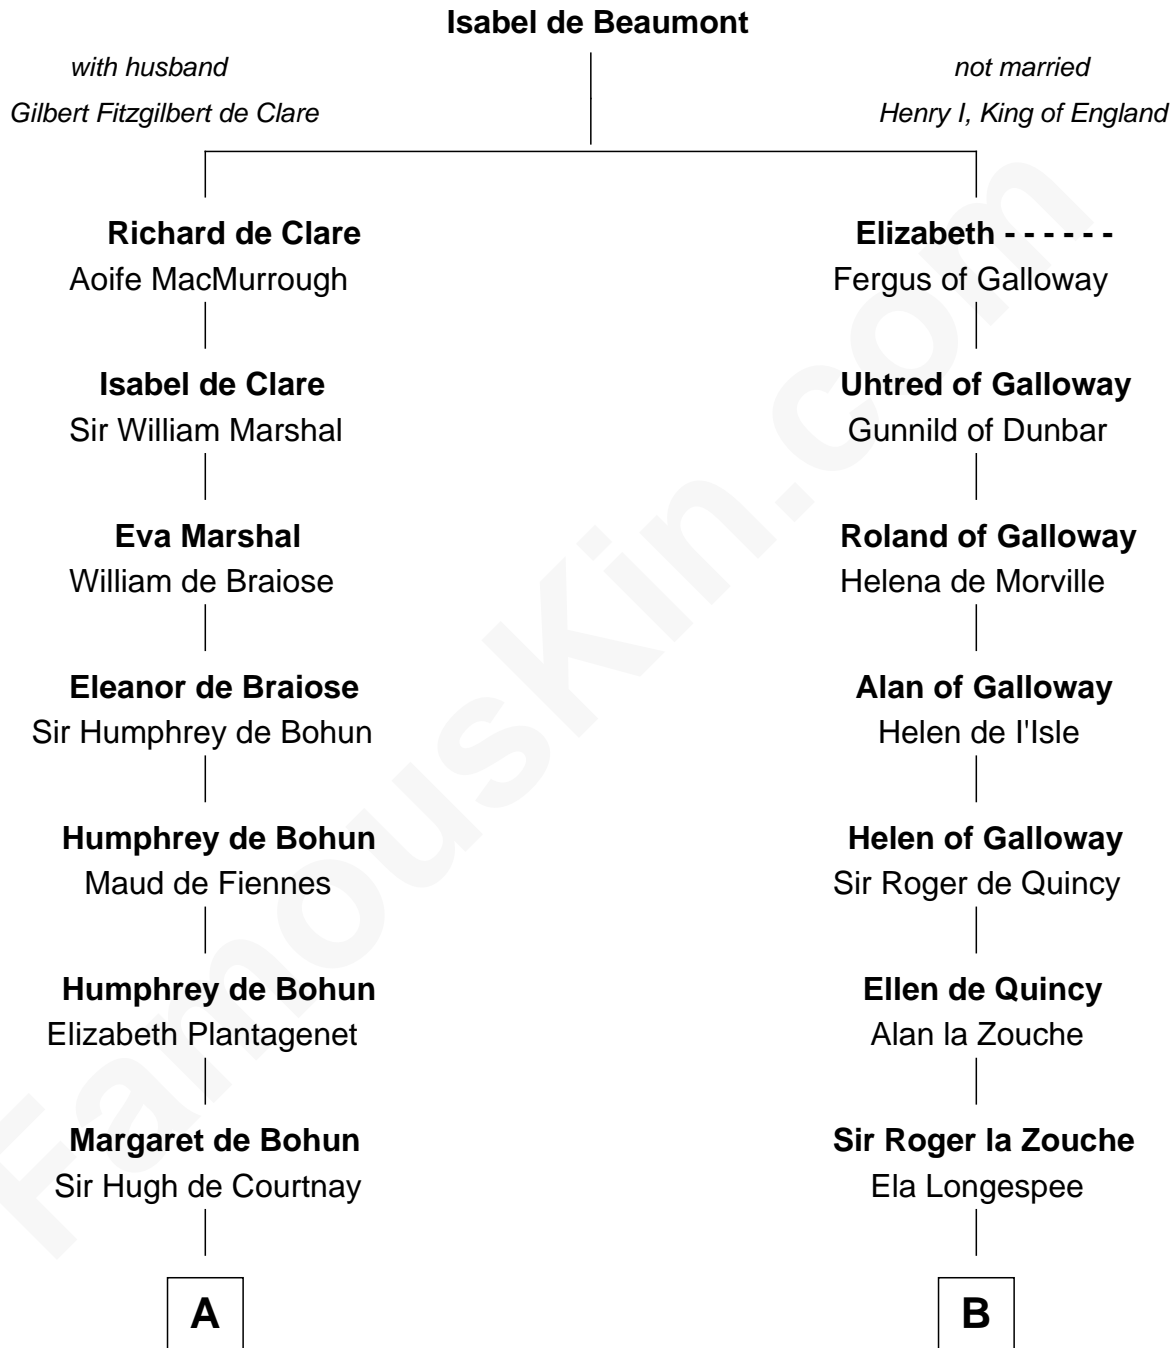

FamousKin.com
Relationship Chart of
William Henry Harrison
9th U.S. President

19th cousin 1 time removed of

Rev. John Whittingham
(c1616 - 1639) Great Migration Immigrant 1637

C

Col. Robert Carter
Elizabeth Landon

Anne Carter
Benjamin Harrison

Benjamin Harrison
Elizabeth Bassett

William Henry Harrison
9th U.S. President

D

Rev. Edward Bulkeley
Olive Irby

Elizabeth Bulkeley
Richard Whittingham

Rev. John Whittingham
Great Migration Immigrant 1637