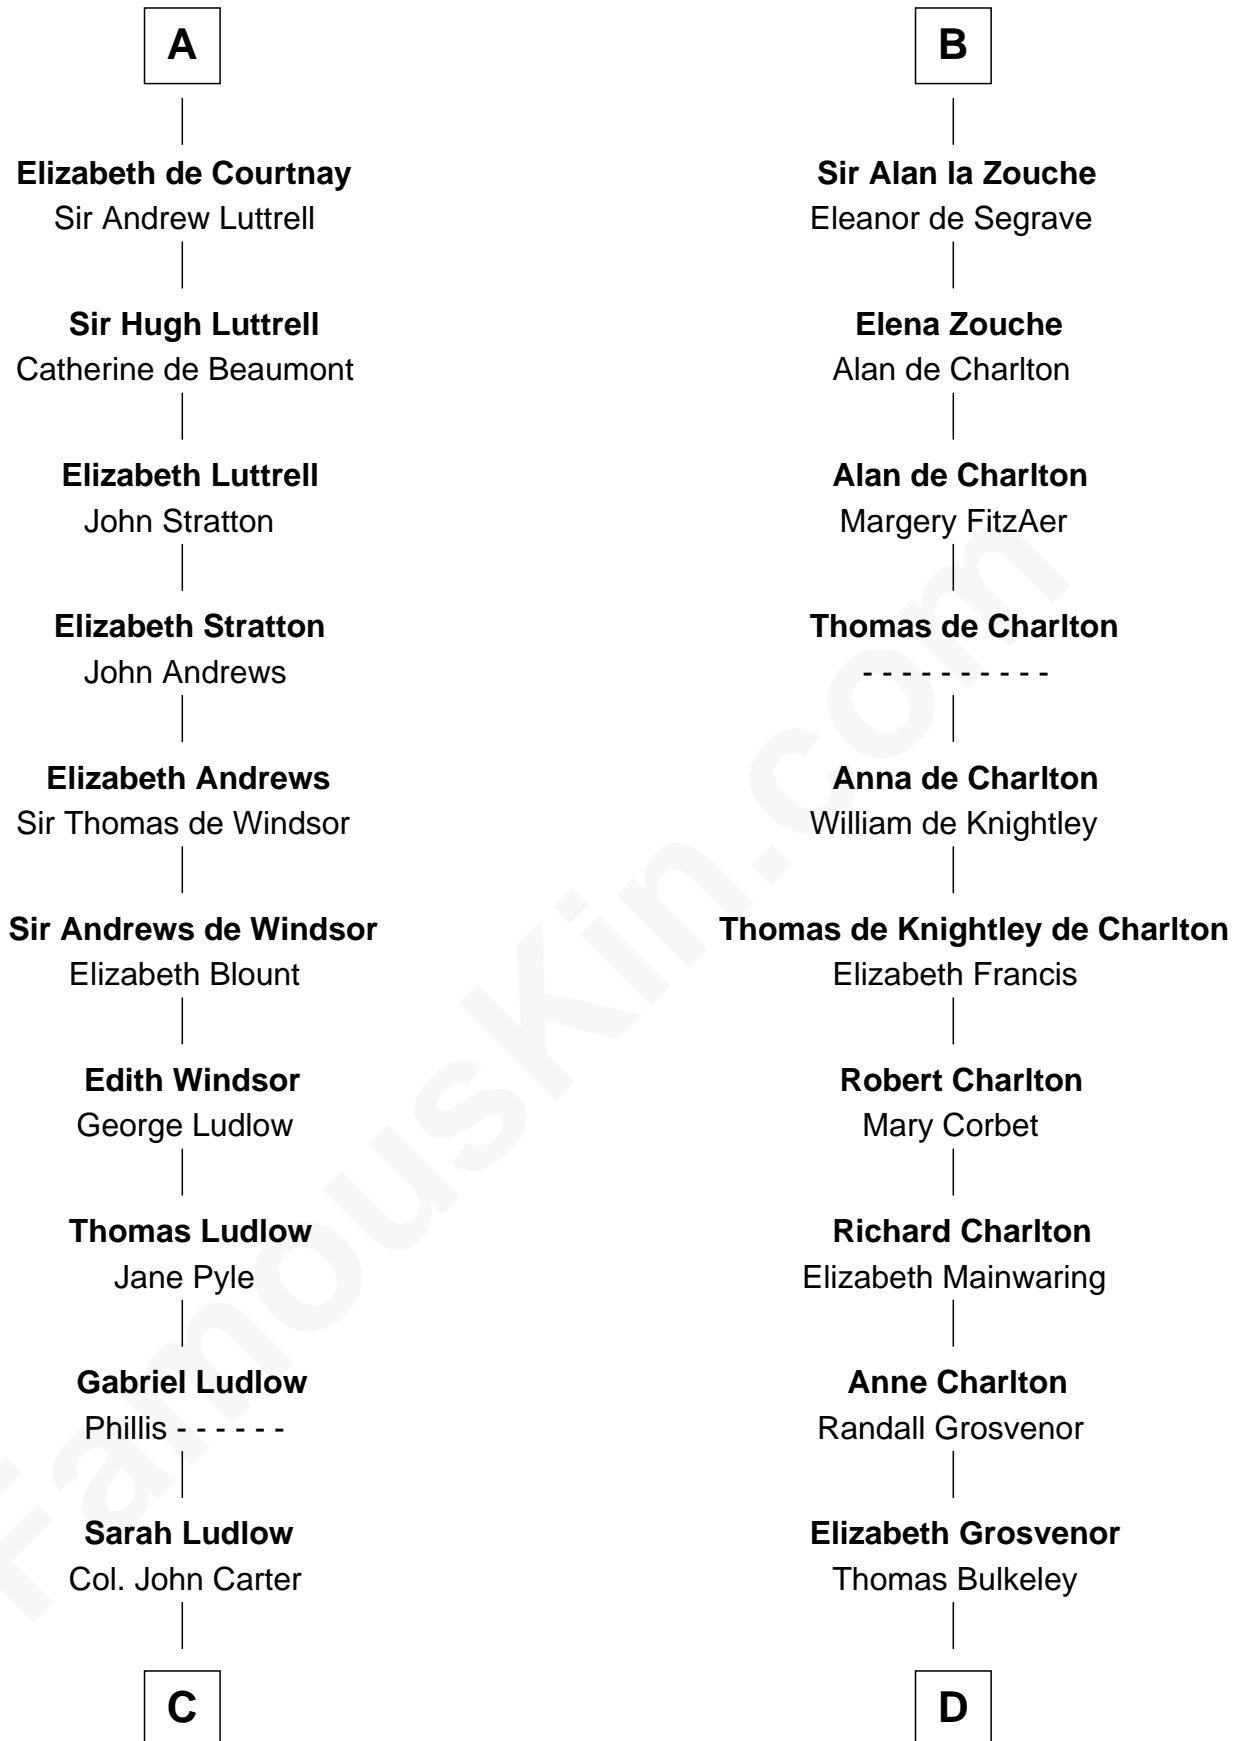

FamousKin.com
Relationship Chart of
William Henry Harrison
9th U.S. President

19th cousin 1 time removed of

Rev. John Whittingham
(c1616 - 1639) Great Migration Immigrant 1637

C

Col. Robert Carter
Elizabeth Landon

Anne Carter
Benjamin Harrison

Benjamin Harrison
Elizabeth Bassett

William Henry Harrison
9th U.S. President

D

Rev. Edward Bulkeley
Olive Irby

Elizabeth Bulkeley
Richard Whittingham

Rev. John Whittingham
Great Migration Immigrant 1637