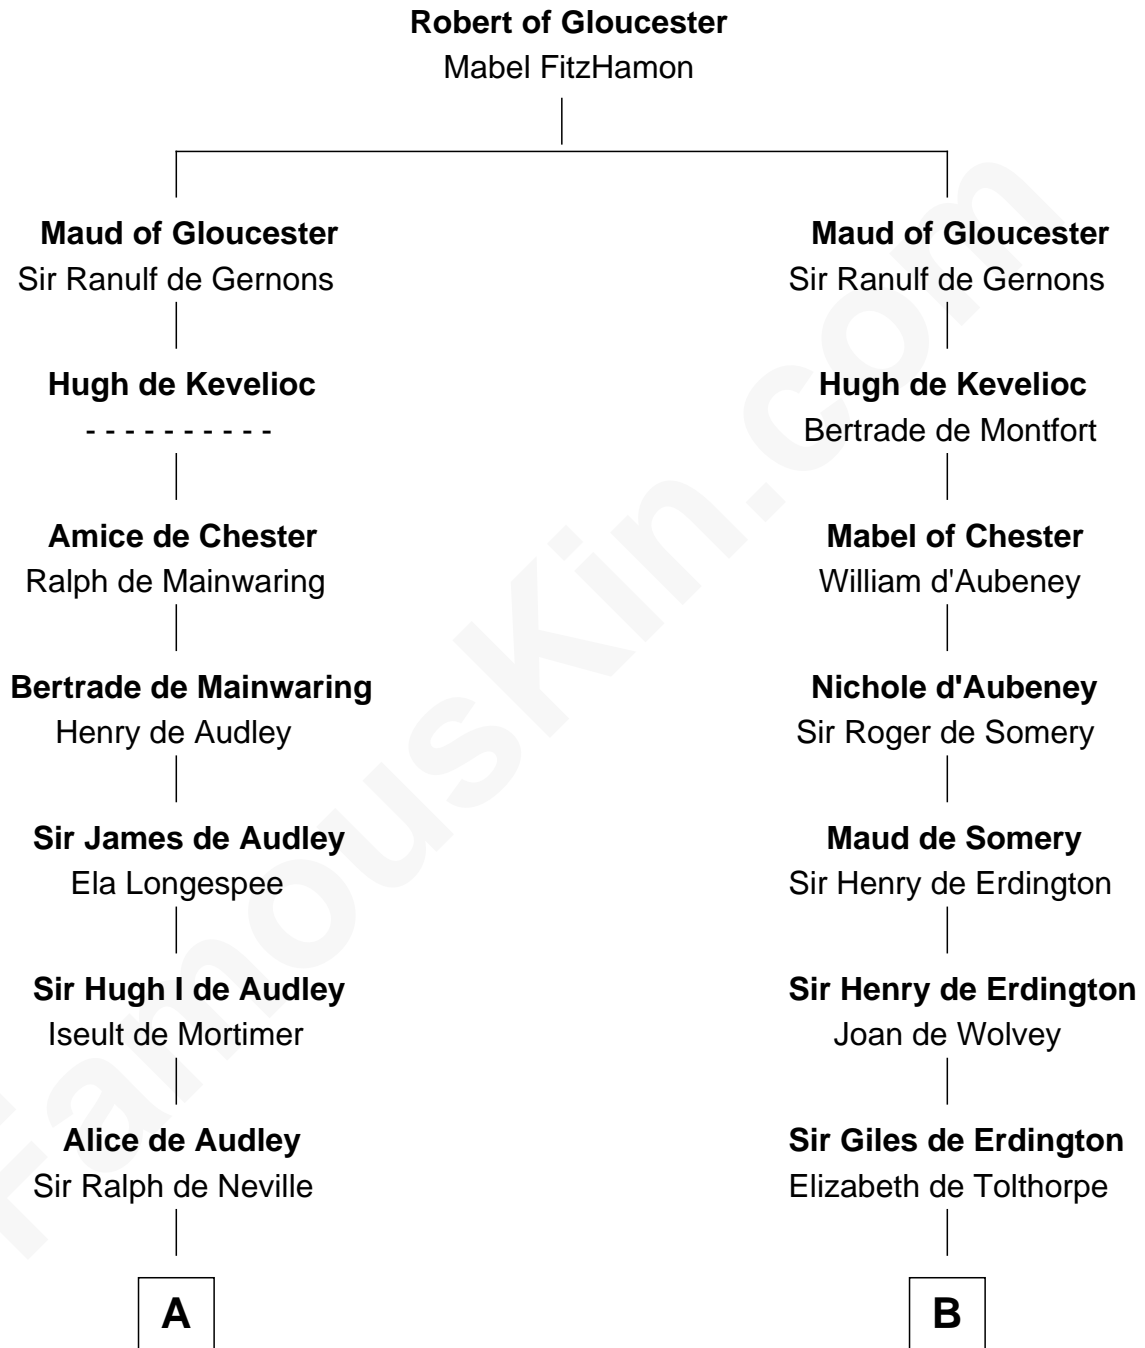

FamousKin.com
Relationship Chart of
William Henry Harrison
9th U.S. President

15th cousin 6 times removed of

Rev. John Whittingham
(c1616 - 1639) Great Migration Immigrant 1637

C

Benjamin Harrison

Hannah Churchill

Benjamin Harrison

Elizabeth Burwell

Benjamin Harrison

Anne Carter

Benjamin Harrison

Elizabeth Bassett

William Henry Harrison

9th U.S. President