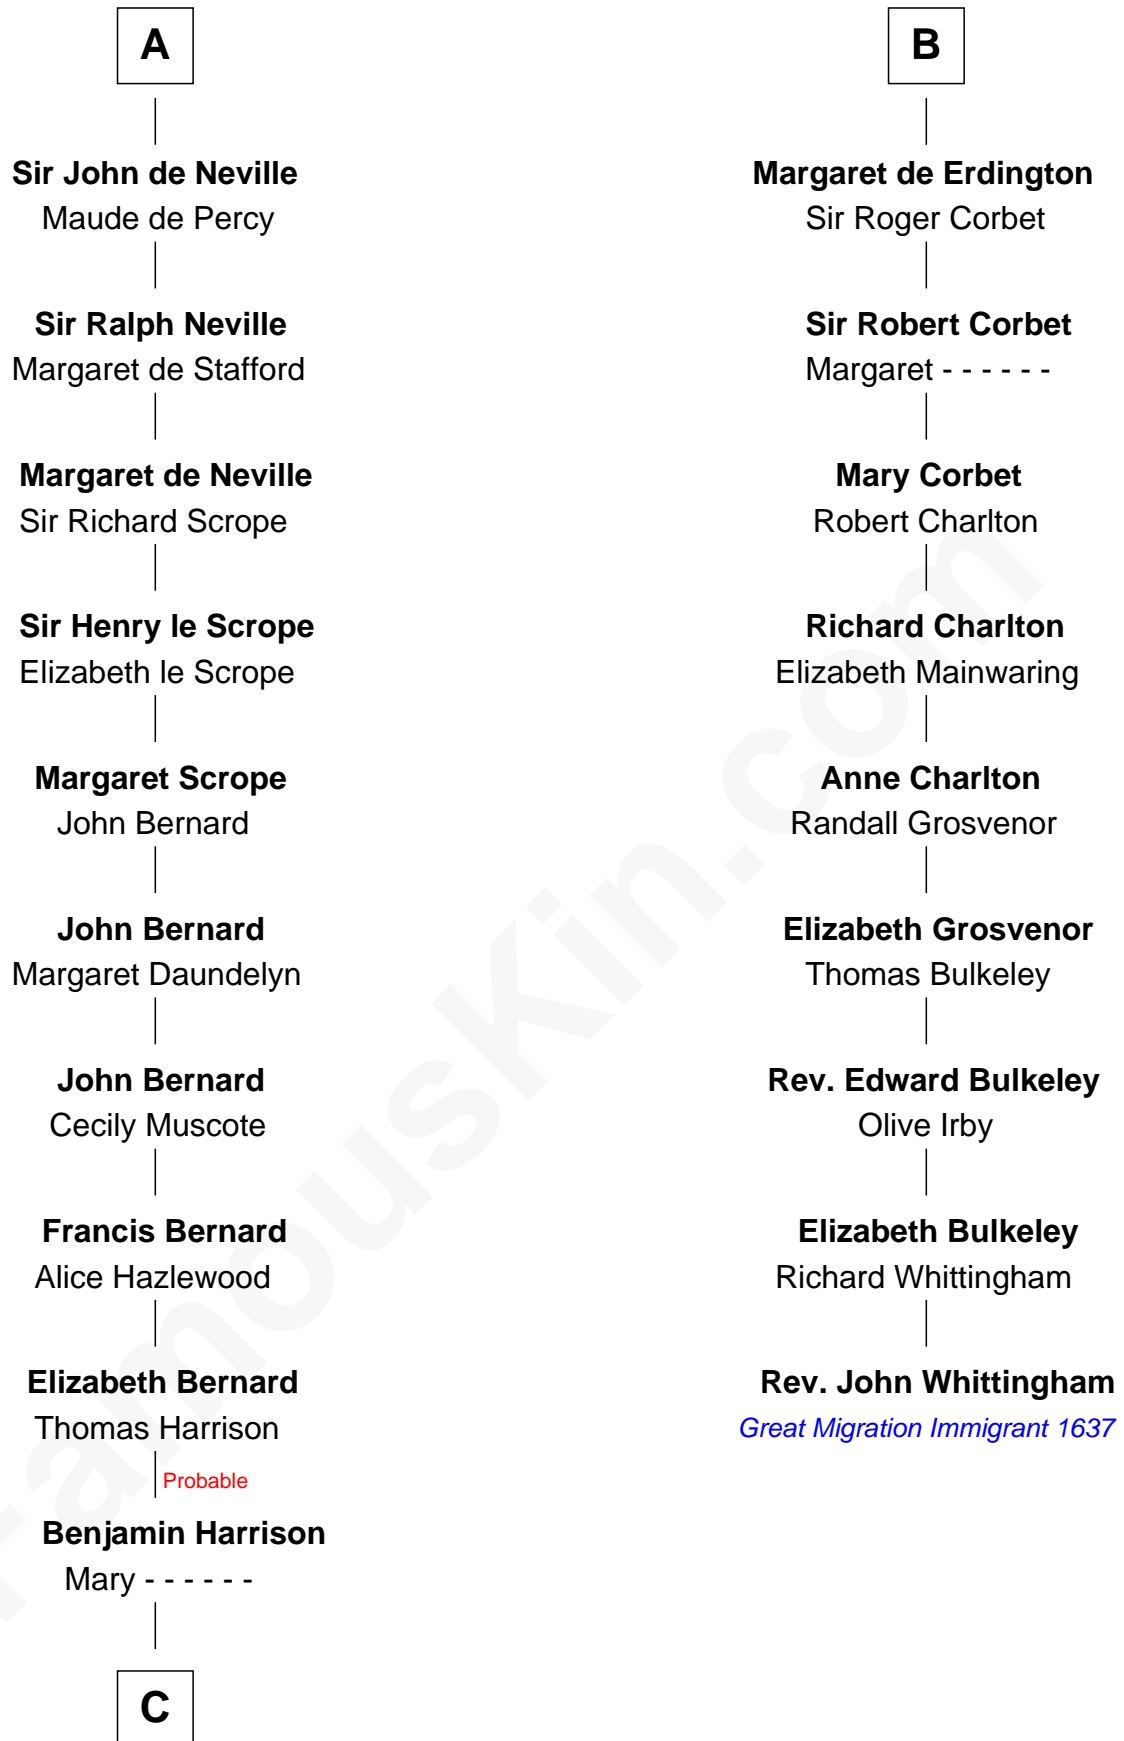

FamousKin.com
Relationship Chart of
William Henry Harrison
9th U.S. President

15th cousin 6 times removed of

Rev. John Whittingham
(c1616 - 1639) Great Migration Immigrant 1637

C

Benjamin Harrison

Hannah Churchill

Benjamin Harrison

Elizabeth Burwell

Benjamin Harrison

Anne Carter

Benjamin Harrison

Elizabeth Bassett

William Henry Harrison

9th U.S. President