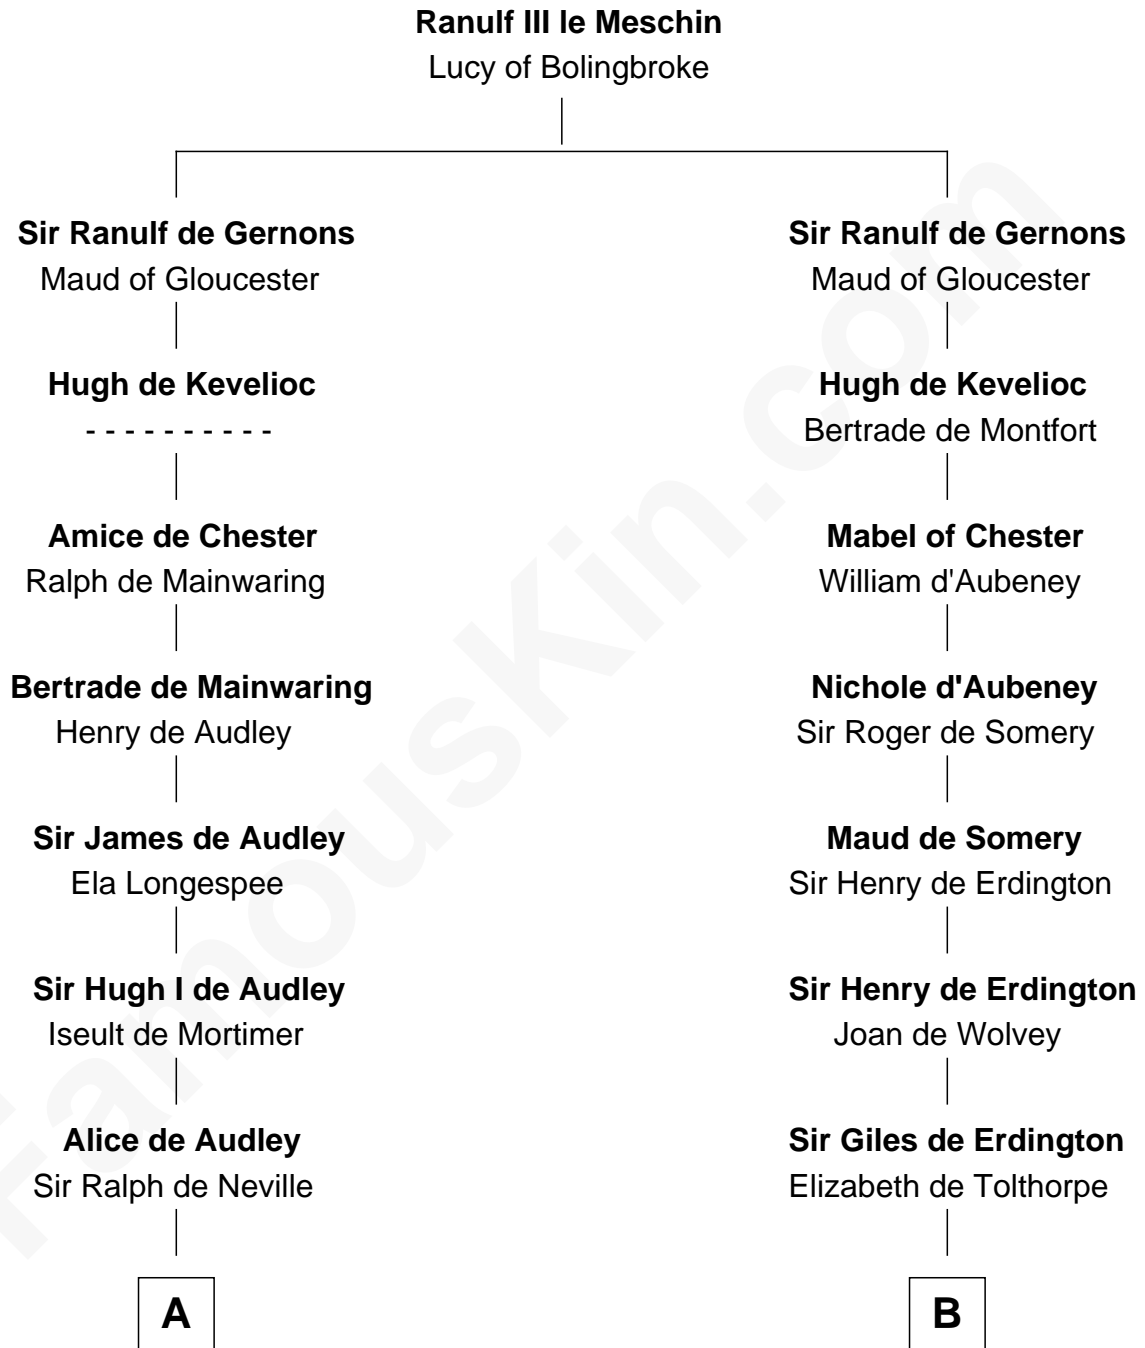

FamousKin.com
Relationship Chart of
William Henry Harrison
9th U.S. President

15th cousin 6 times removed of

Rev. John Whittingham
(c1616 - 1639) Great Migration Immigrant 1637

C

Benjamin Harrison

Hannah Churchill

Benjamin Harrison

Elizabeth Burwell

Benjamin Harrison

Anne Carter

Benjamin Harrison

Elizabeth Bassett

William Henry Harrison

9th U.S. President