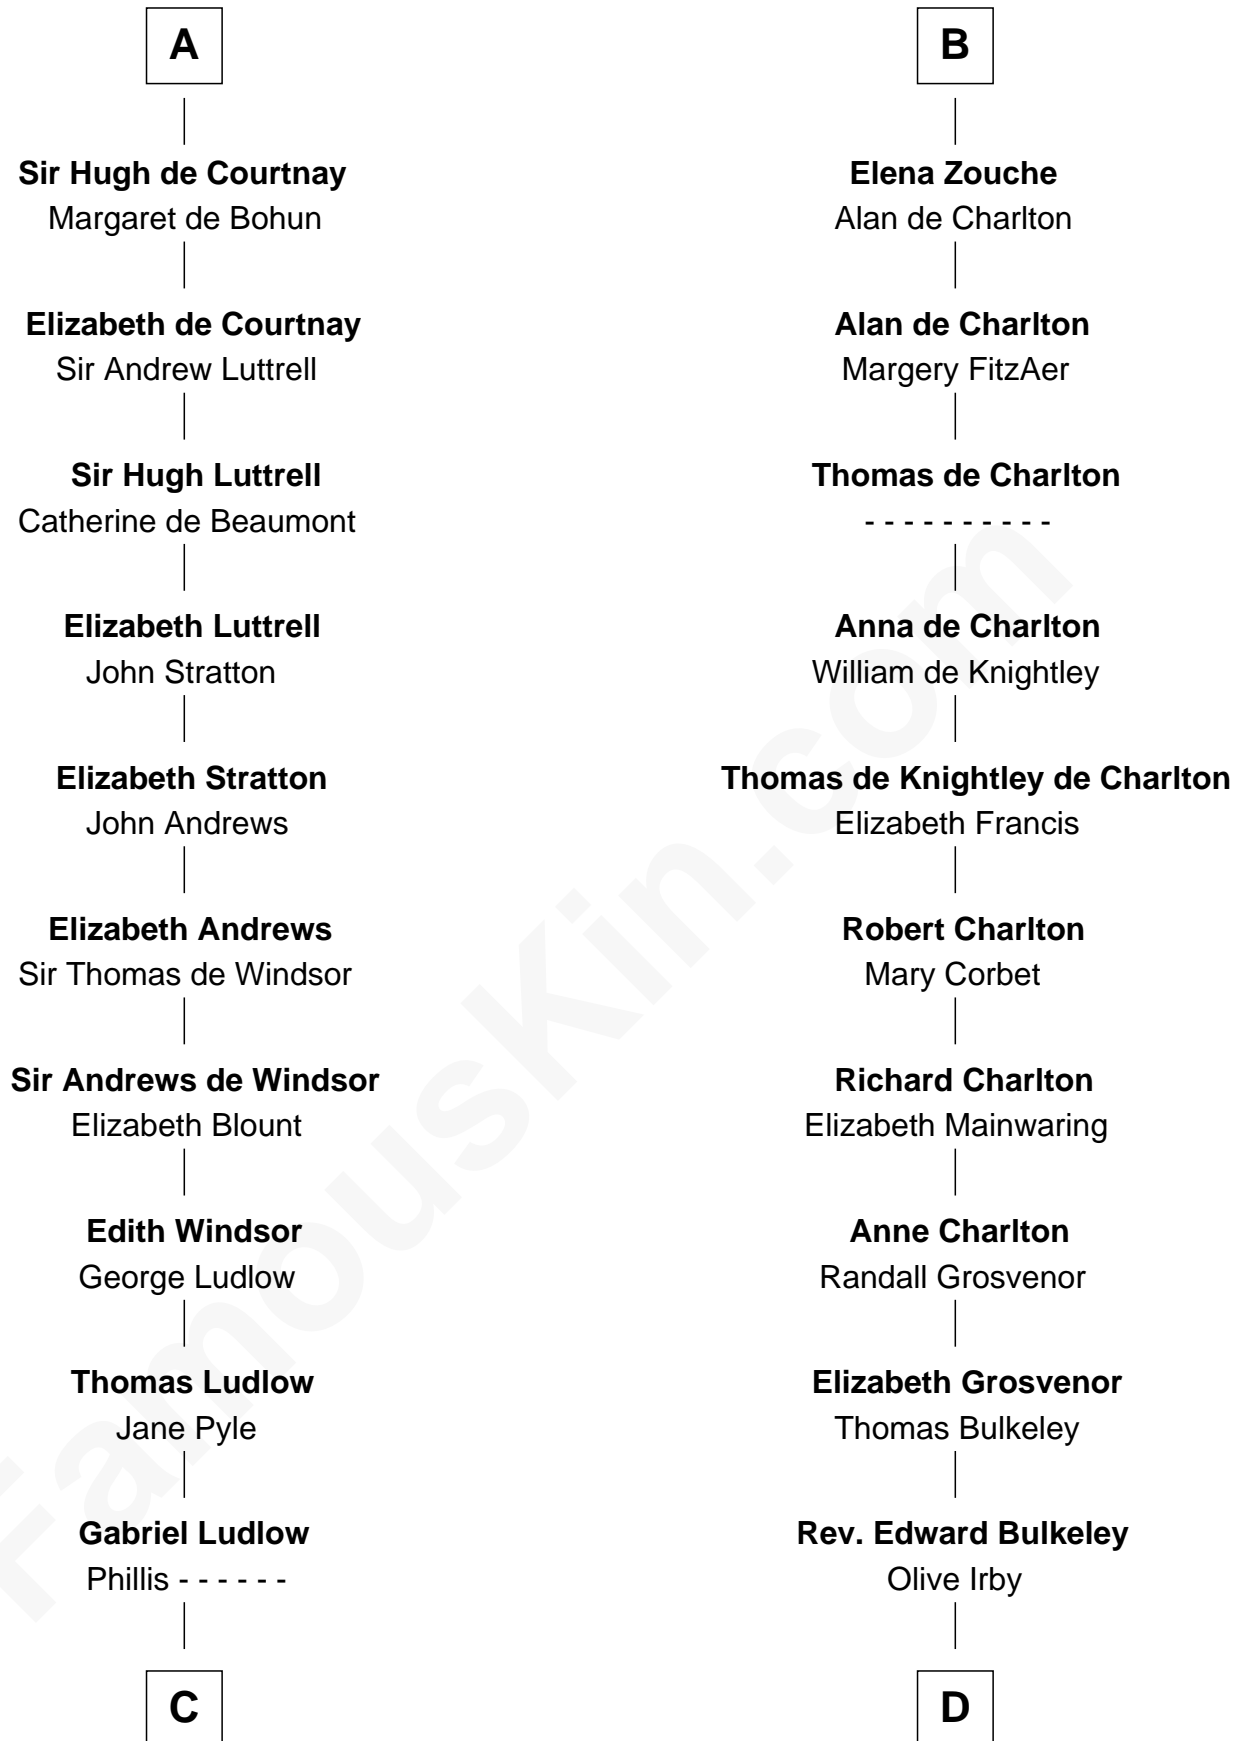

FamousKin.com
Relationship Chart of
William Henry Harrison
9th U.S. President

18th cousin 3 times removed of

Rev. John Whittingham
(c1616 - 1639) Great Migration Immigrant 1637

Ralph de Gael

C

Sarah Ludlow
Col. John Carter

Col. Robert Carter
Elizabeth Landon

Anne Carter
Benjamin Harrison

Benjamin Harrison
Elizabeth Bassett

William Henry Harrison
9th U.S. President

D

Elizabeth Bulkeley
Richard Whittingham

Rev. John Whittingham
Great Migration Immigrant 1637