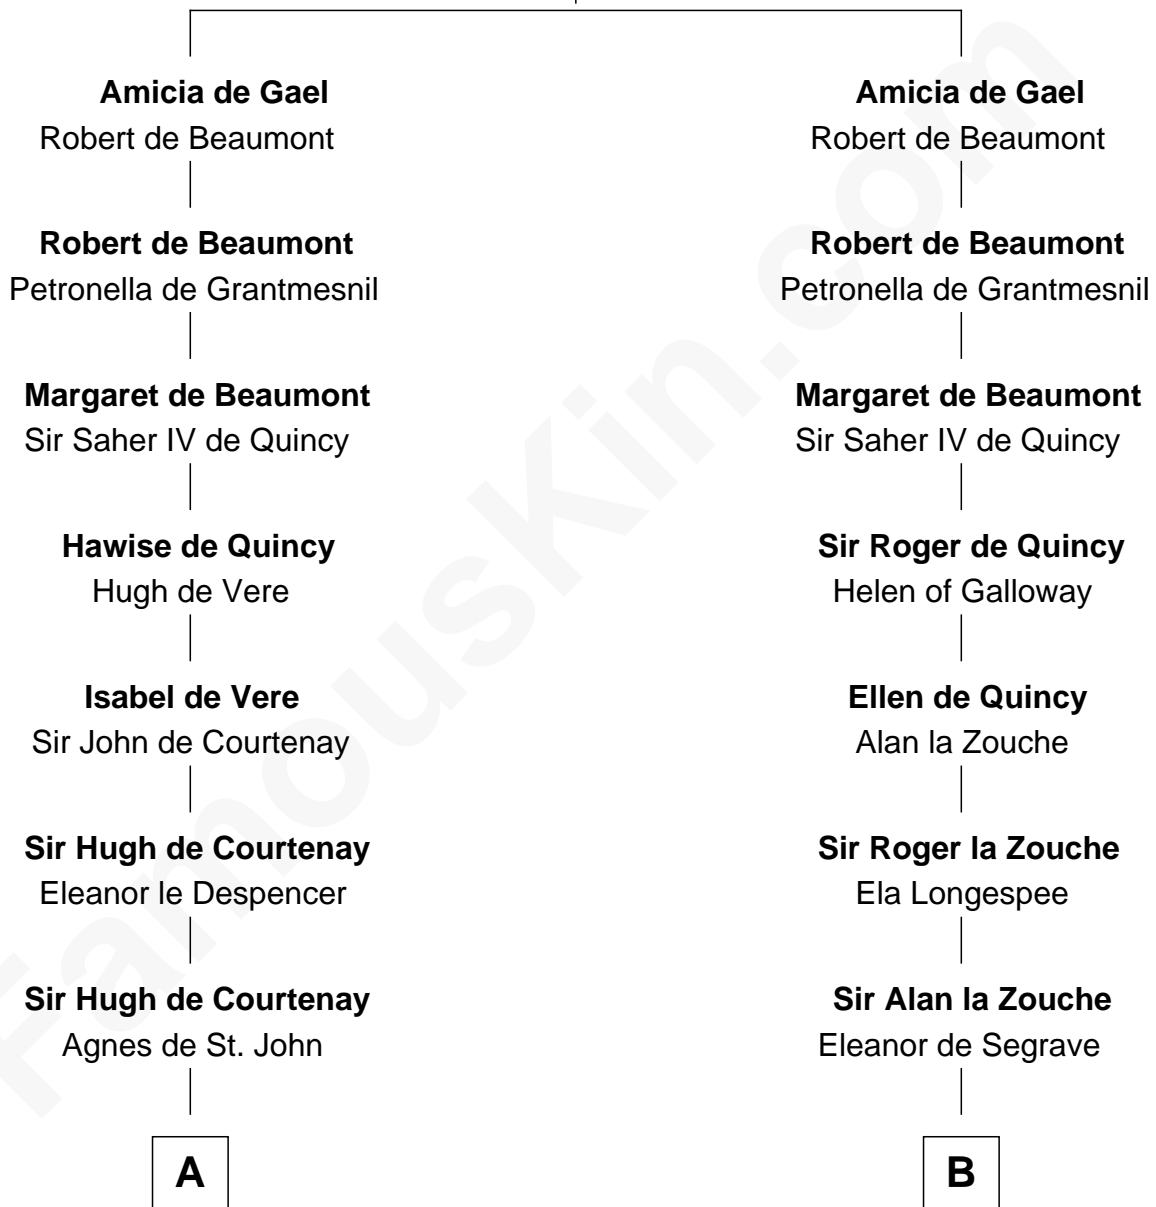

FamousKin.com
Relationship Chart of
William Henry Harrison
9th U.S. President

18th cousin 3 times removed of

Rev. John Whittingham
(c1616 - 1639) Great Migration Immigrant 1637

Ralph de Gael

C

Sarah Ludlow
Col. John Carter

Col. Robert Carter
Elizabeth Landon

Anne Carter
Benjamin Harrison

Benjamin Harrison
Elizabeth Bassett

William Henry Harrison
9th U.S. President

D

Elizabeth Bulkeley
Richard Whittingham

Rev. John Whittingham
Great Migration Immigrant 1637