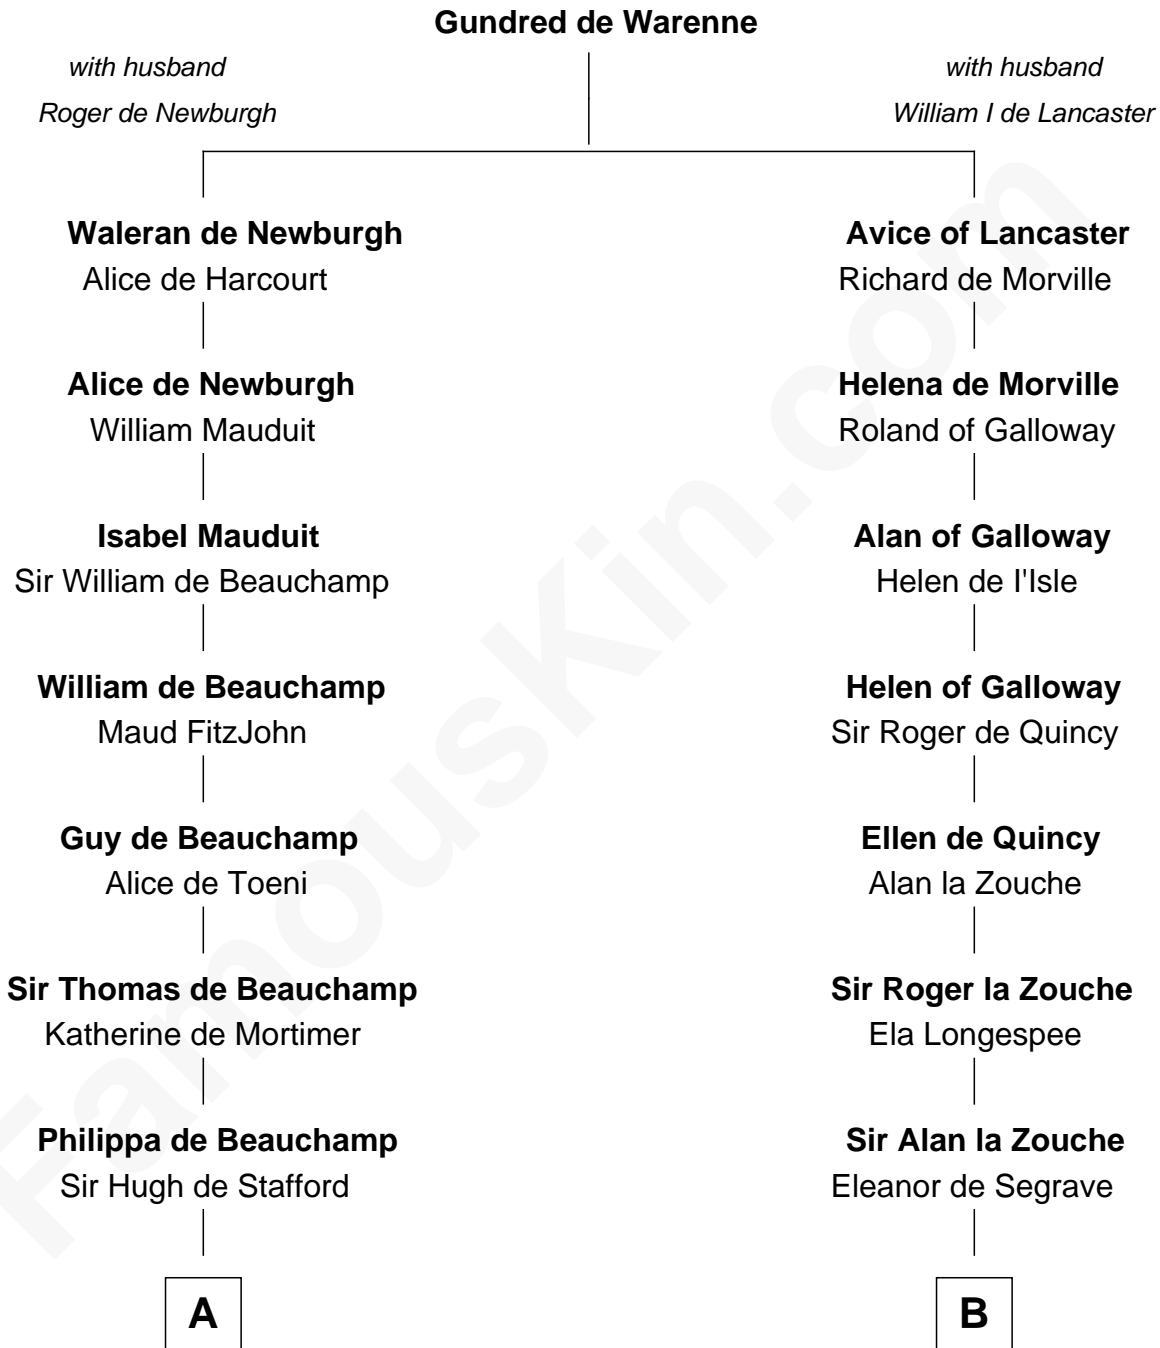

FamousKin.com
Relationship Chart of
William Henry Harrison
9th U.S. President

18th cousin 2 times removed of

Rev. John Whittingham
(c1616 - 1639) Great Migration Immigrant 1637

C

Benjamin Harrison
Elizabeth Burwell

Benjamin Harrison
Anne Carter

Benjamin Harrison
Elizabeth Bassett

William Henry Harrison
9th U.S. President

D

Elizabeth Bulkeley
Richard Whittingham

Rev. John Whittingham
Great Migration Immigrant 1637

FamousKin.com