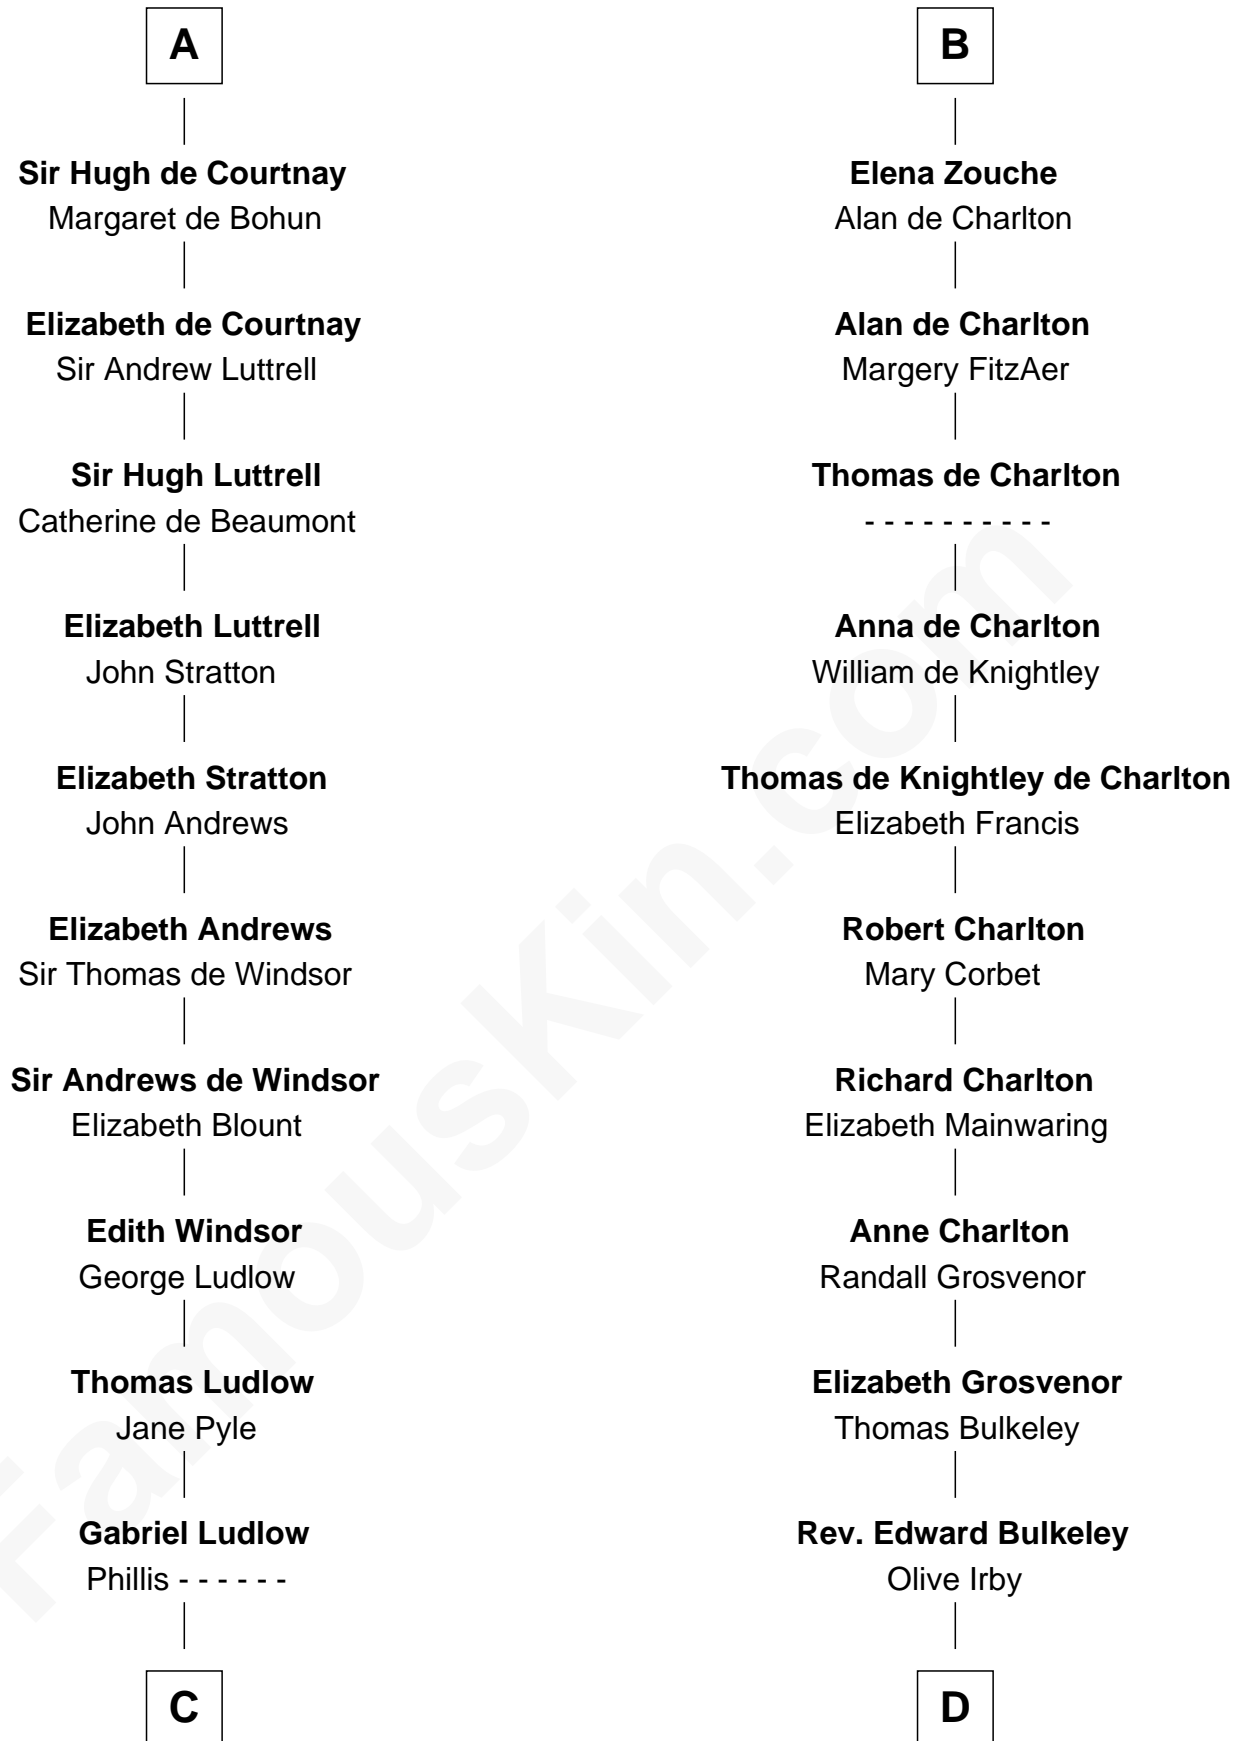

FamousKin.com
Relationship Chart of
William Henry Harrison
9th U.S. President

18th cousin 3 times removed of

Rev. John Whittingham
(c1616 - 1639) Great Migration Immigrant 1637

C

Sarah Ludlow
Col. John Carter

Col. Robert Carter
Elizabeth Landon

Anne Carter
Benjamin Harrison

Benjamin Harrison
Elizabeth Bassett

William Henry Harrison
9th U.S. President

D

Elizabeth Bulkeley
Richard Whittingham

Rev. John Whittingham
Great Migration Immigrant 1637