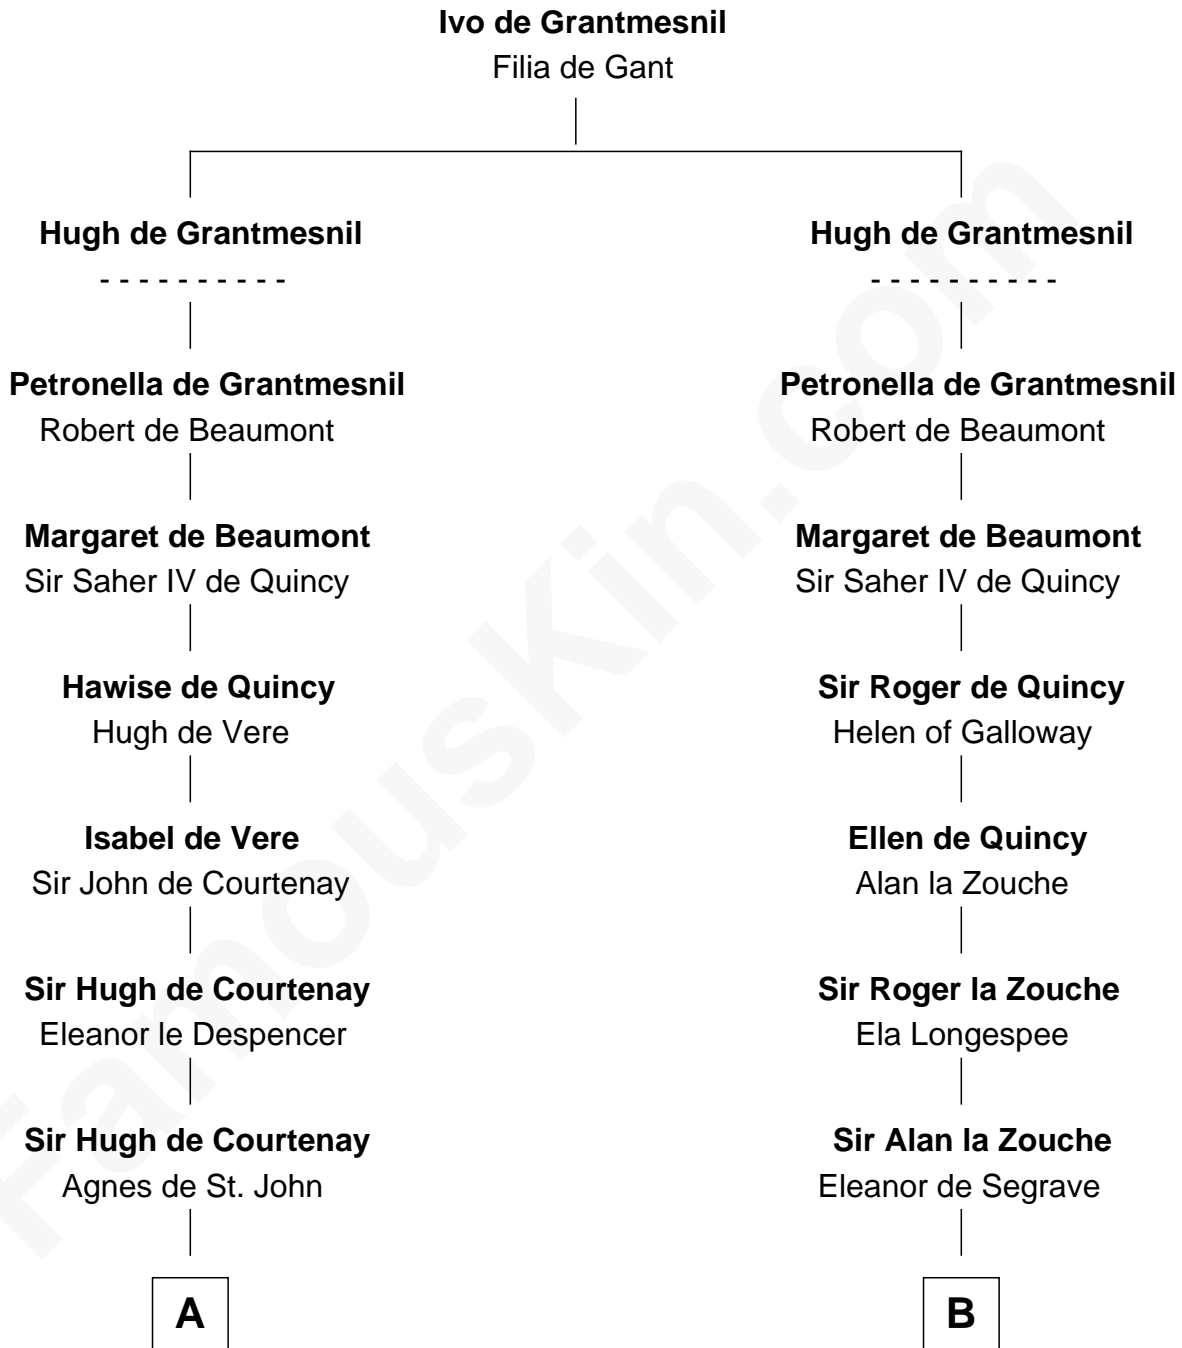

FamousKin.com
Relationship Chart of
William Henry Harrison
9th U.S. President

18th cousin 3 times removed of

Rev. John Whittingham
(c1616 - 1639) Great Migration Immigrant 1637

C

Sarah Ludlow
Col. John Carter

Col. Robert Carter
Elizabeth Landon

Anne Carter
Benjamin Harrison

Benjamin Harrison
Elizabeth Bassett

William Henry Harrison
9th U.S. President

D

Elizabeth Bulkeley
Richard Whittingham

Rev. John Whittingham
Great Migration Immigrant 1637