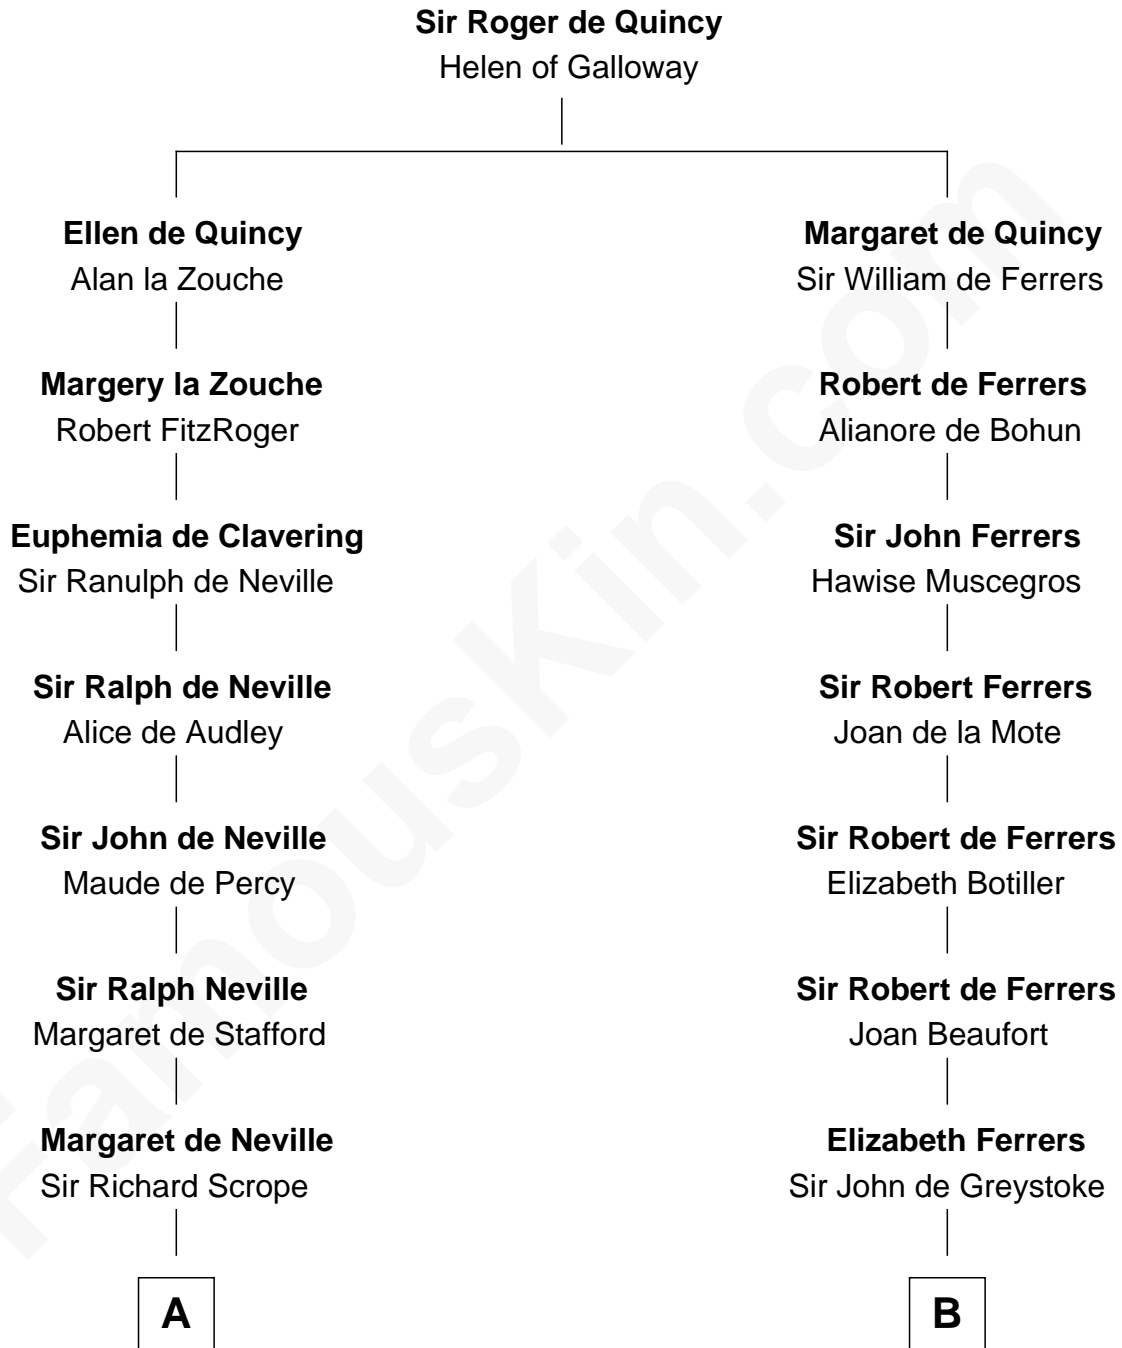

## Relationship Chart of

### William Henry Harrison

9th U.S. President

18th cousin of

**Robert Treat Paine**

Signer of the Declaration of Independence

**C**

**Benjamin Harrison**  
Elizabeth Bassett

**William Henry Harrison**  
*9th U.S. President*