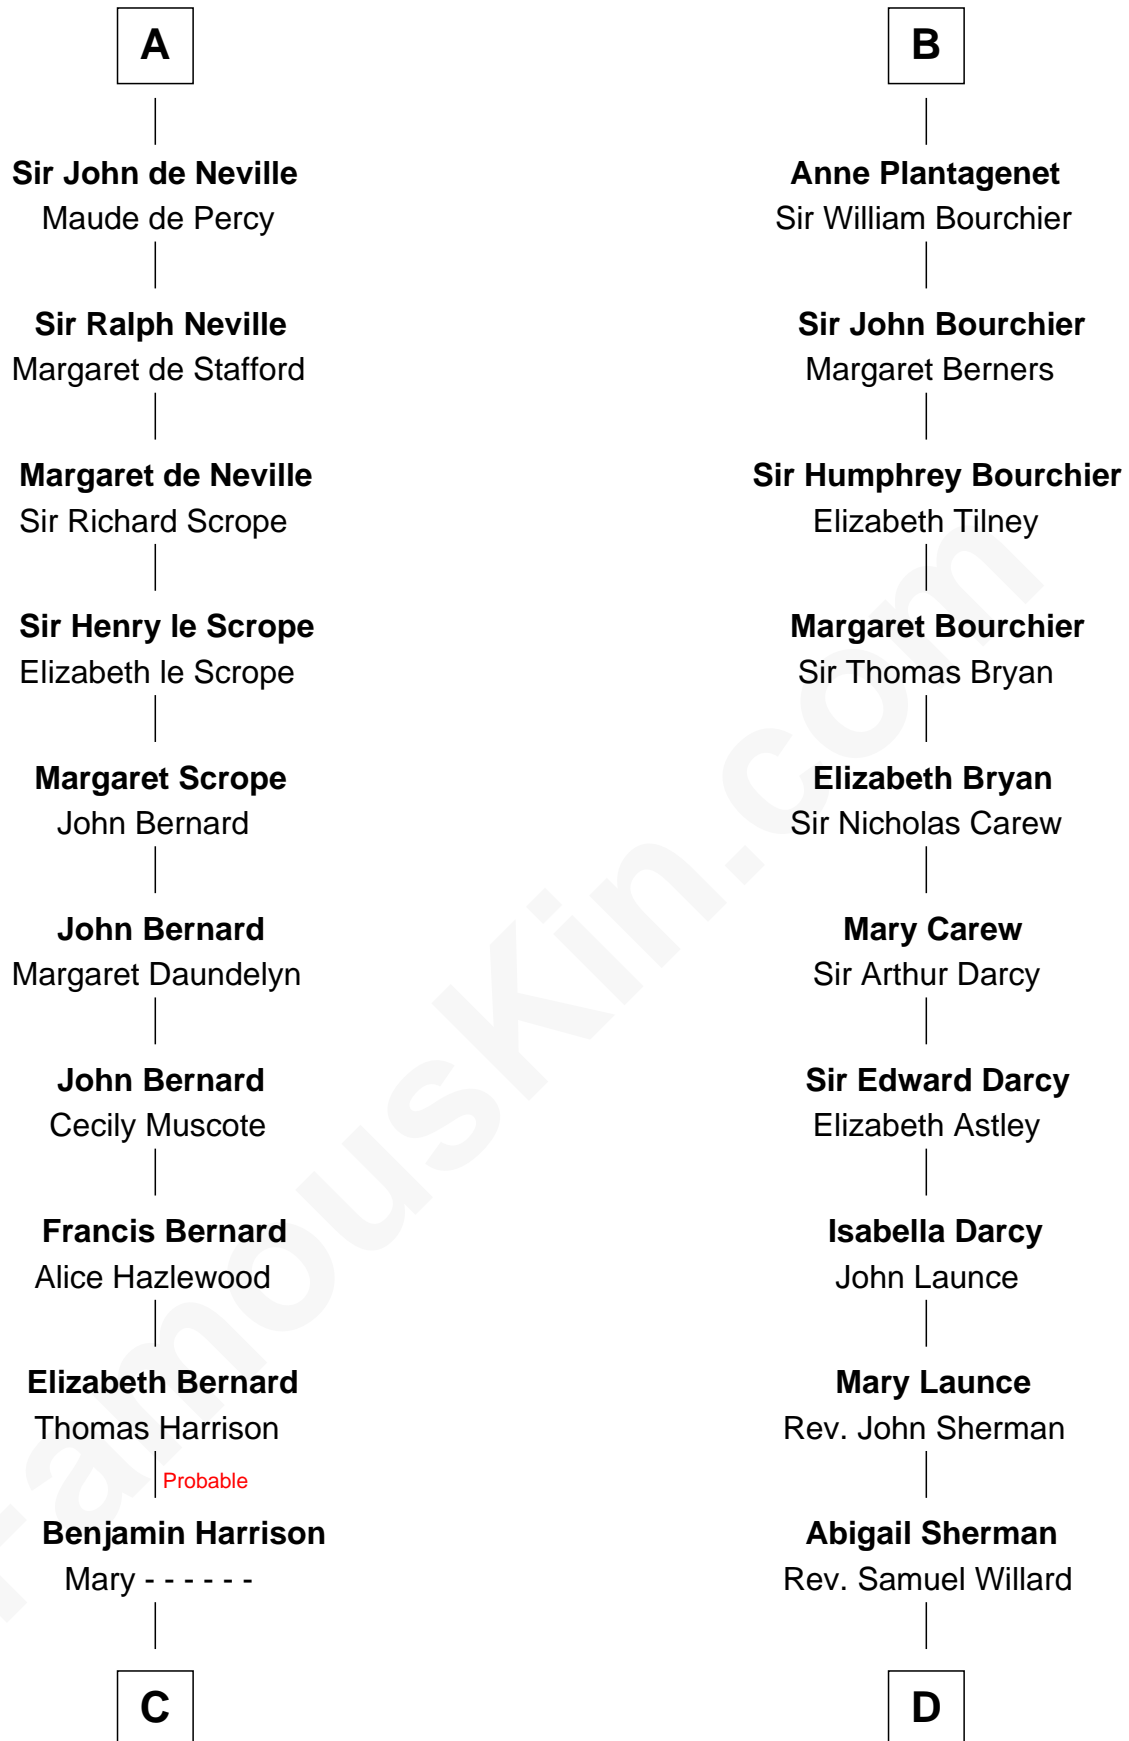

FamousKin.com
Relationship Chart of
William Henry Harrison
9th U.S. President

19th cousin 2 times removed of

Robert Treat Paine
Signer of the Declaration of Independence

C

Benjamin Harrison
Hannah Churchill

Benjamin Harrison
Elizabeth Burwell

Benjamin Harrison
Anne Carter

Benjamin Harrison
Elizabeth Bassett

William Henry Harrison
9th U.S. President

D

Abigail Willard
Rev. Samuel Treat

Eunice Treat
Thomas Paine

Robert Treat Paine
Signer of Declaration of Independence