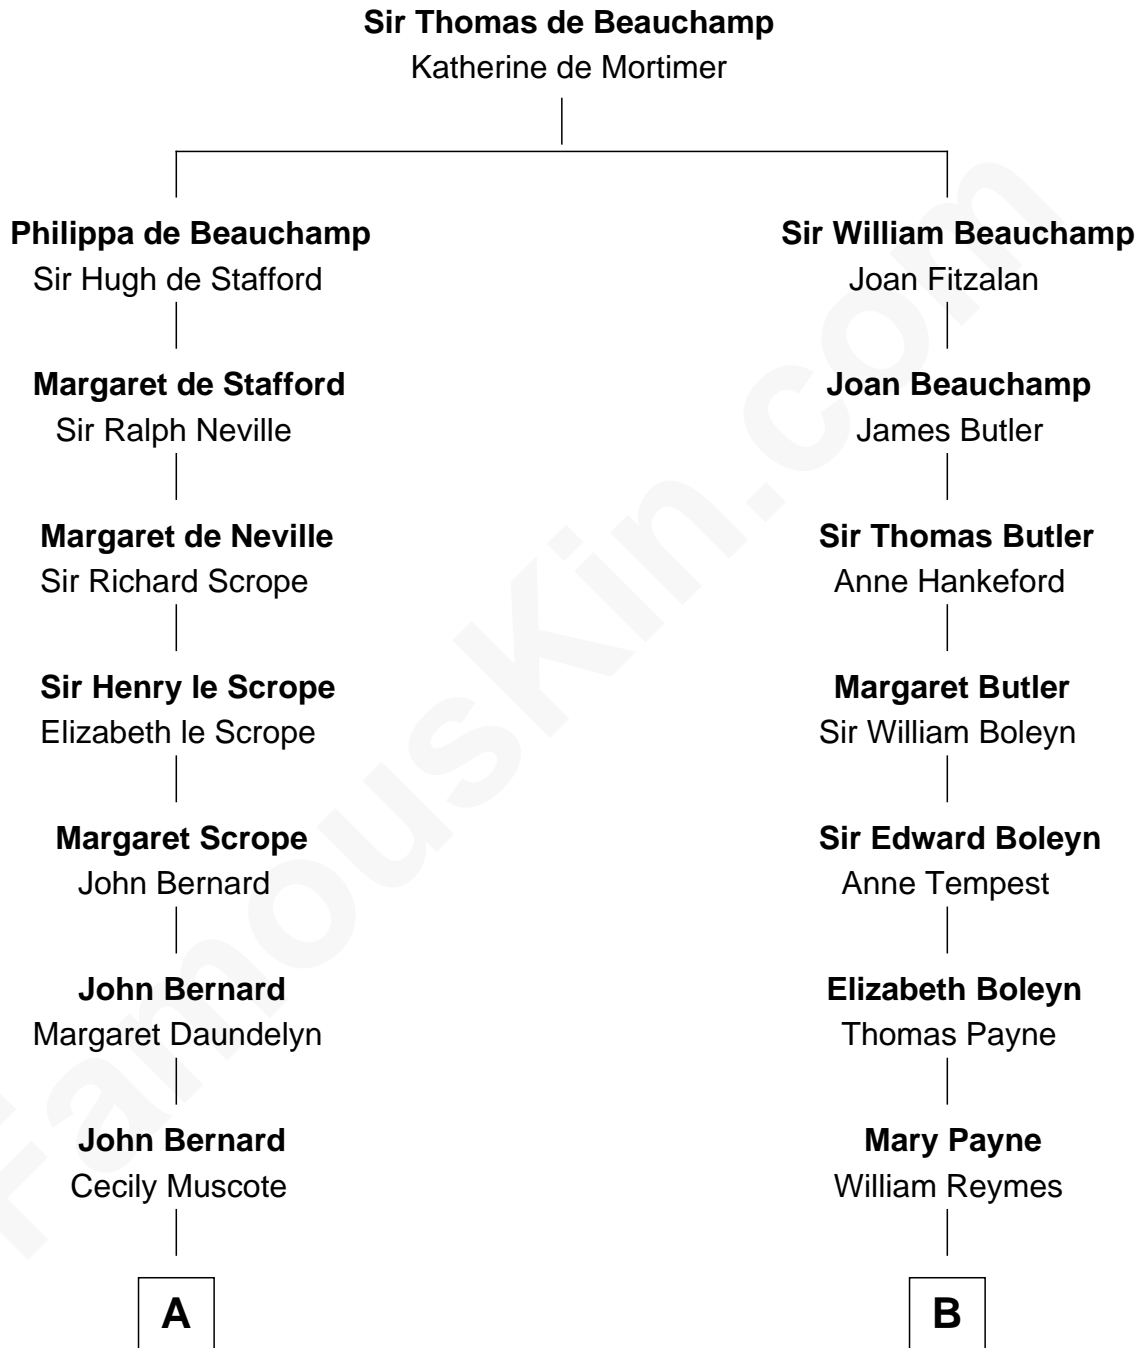

FamousKin.com
Relationship Chart of
William Henry Harrison
9th U.S. President

13th cousin 1 time removed of
William Floyd
Signer of the Declaration of Independence

A

Francis Bernard
Alice Hazlewood

Elizabeth Bernard
Thomas Harrison

Probable

Benjamin Harrison
Mary - - - - -

Benjamin Harrison
Hannah Churchill

Benjamin Harrison
Elizabeth Burwell

Benjamin Harrison
Anne Carter

Benjamin Harrison
Elizabeth Bassett

William Henry Harrison
9th U.S. President