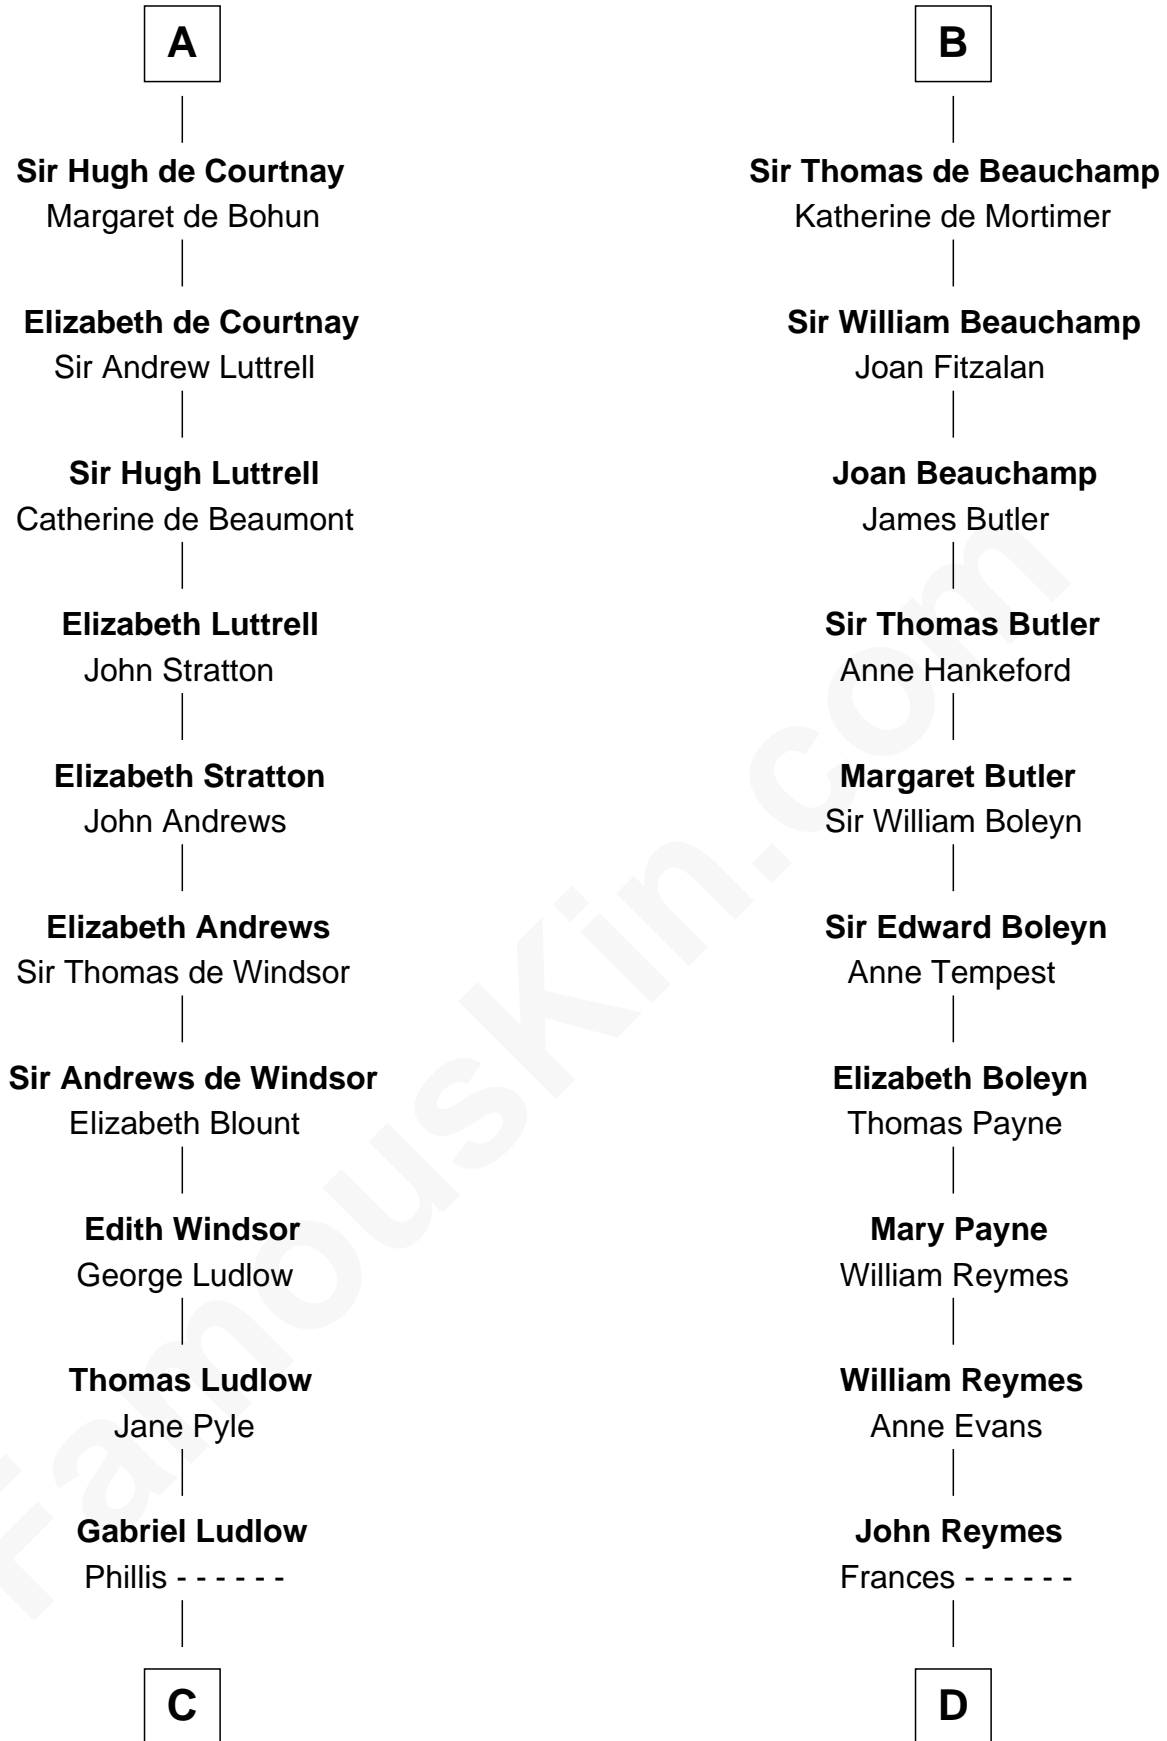

FamousKin.com

Relationship Chart of

William Henry Harrison

9th U.S. President

21st cousin of

William Floyd

Signer of the Declaration of Independence

Ralph de Gael

C

Sarah Ludlow
Col. John Carter

Col. Robert Carter
Elizabeth Landon

Anne Carter
Benjamin Harrison

Benjamin Harrison
Elizabeth Bassett

William Henry Harrison
9th U.S. President

D

Abigail Reymes
Rev. Nathaniel Brewster

Probable

Sarah Brewster
Jonathan Smith

Jonathan Smith
Elizabeth Platt

Tabitha Smith
Nicholl Floyd

William Floyd
Signer of Declaration of Independence

FamousKin.com