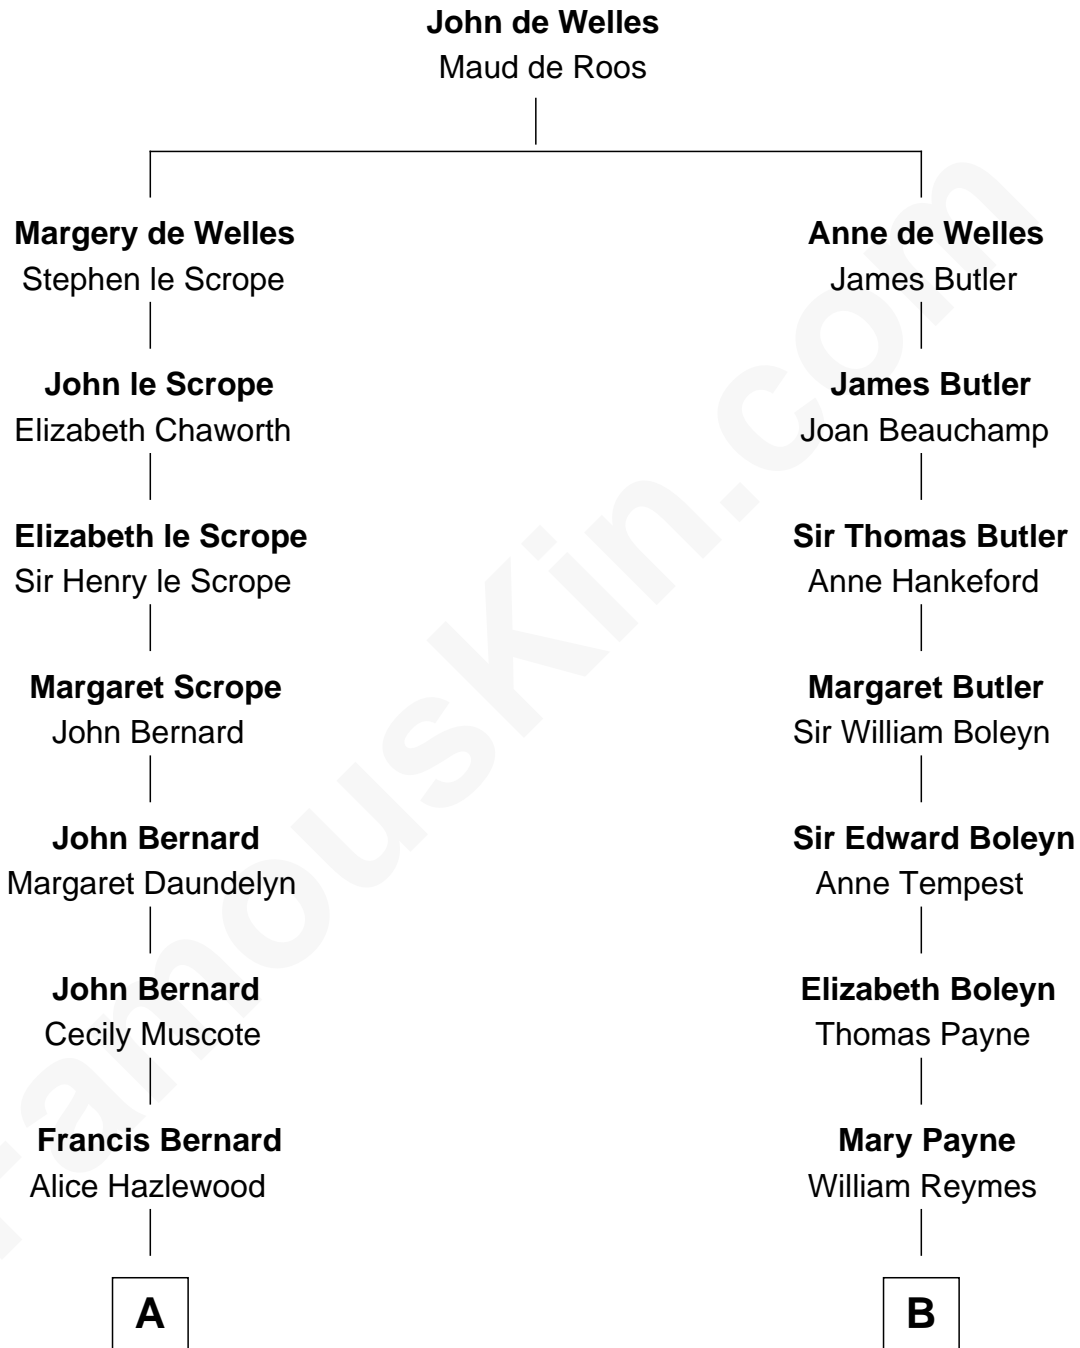

## Relationship Chart of

### William Henry Harrison

9th U.S. President

13th cousin of

### William Floyd

Signer of the Declaration of Independence

**A**

**Elizabeth Bernard**

Thomas Harrison

Probable

**Benjamin Harrison**

Mary - - - - -