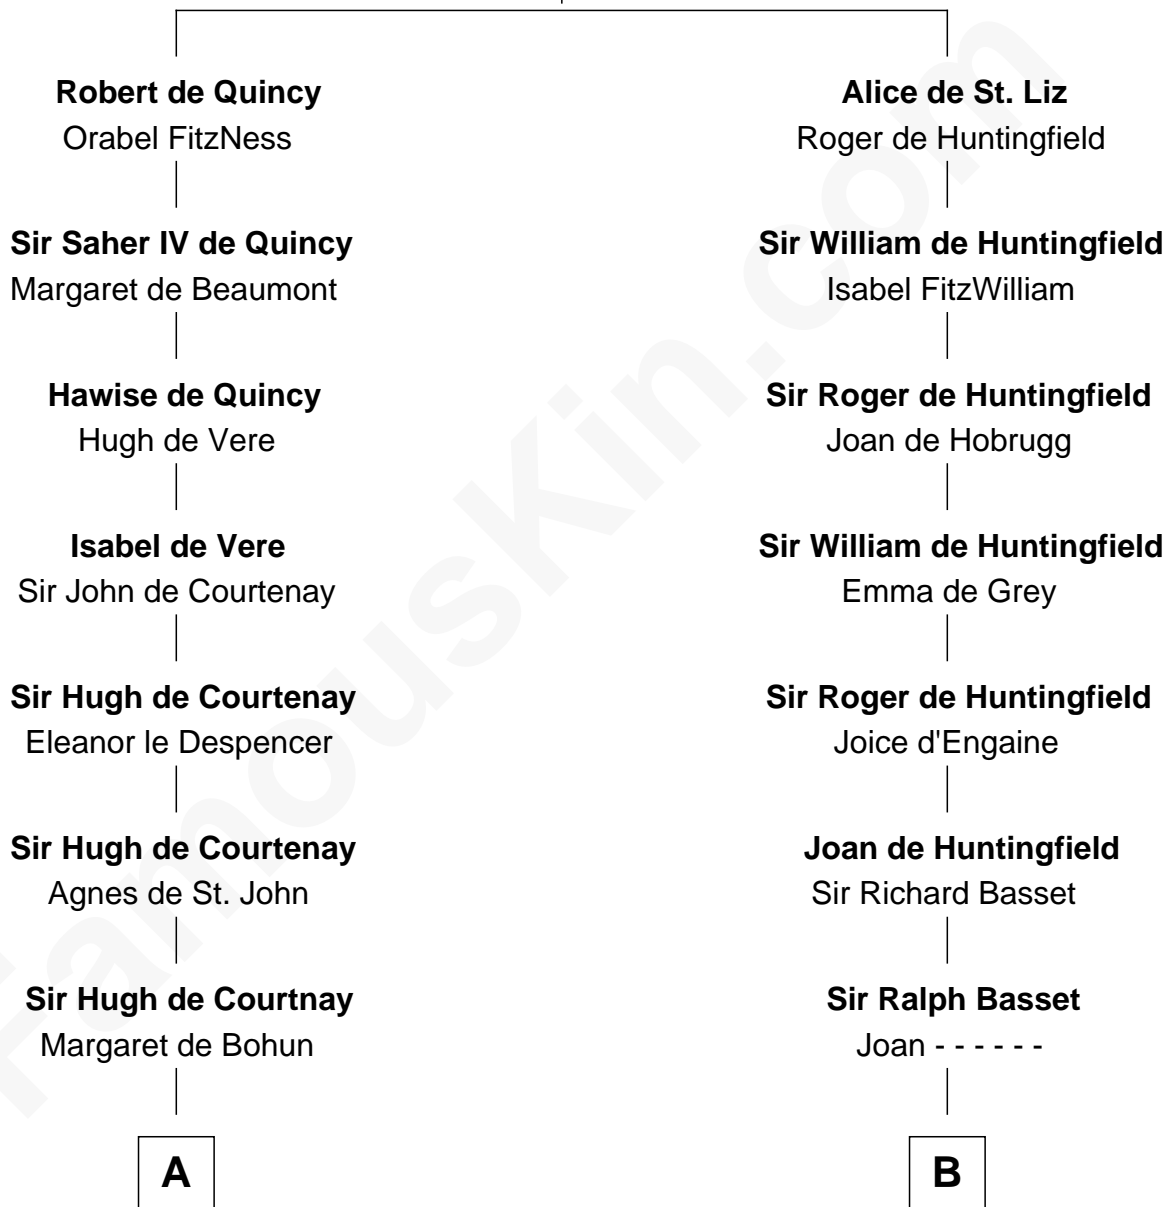

FamousKin.com
Relationship Chart of
William Henry Harrison
9th U.S. President

20th cousin 1 time removed of

Robert Townsend

Member of the Culper Spy Ring during the American Revolution

Saher I de Quincy
Maud de St. Liz

C

Col. Robert Carter

Elizabeth Landon

Anne Carter

Benjamin Harrison

Benjamin Harrison

Elizabeth Bassett

William Henry Harrison