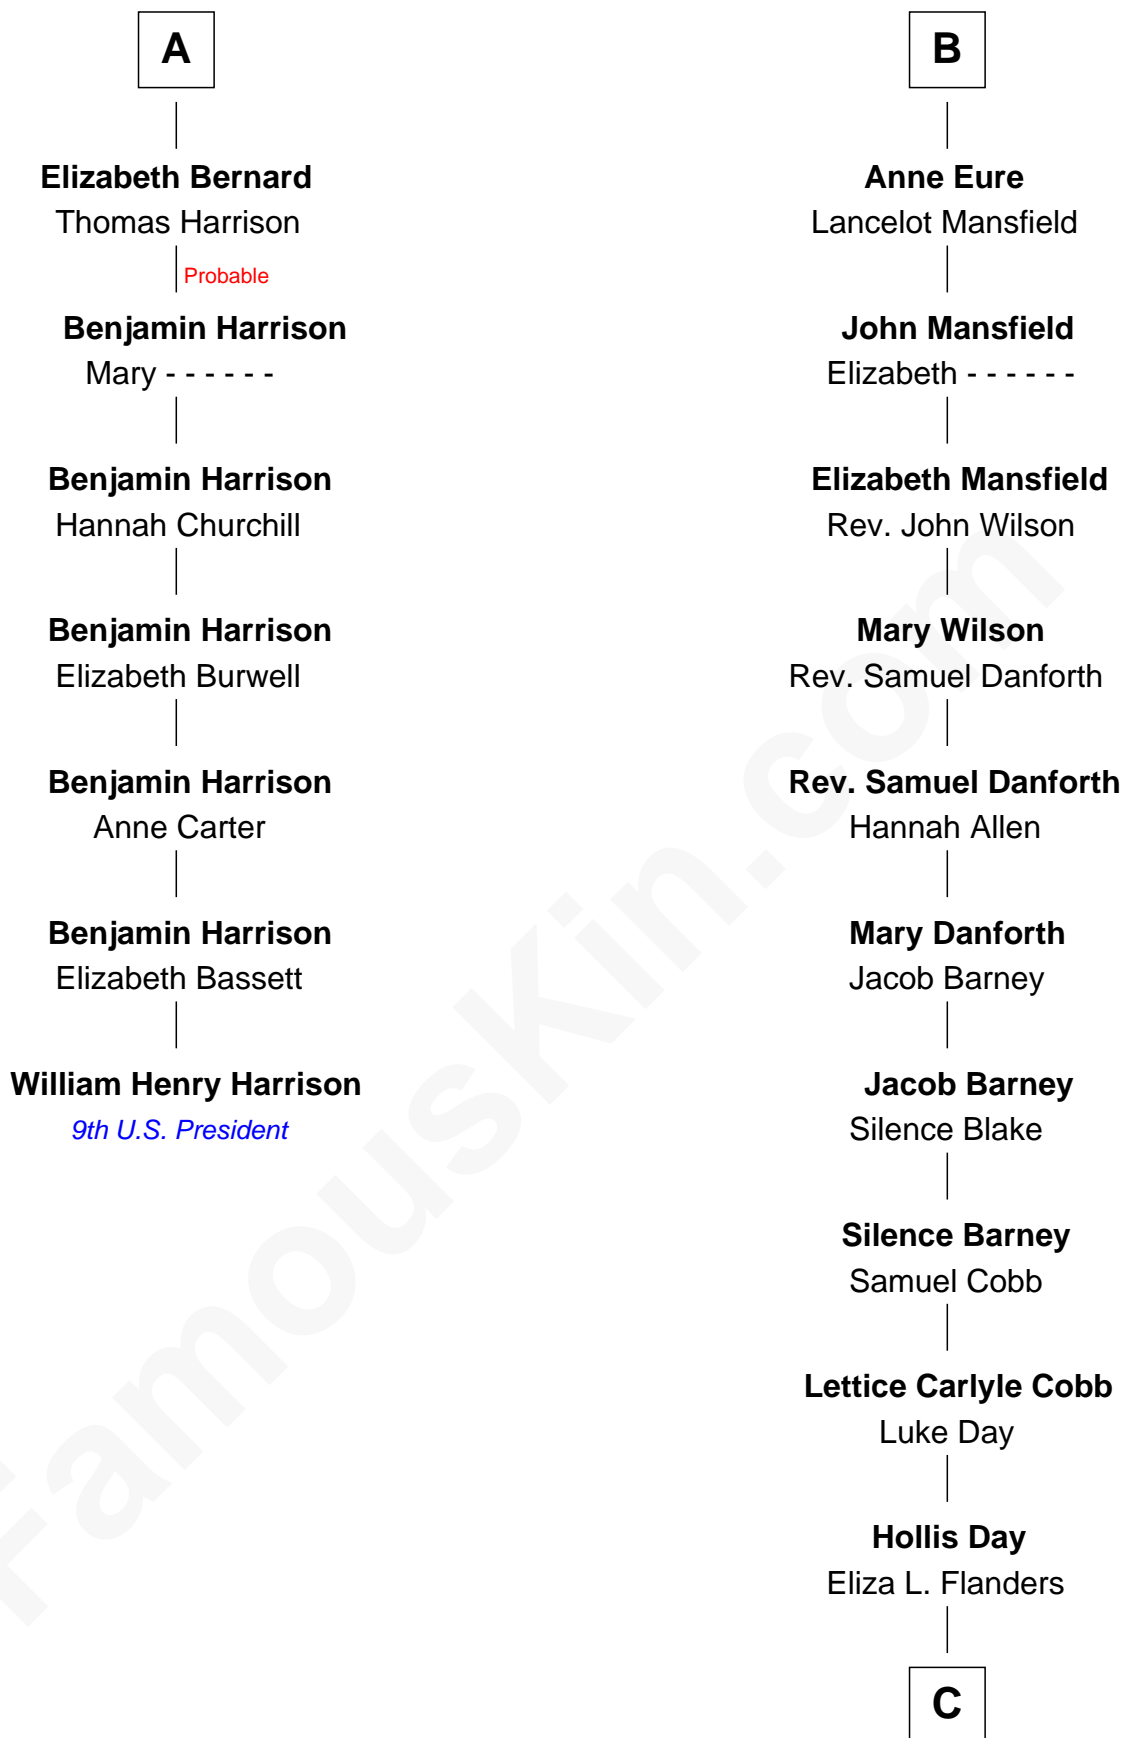

**FamousKin.com**  
**Relationship Chart of**  
**William Henry Harrison**  
*9th U.S. President*

**13th cousin 6 times removed of**  
**Sandra Day O'Connor**  
*First Female U.S. Supreme Court Justice*

**C**

**Henry Clay Day**  
Alice Edith Hilton

**Henry R. Day**  
Ada Mae Wilkey

**Sandra Day O'Connor**  
*U.S. Supreme Court Justice*

FamousKin.com