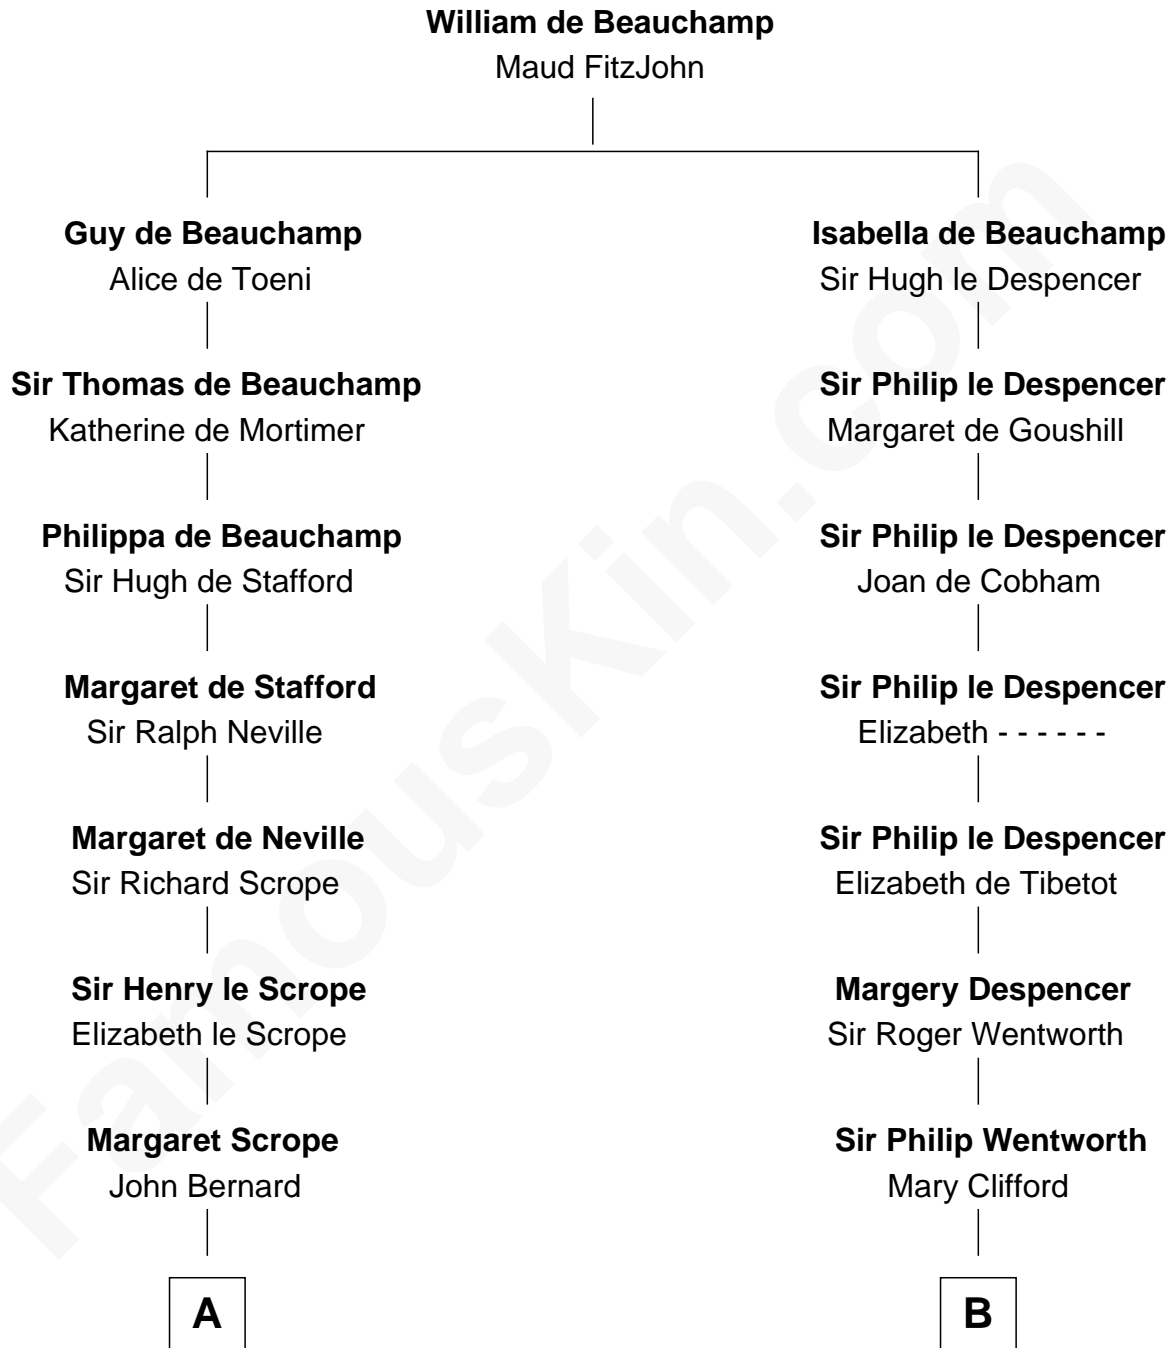

FamousKin.com
Relationship Chart of
William Henry Harrison
9th U.S. President

15th cousin 1 time removed of
Caesar Rodney
Signer of the Declaration of Independence

A

John Bernard
Margaret Daundelyn

John Bernard
Cecily Muscote

Francis Bernard
Alice Hazlewood

Elizabeth Bernard
Thomas Harrison

Probable

Benjamin Harrison
Mary - - - - -

Benjamin Harrison
Hannah Churchill

Benjamin Harrison
Elizabeth Burwell

Benjamin Harrison
Anne Carter

Benjamin Harrison
Elizabeth Bassett

William Henry Harrison
9th U.S. President

B

Sir Henry Wentworth
Anne Say

Margery Wentworth
Sir John Seymour

Sir Henry Seymour
Barbara Morgan

Jane Seymour
Sir John Rodney

William Rodney
Alice Caesar

William Rodney
Rachel - - - - -

Capt. William Rodney
Sarah Jones

Caesar Rodney
Elizabeth Crawford

Caesar Rodney

Signer of Declaration of Independence