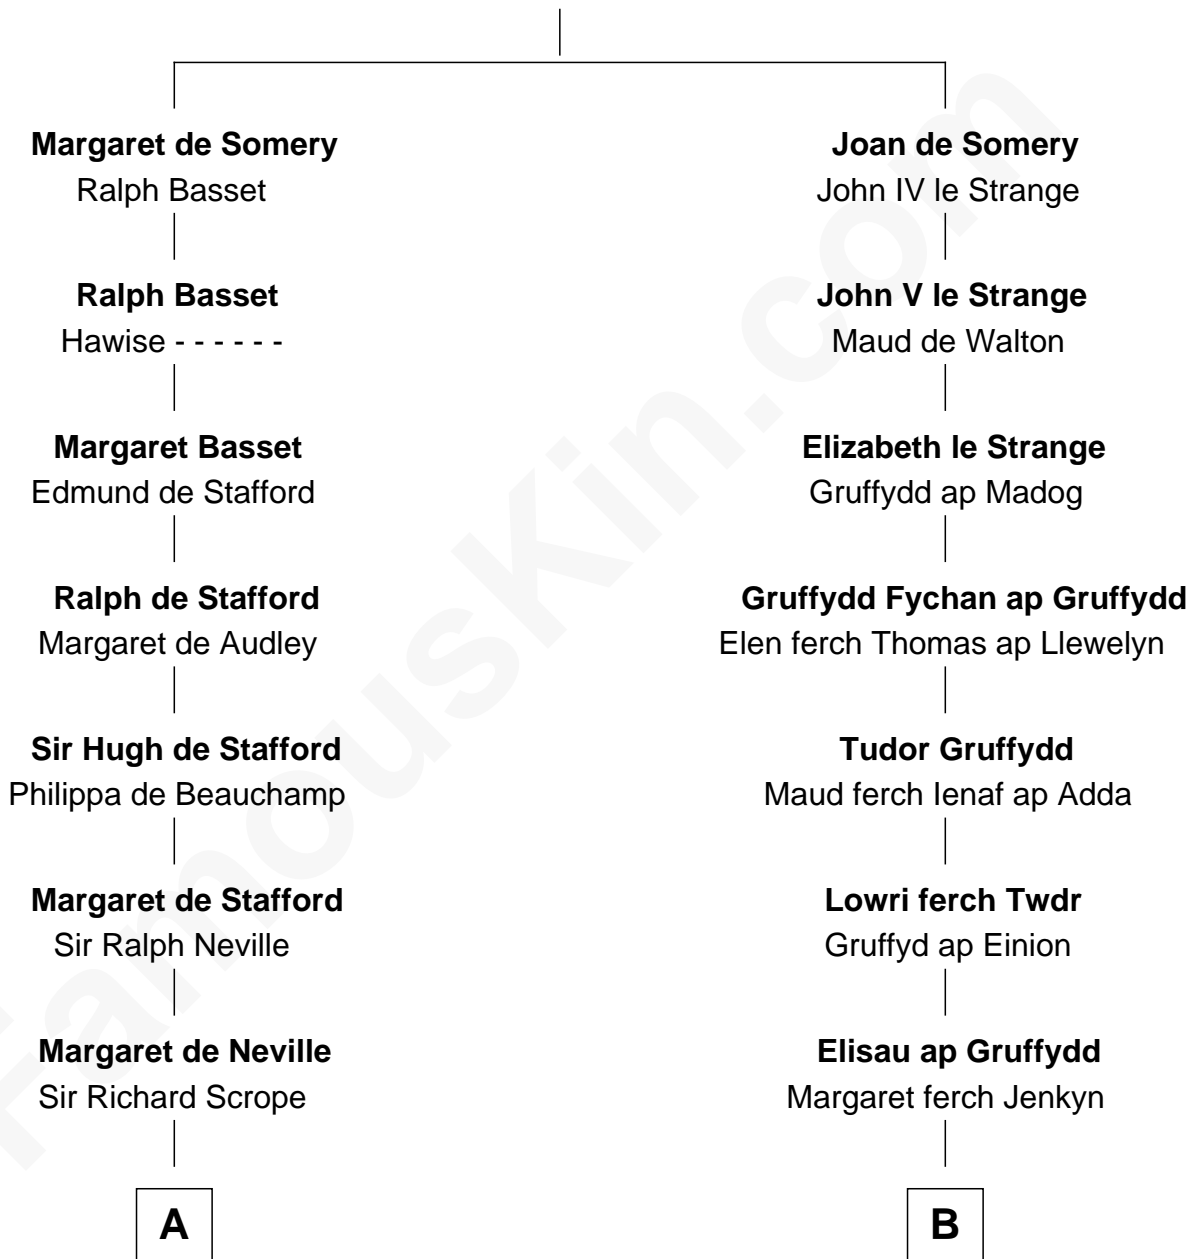

FamousKin.com
Relationship Chart of
William Henry Harrison
9th U.S. President

12th cousin 6 times removed of

Elihu Yale

Benefactor and Namesake of Yale College

Sir Roger de Somery
 Nichole d'Aubenev

C

Benjamin Harrison

Elizabeth Bassett

William Henry Harrison

9th U.S. President

FamousKin.com