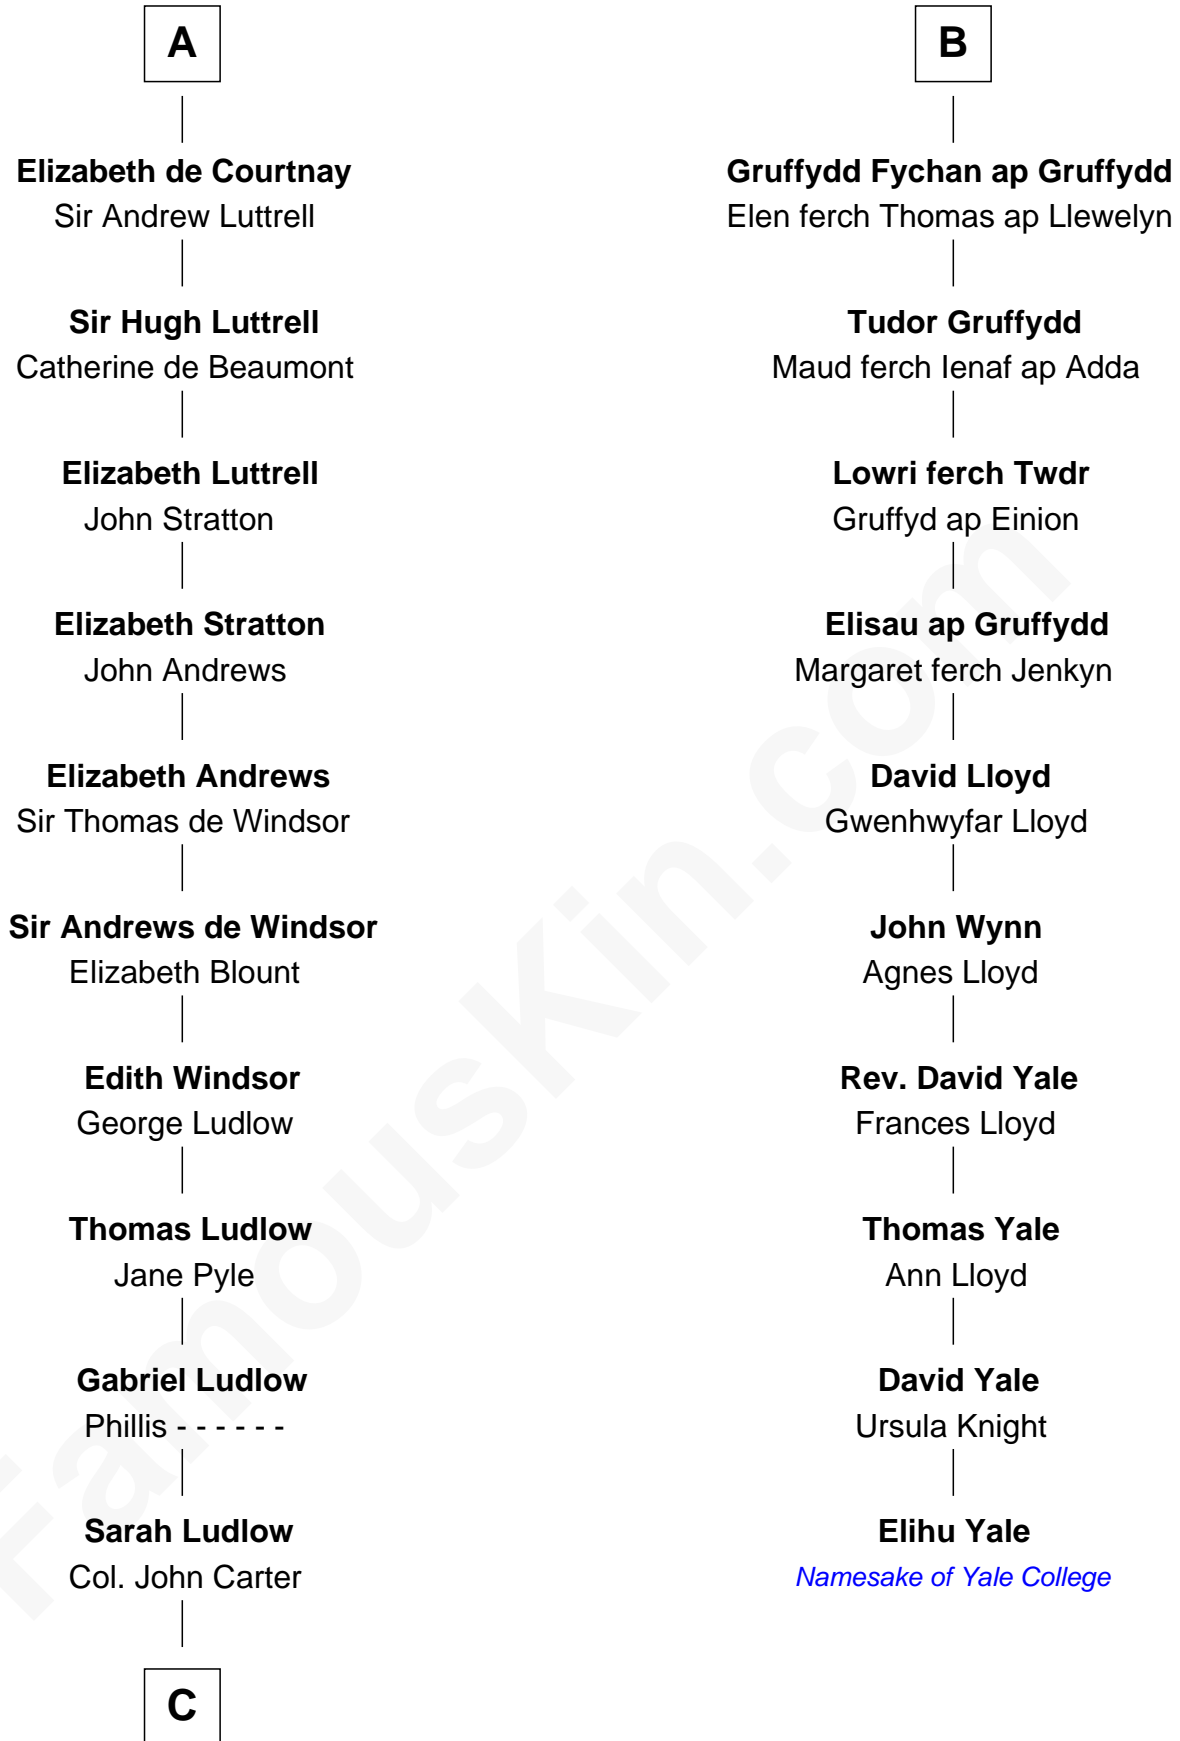

FamousKin.com
Relationship Chart of
William Henry Harrison
9th U.S. President

16th cousin 4 times removed of

Elihu Yale

Benefactor and Namesake of Yale College

Walter of Salisbury

C

Col. Robert Carter

Elizabeth Landon

Anne Carter

Benjamin Harrison

Benjamin Harrison

Elizabeth Bassett

William Henry Harrison

9th U.S. President

FamousKin.com