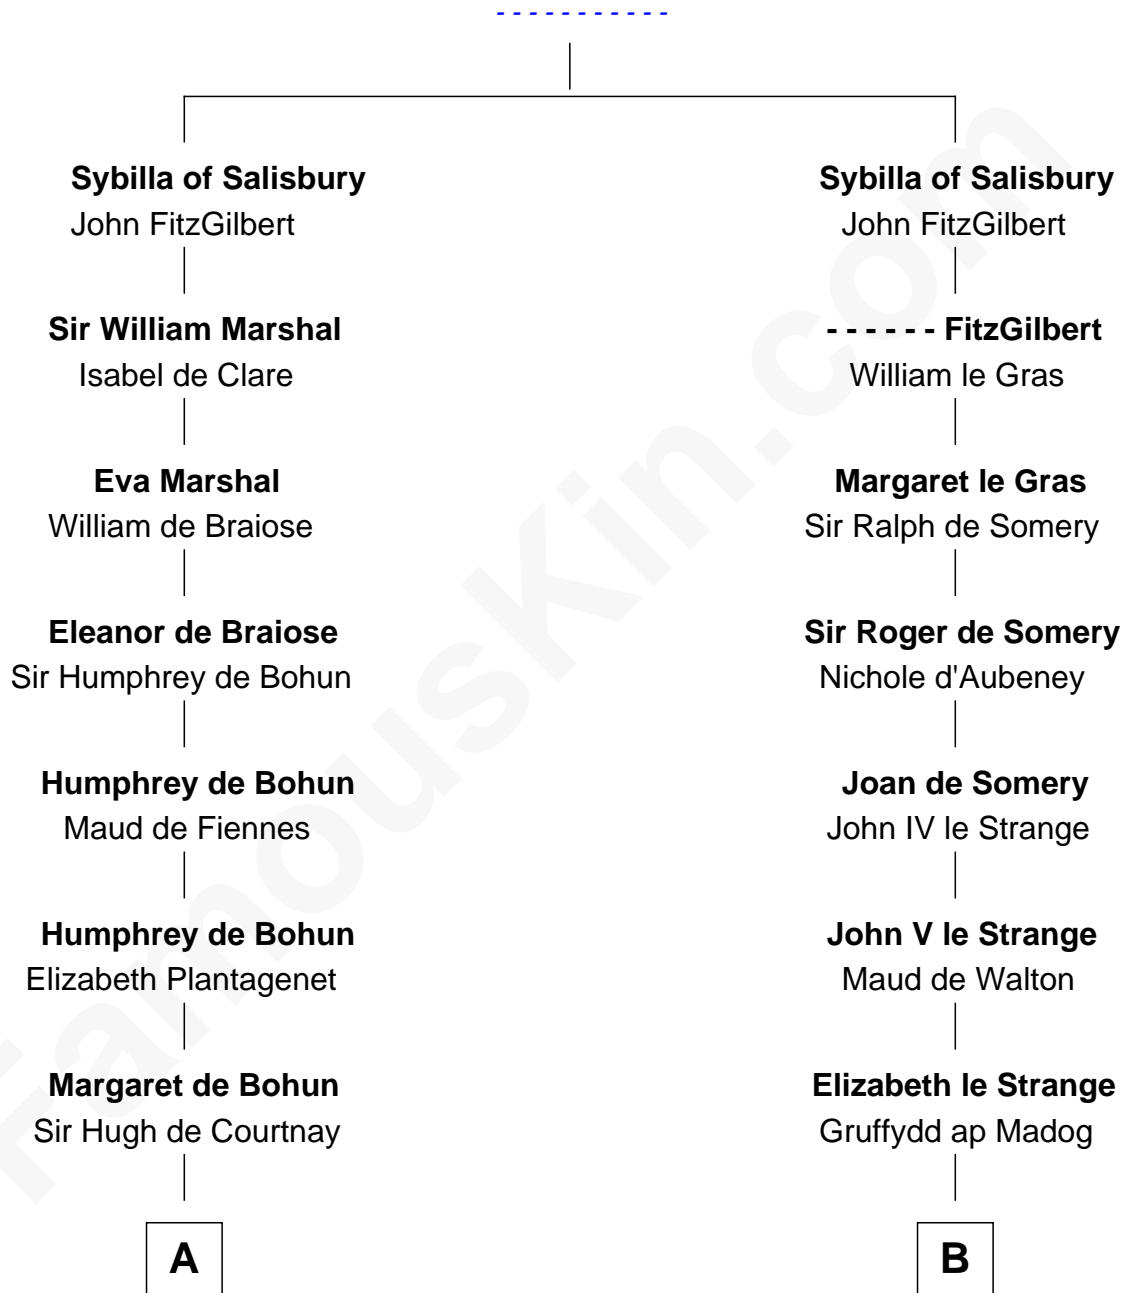

FamousKin.com
Relationship Chart of
William Henry Harrison
9th U.S. President

16th cousin 4 times removed of

Elihu Yale

Benefactor and Namesake of Yale College

Walter of Salisbury

C

Col. Robert Carter

Elizabeth Landon

Anne Carter

Benjamin Harrison

Benjamin Harrison

Elizabeth Bassett

William Henry Harrison

9th U.S. President

FamousKin.com