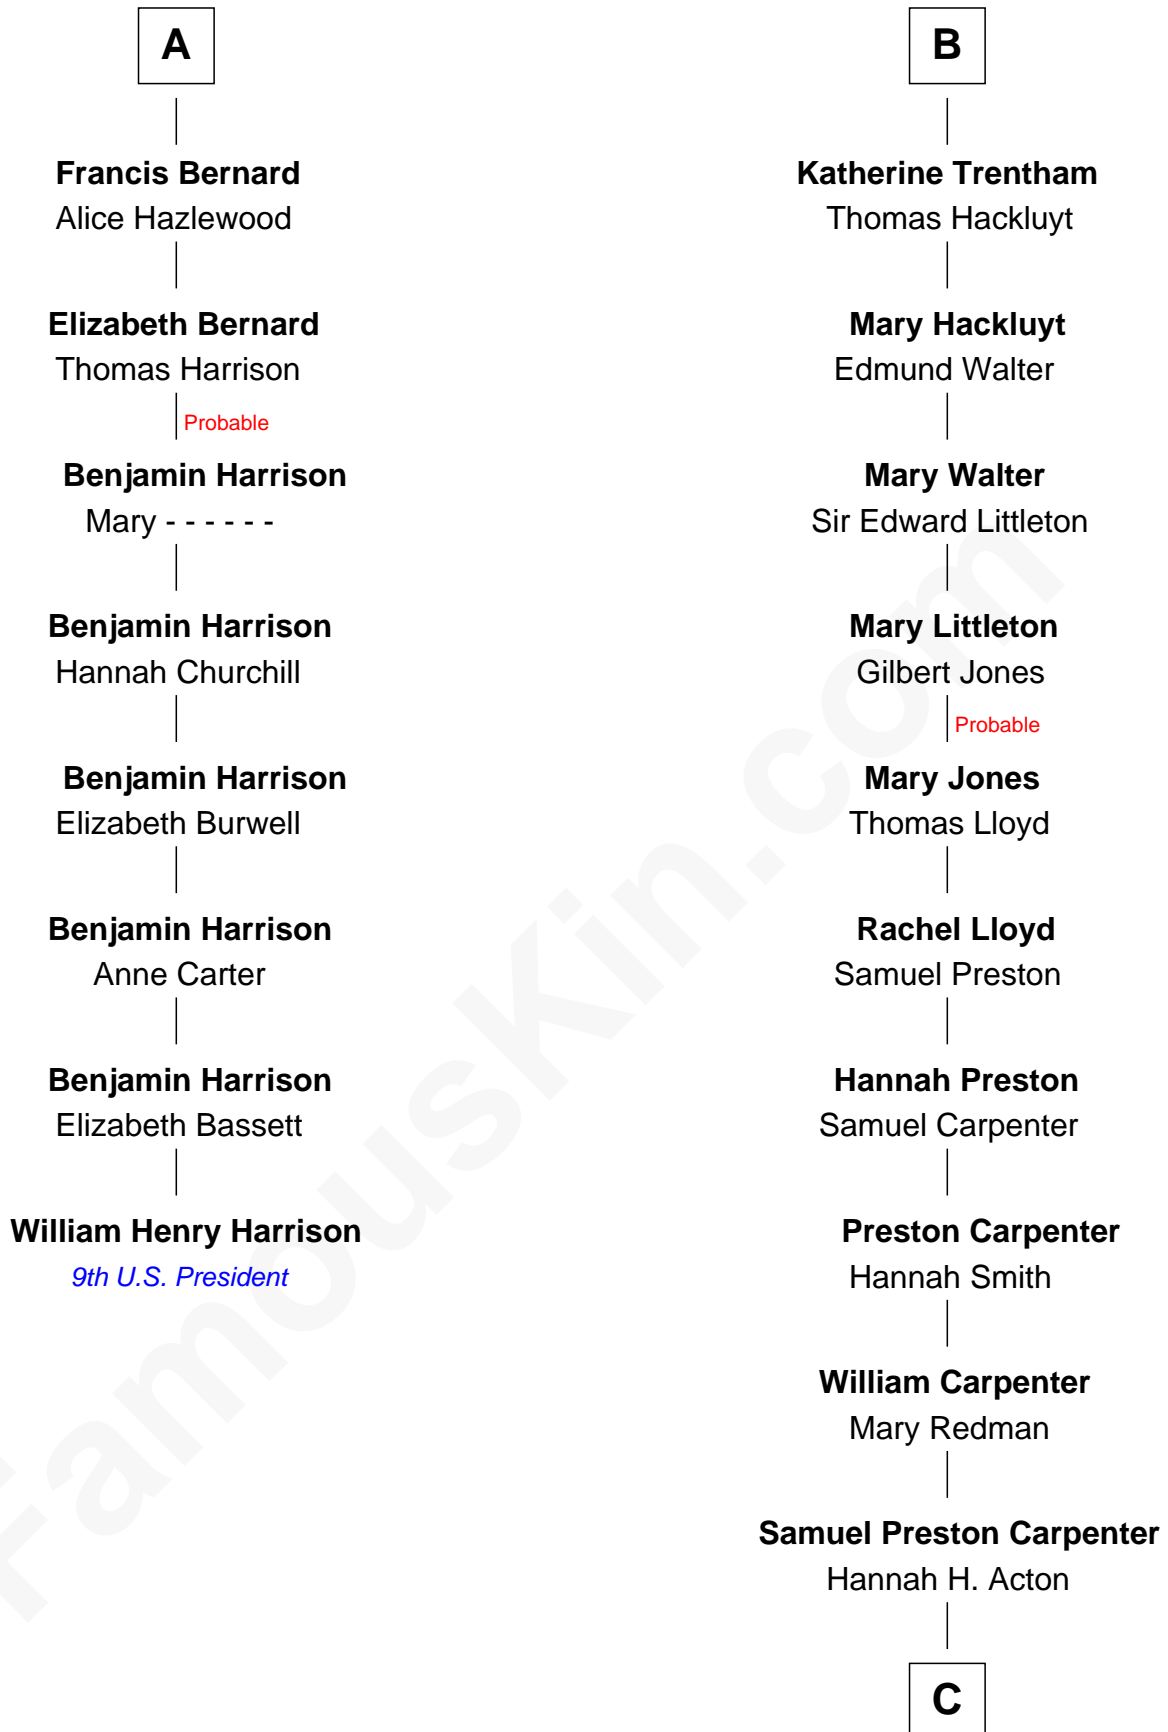

FamousKin.com
Relationship Chart of
William Henry Harrison
9th U.S. President

14th cousin 7 times removed of
Christopher Reeve
Movie Actor

C

Sarah Wyatt Carpenter

Richard Henry Reeve

Augustus Henry Reeve

Margaretta Willis Baldwin