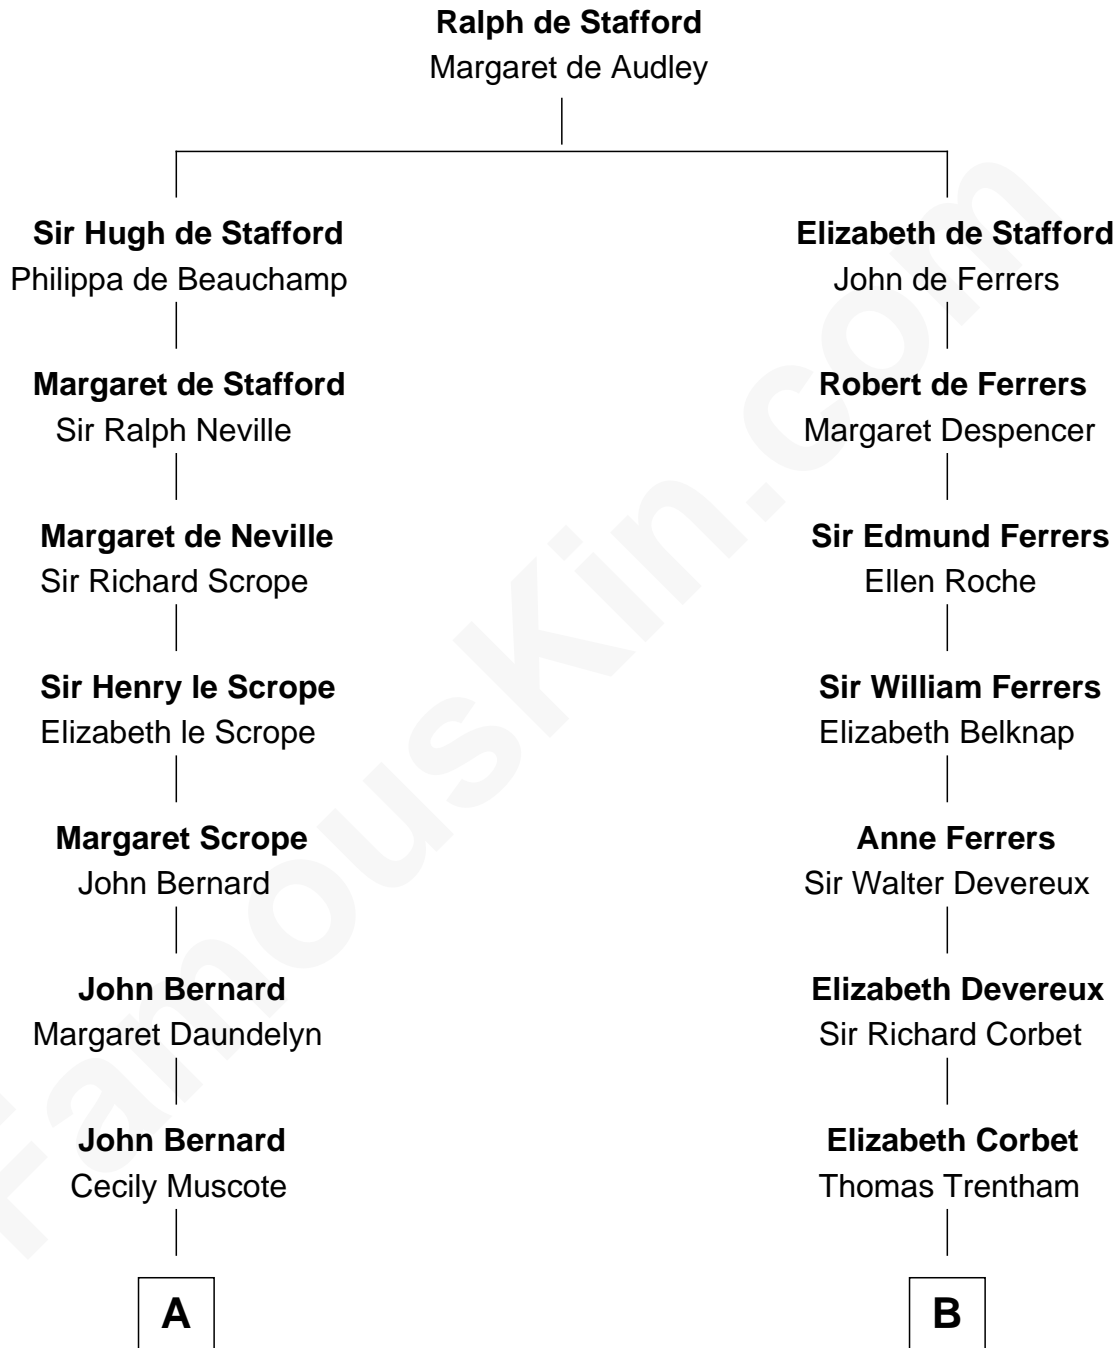

FamousKin.com
Relationship Chart of
William Henry Harrison
9th U.S. President

14th cousin 7 times removed of
Christopher Reeve
Movie Actor

C

Sarah Wyatt Carpenter

Richard Henry Reeve

Augustus Henry Reeve

Margaretta Willis Baldwin