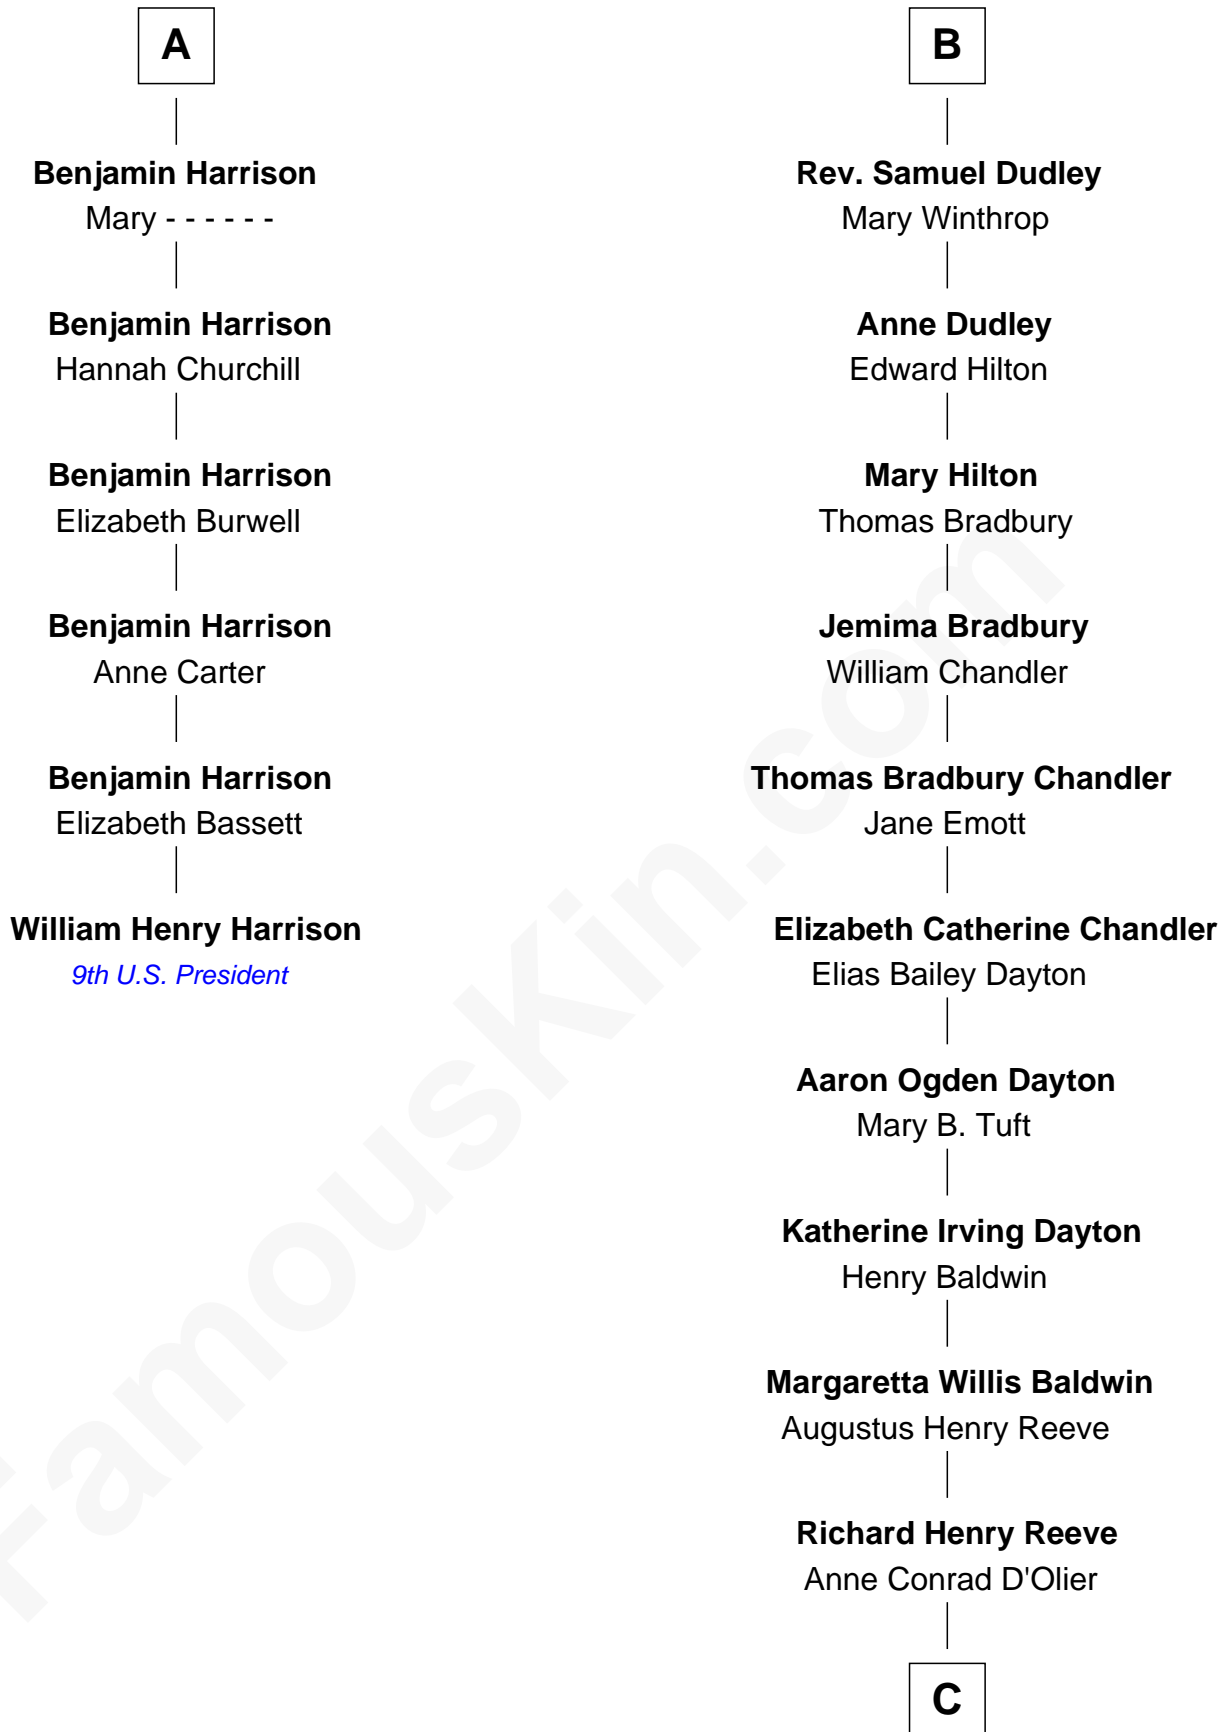

FamousKin.com
Relationship Chart of
William Henry Harrison
9th U.S. President

12th cousin 6 times removed of
Christopher Reeve
Movie Actor

C

Franklin D'Olier Reeve

Barbara Pitney Lamb

Christopher Reeve

Movie Actor

FamousKin.com