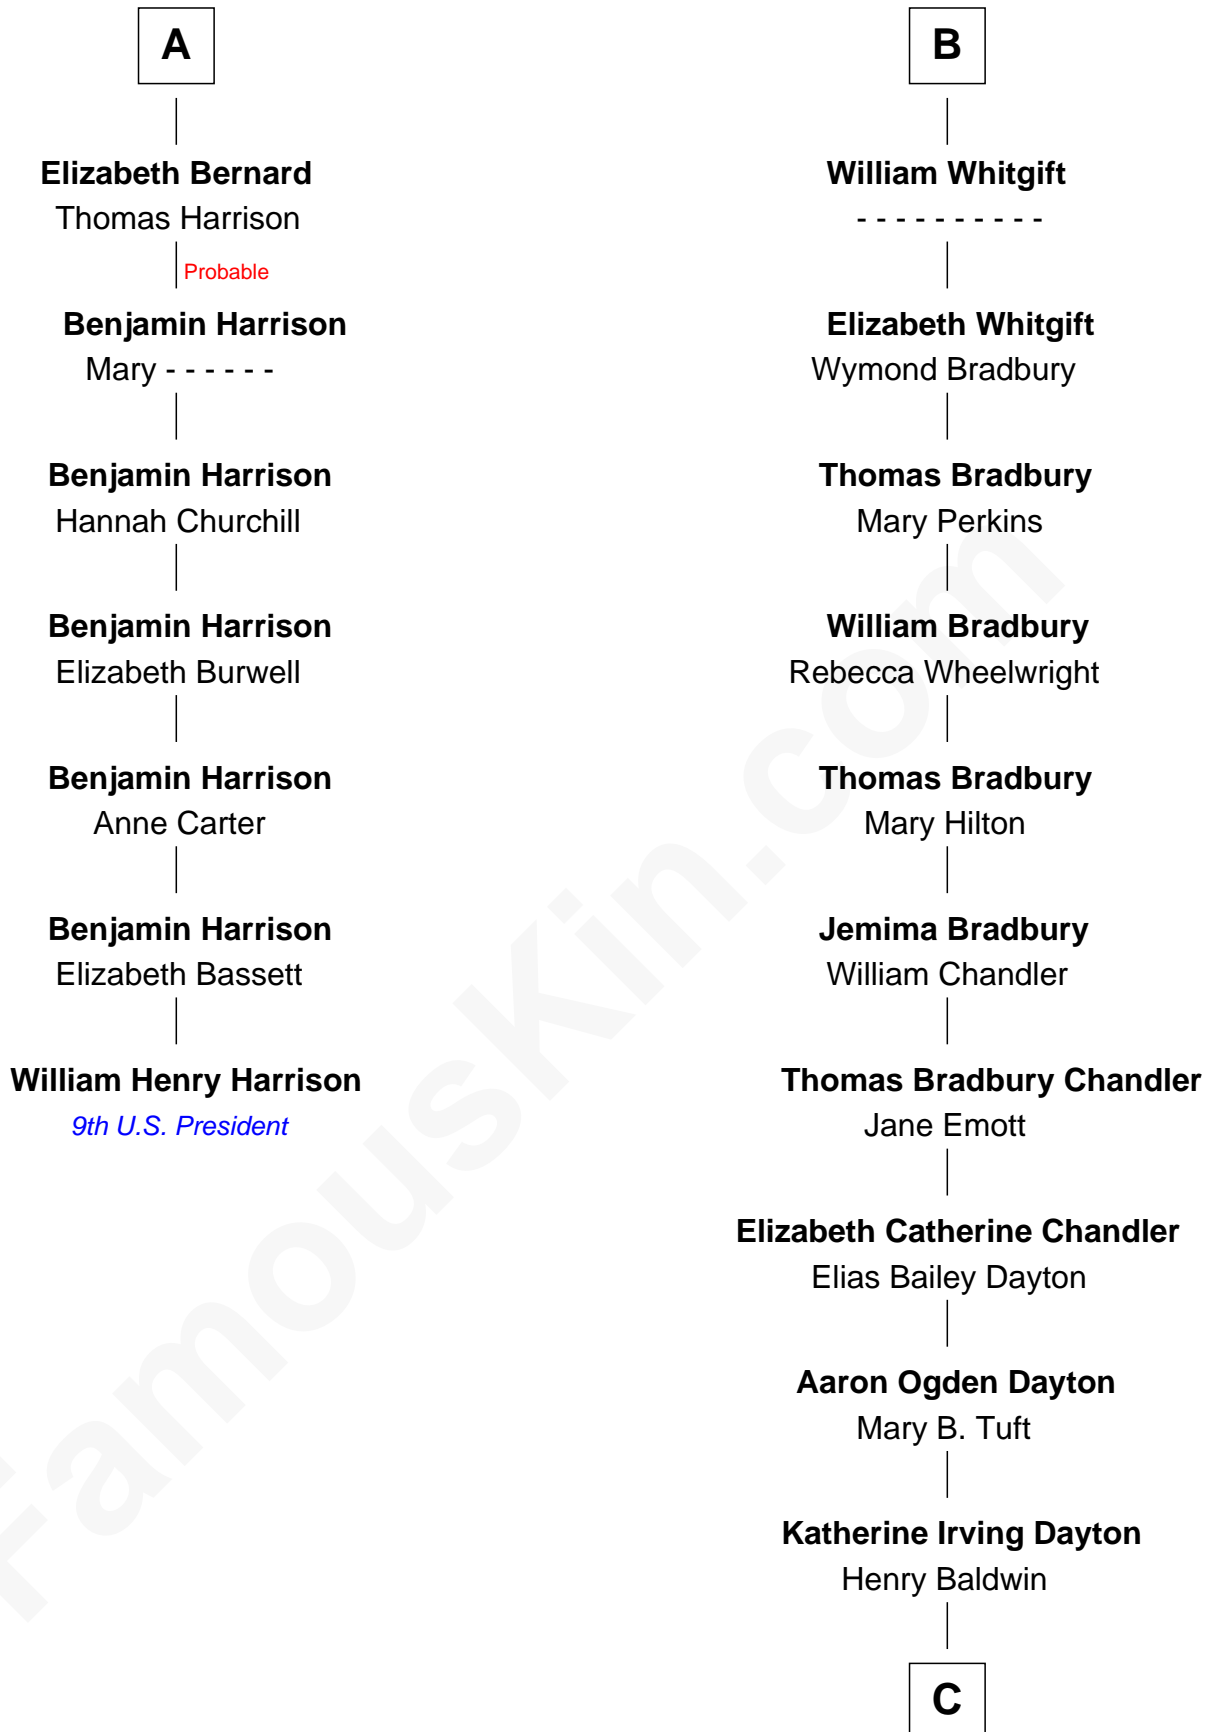

FamousKin.com
Relationship Chart of
William Henry Harrison
9th U.S. President

13th cousin 7 times removed of
Christopher Reeve
Movie Actor

C

Margaretta Willis Baldwin

Augustus Henry Reeve

Richard Henry Reeve