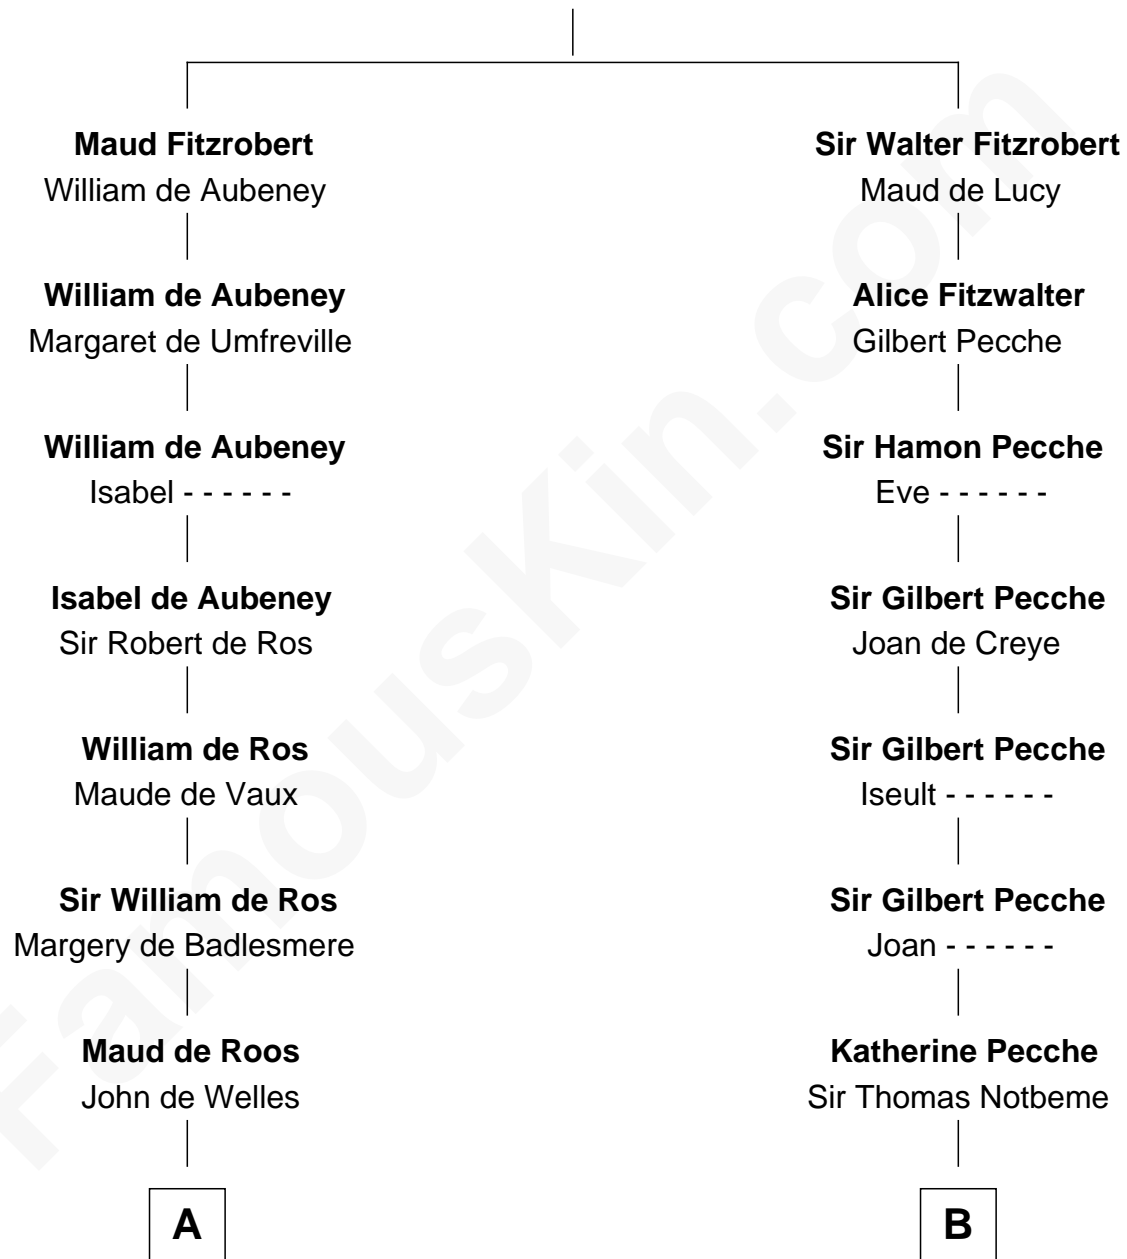

**FamousKin.com**  
**Relationship Chart of**  
**William Henry Harrison**  
*9th U.S. President*

20th cousin 1 time removed of  
**Nathaniel Hawthorne**  
*Author of The Scarlet Letter*

**Robert Fitzrichard**  
Maud de St. Liz

**C**

**Benjamin Harrison**

Elizabeth Burwell

**Benjamin Harrison**

Anne Carter

**Benjamin Harrison**

Elizabeth Bassett

**William Henry Harrison**