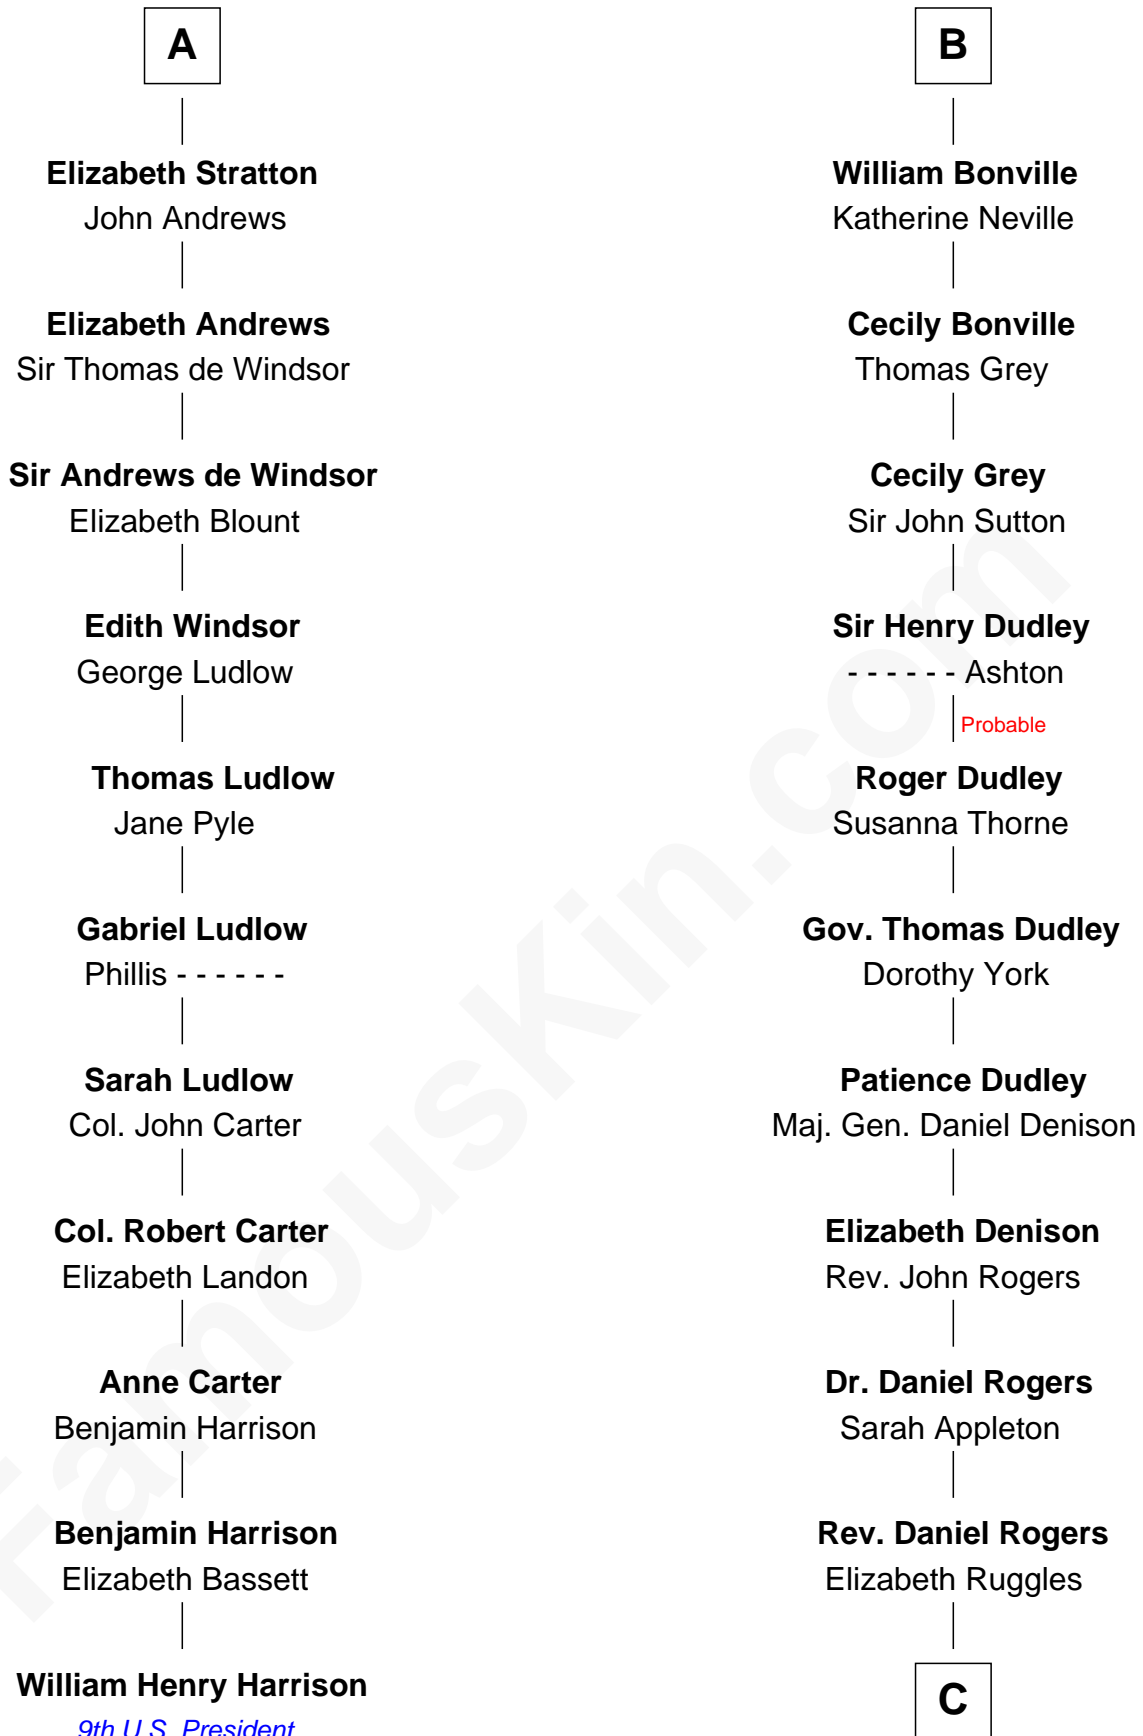

FamousKin.com
Relationship Chart of
William Henry Harrison
9th U.S. President

17th cousin 3 times removed of
Colonel Robert Gould Shaw
U.S. Civil War leader of film "Glory" fame

C

—
Sarah Rogers
Samuel Parkman

—
Elizabeth Willard Parkman
Robert Gould Shaw

—
Francis George Shaw
Sarah Blake Sturgis

—
Colonel Robert Gould Shaw
Main character in film "Glory"

FamousKin.com