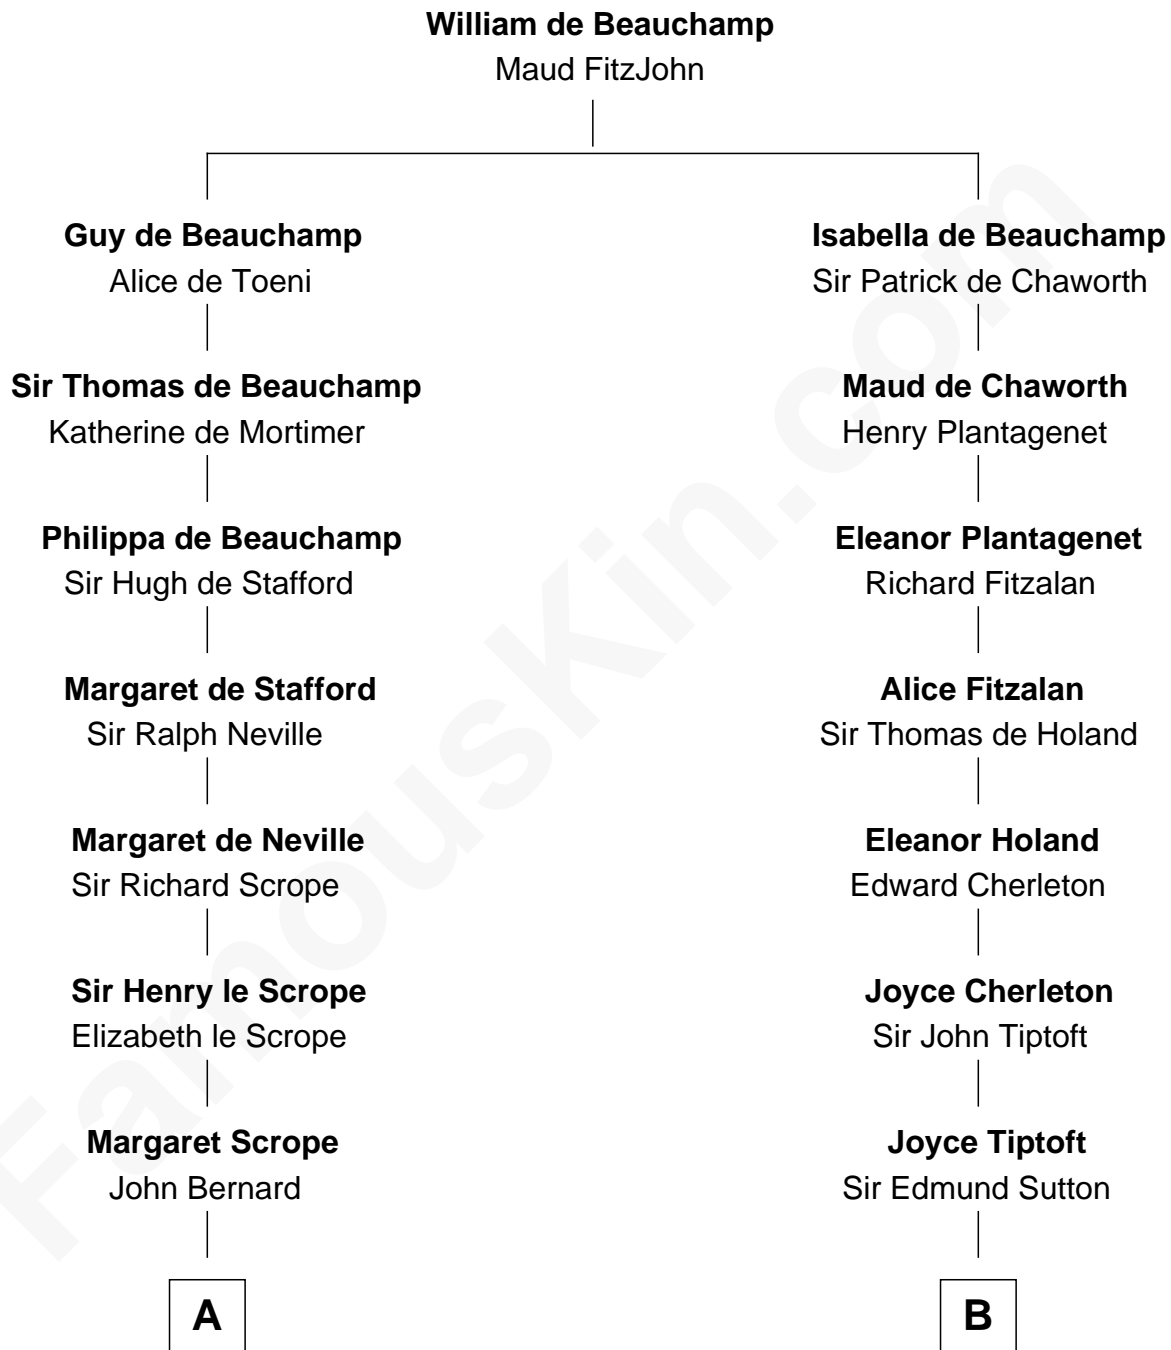

**FamousKin.com**  
**Relationship Chart of**  
**William Henry Harrison**  
*9th U.S. President*

**16th cousin 3 times removed of**  
**Colonel Robert Gould Shaw**  
*U.S. Civil War leader of film "Glory" fame*

**C**

Elizabeth Willard Parkman

Robert Gould Shaw

Francis George Shaw

Sarah Blake Sturgis

Colonel Robert Gould Shaw

*Main character in film "Glory"*

FamousKin.com