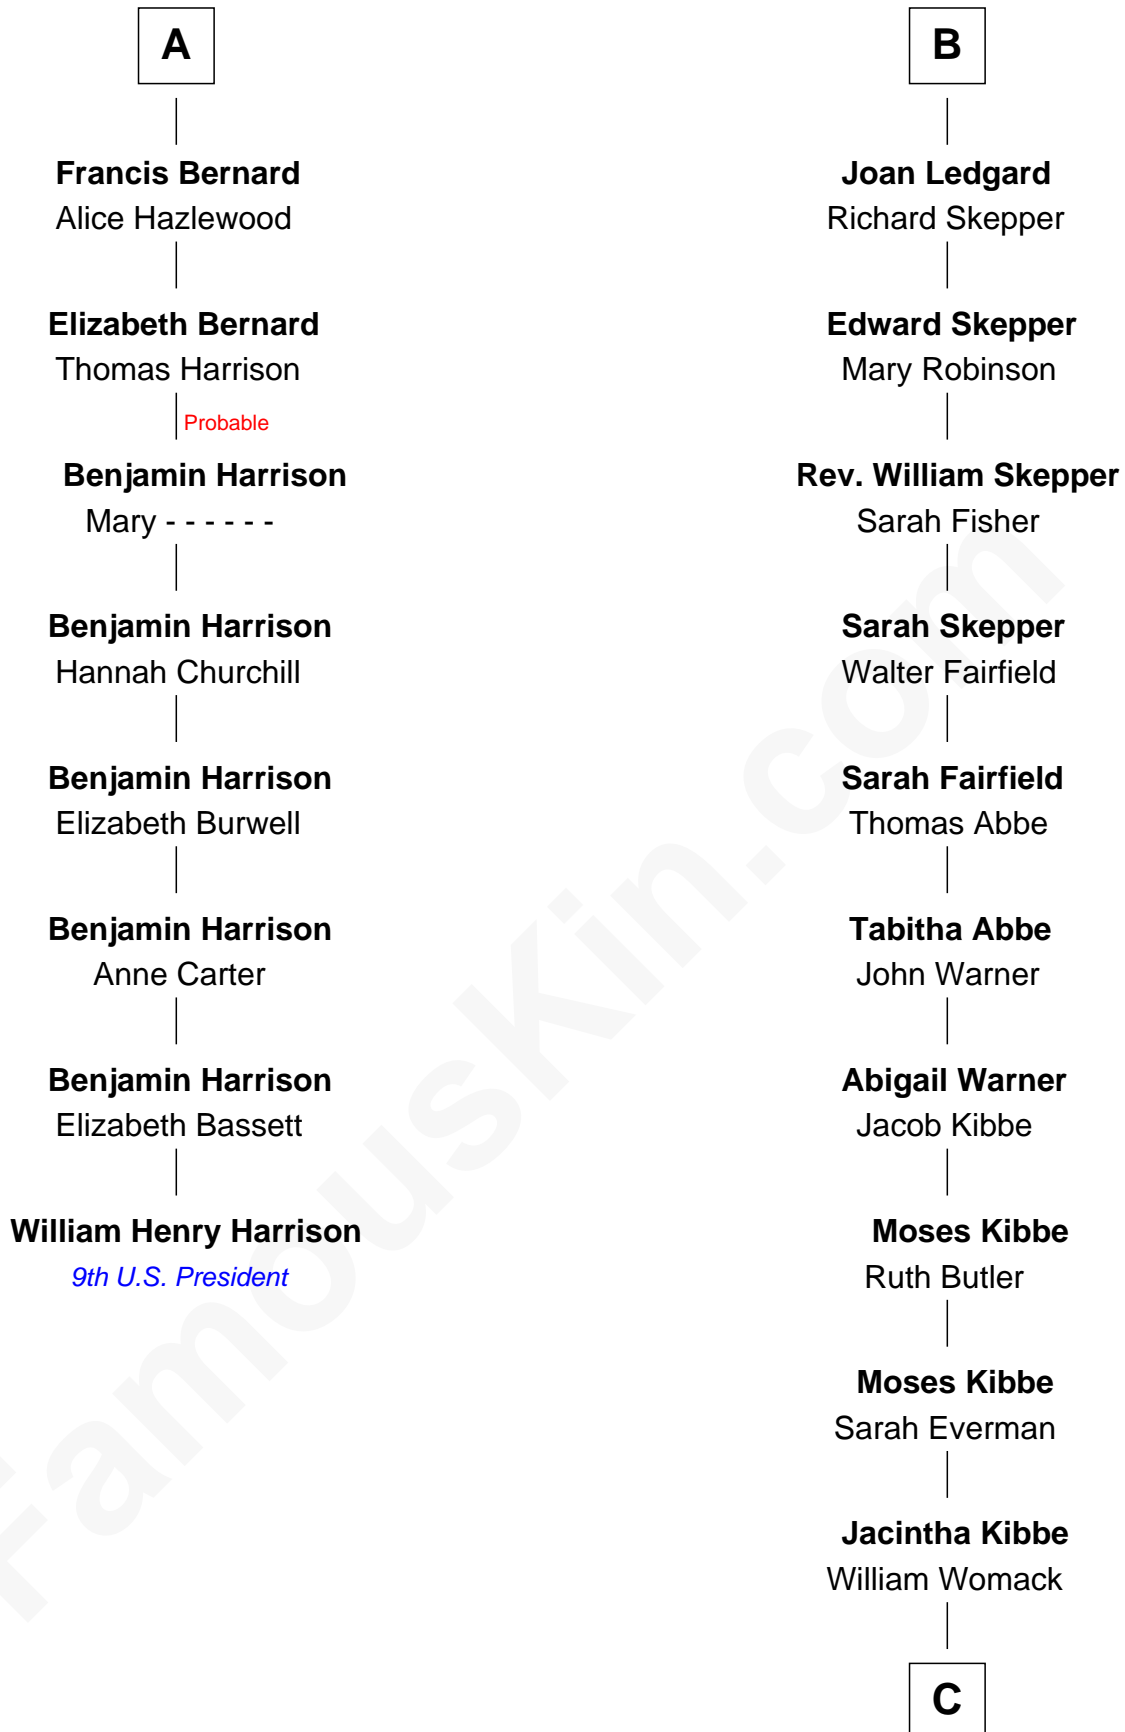

**FamousKin.com**  
**Relationship Chart of**  
**William Henry Harrison**  
*9th U.S. President*

**14th cousin 5 times removed of**  
**Roy Rogers**  
*Cowboy movie actor and singer*

C

**Archer Womack**

Patricia Adeline Hatchett

**Mattie M. Womack**

Andrew E. Slye

**Roy Rogers**

*Cowboy movie actor and singer*

FamousKin.com