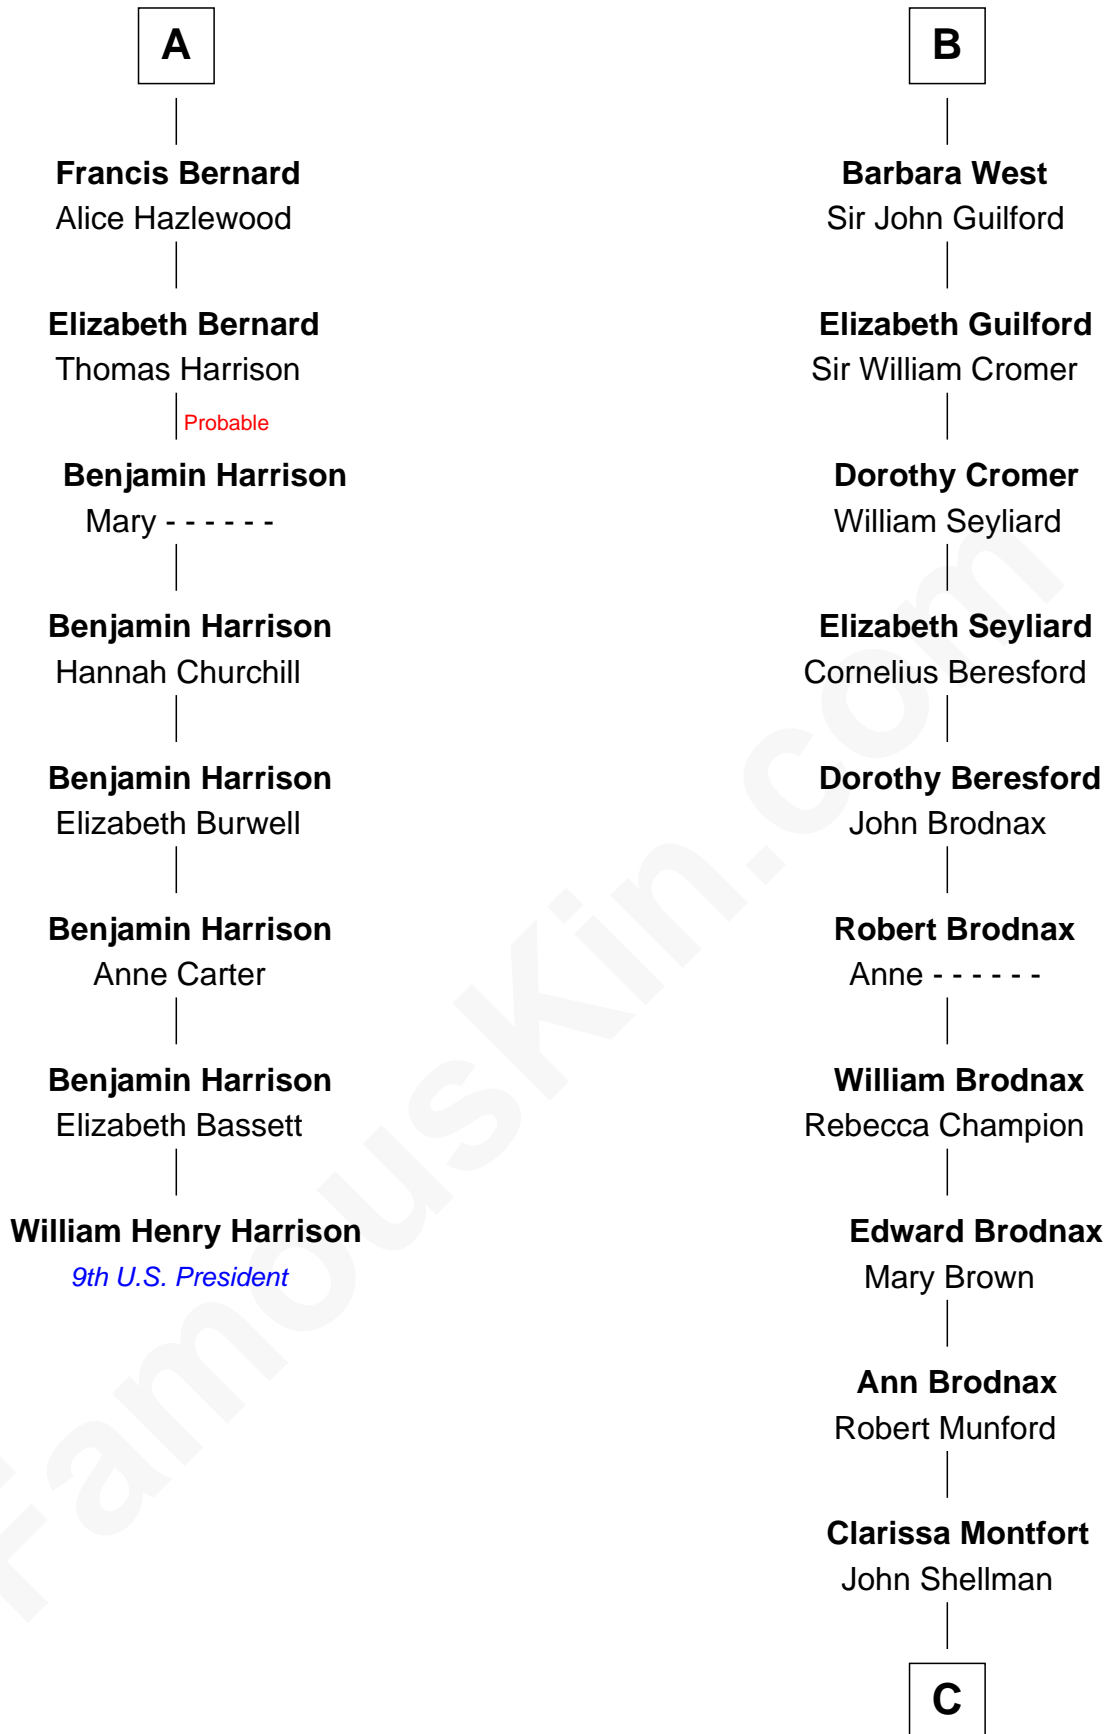

FamousKin.com
Relationship Chart of
William Henry Harrison
9th U.S. President

14th cousin 7 times removed of
George H. W. Bush
41st U.S. President

C

—
Susan Montfort Shellman

Samuel Howard Fay

—
Harriet Eleanor Fay

Rev. James Smith Bush

—
Samuel Prescott Bush

Flora Sheldon

—
Prescott Sheldon Bush

Dorothy Wear Walker

—
George H. W. Bush

41st U.S. President